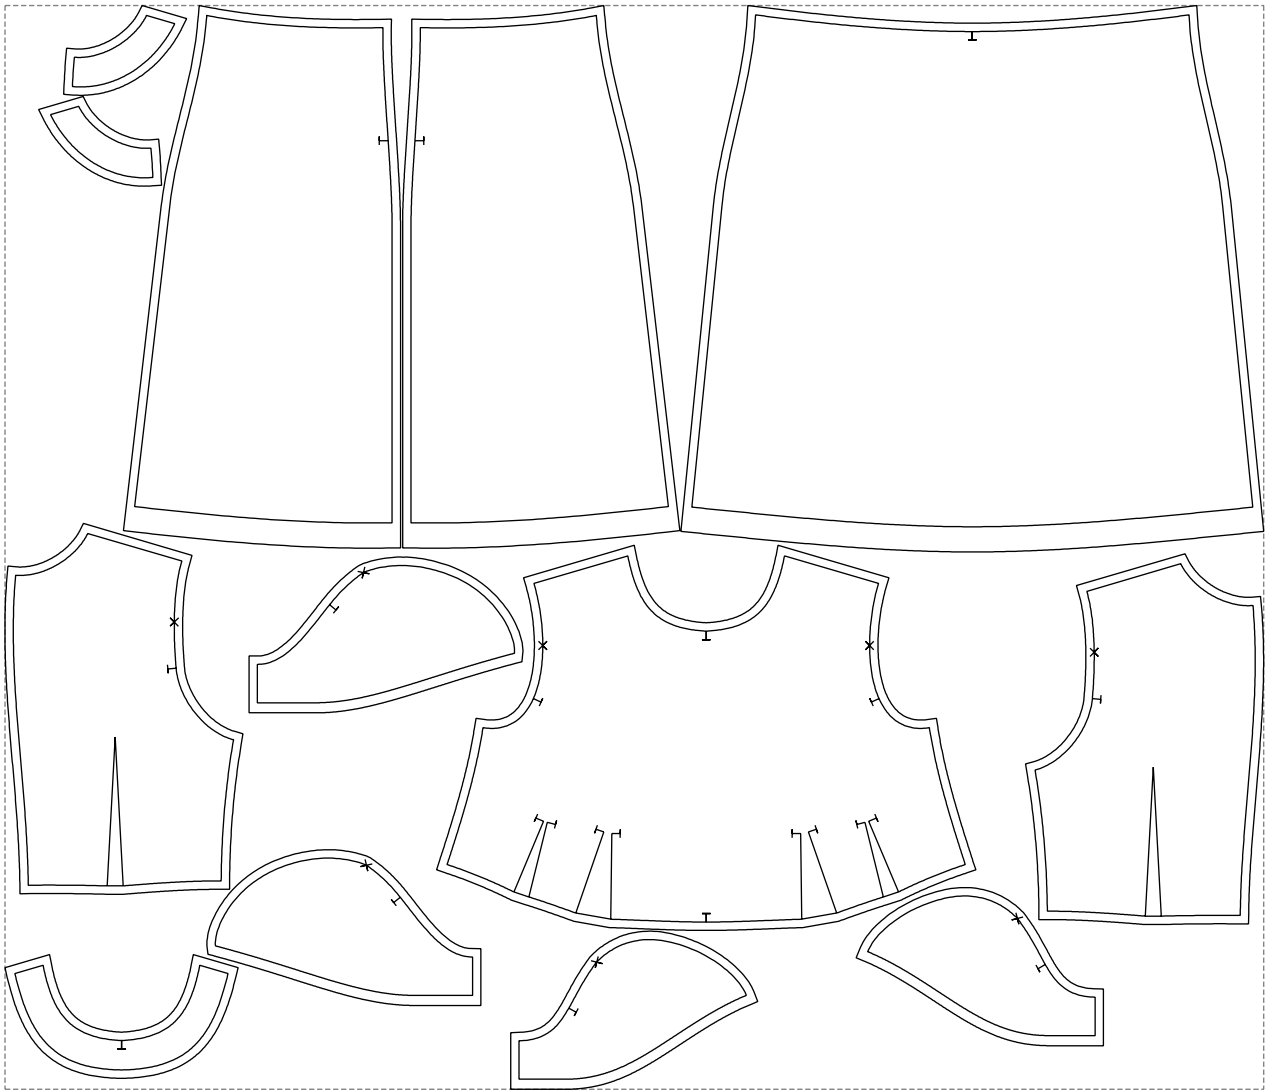

Not for print

Paper size: A4, size:1393.96 x730.03 mm

# Example

size:1499.00 x1291.03 mm

Maneken =1 ver.0

rz\_1=170

rz\_16=104

rz\_17=88.9

rz\_18=84.4

rz\_19=112