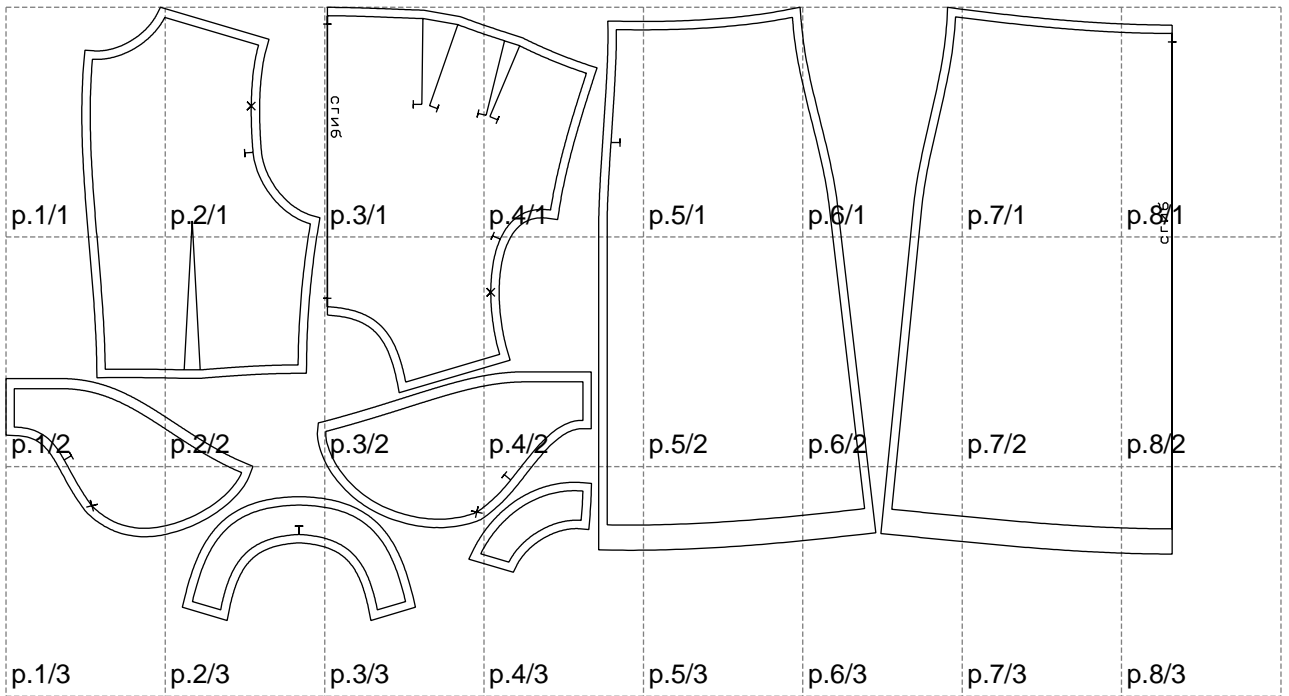

Not for print

Paper size: A4, size:1393.96 x730.03 mm

# Example

size:1499.00 x1291.03 mm

Maneken =1 ver.0

rz\_1=170

rz\_16=104

rz\_17=88.9

rz\_18=84.4

rz\_19=112

rz\_20=109.3

---

. . . . .  
. . . . .  
. . . . .