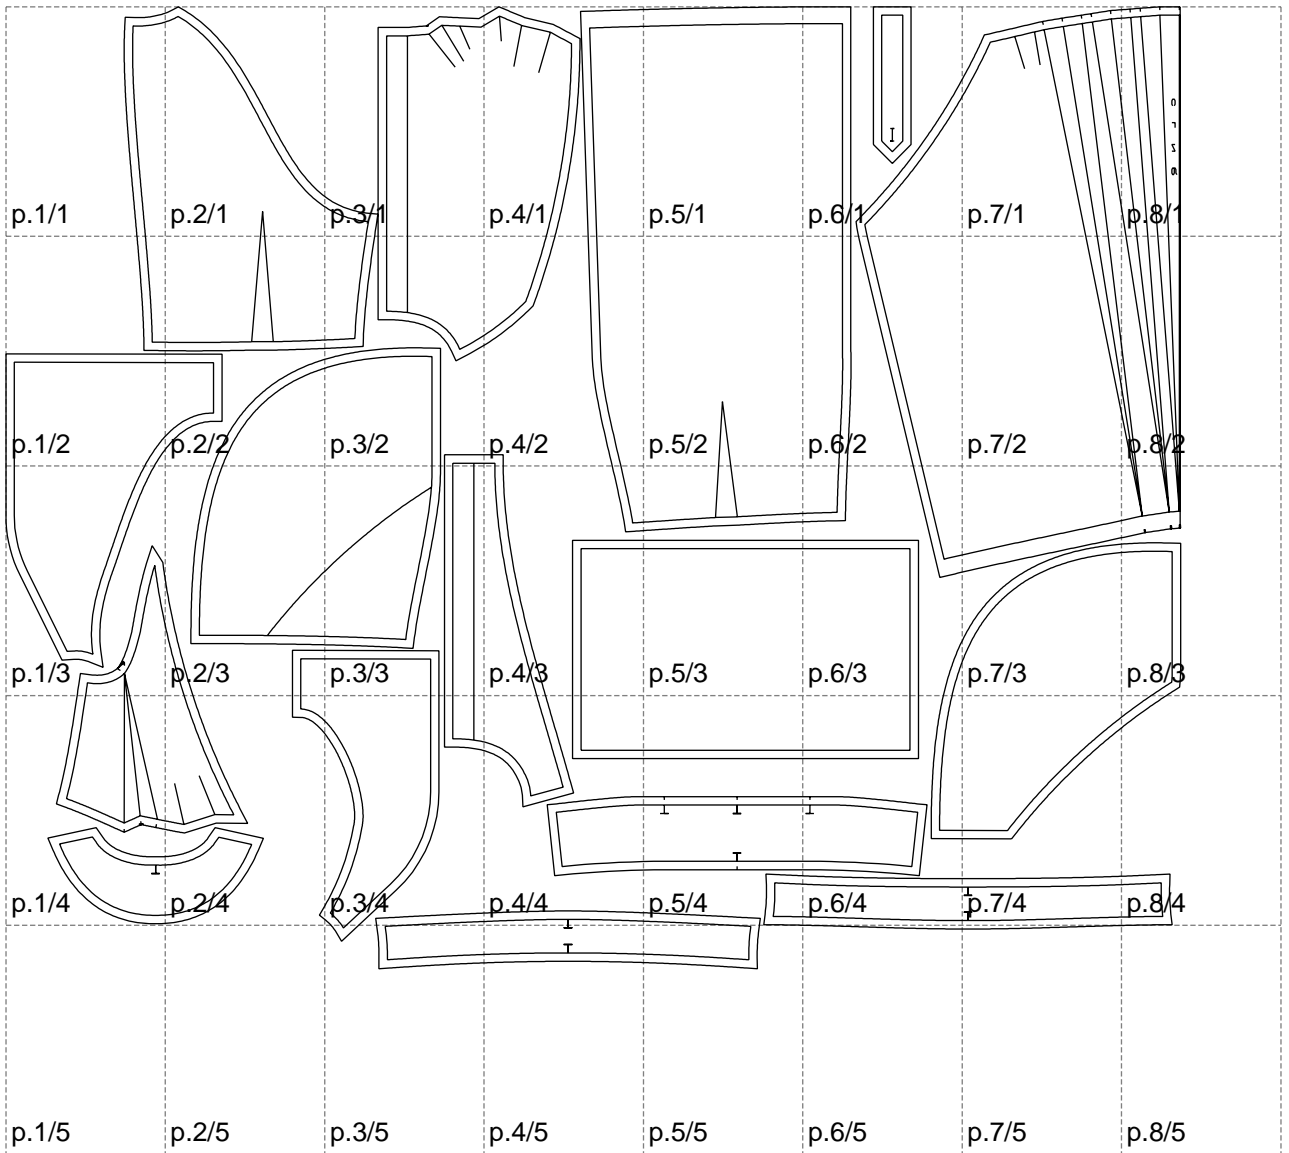

Not for print

Paper size: A4, size:1399.00 x1145.63 mm

# Example

size:1499.00 x1883.81 mm

Maneken =1 ver.0

rz\_1=170

rz\_16=100

rz\_17=85.4

rz\_18=80.2

rz\_19=108

rz\_20=105.4

---

. . . . .  
. . . . .  
. . . . .