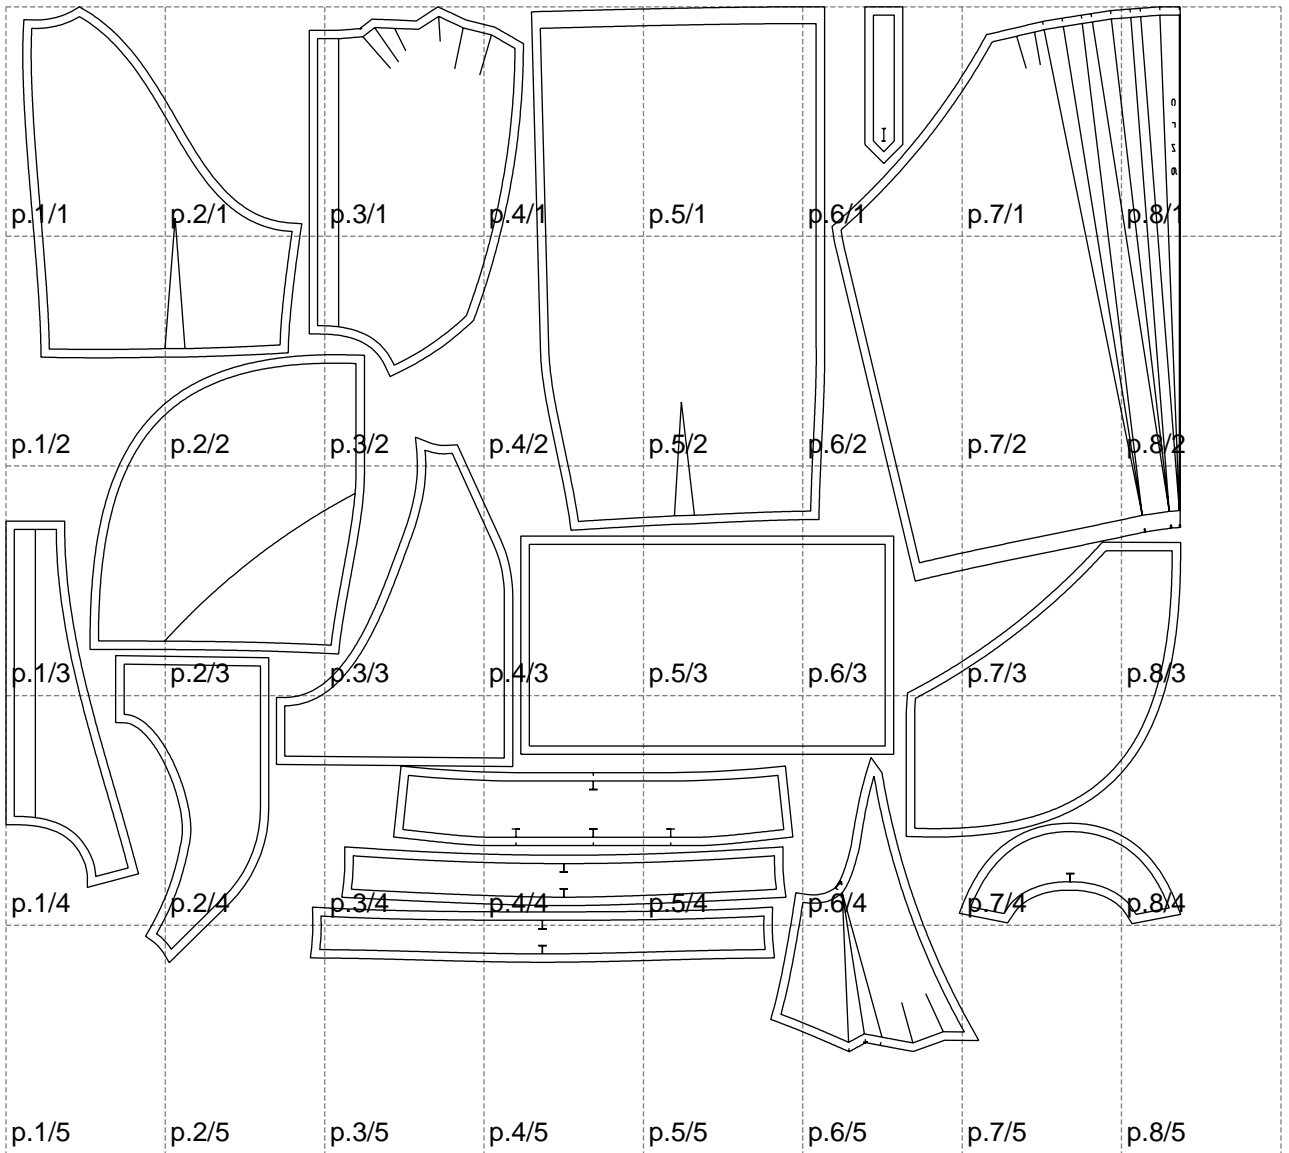

Not for print

Paper size: A4, size:1399.00 x1244.30 mm

# Example

size:1499.00 x2132.44 mm

Maneken =1 ver.0

rz\_1=170

rz\_16=112

rz\_17=96.2

rz\_18=94

rz\_19=120

rz\_20=117

---

. . . . .  
. . . . .  
. . . . .