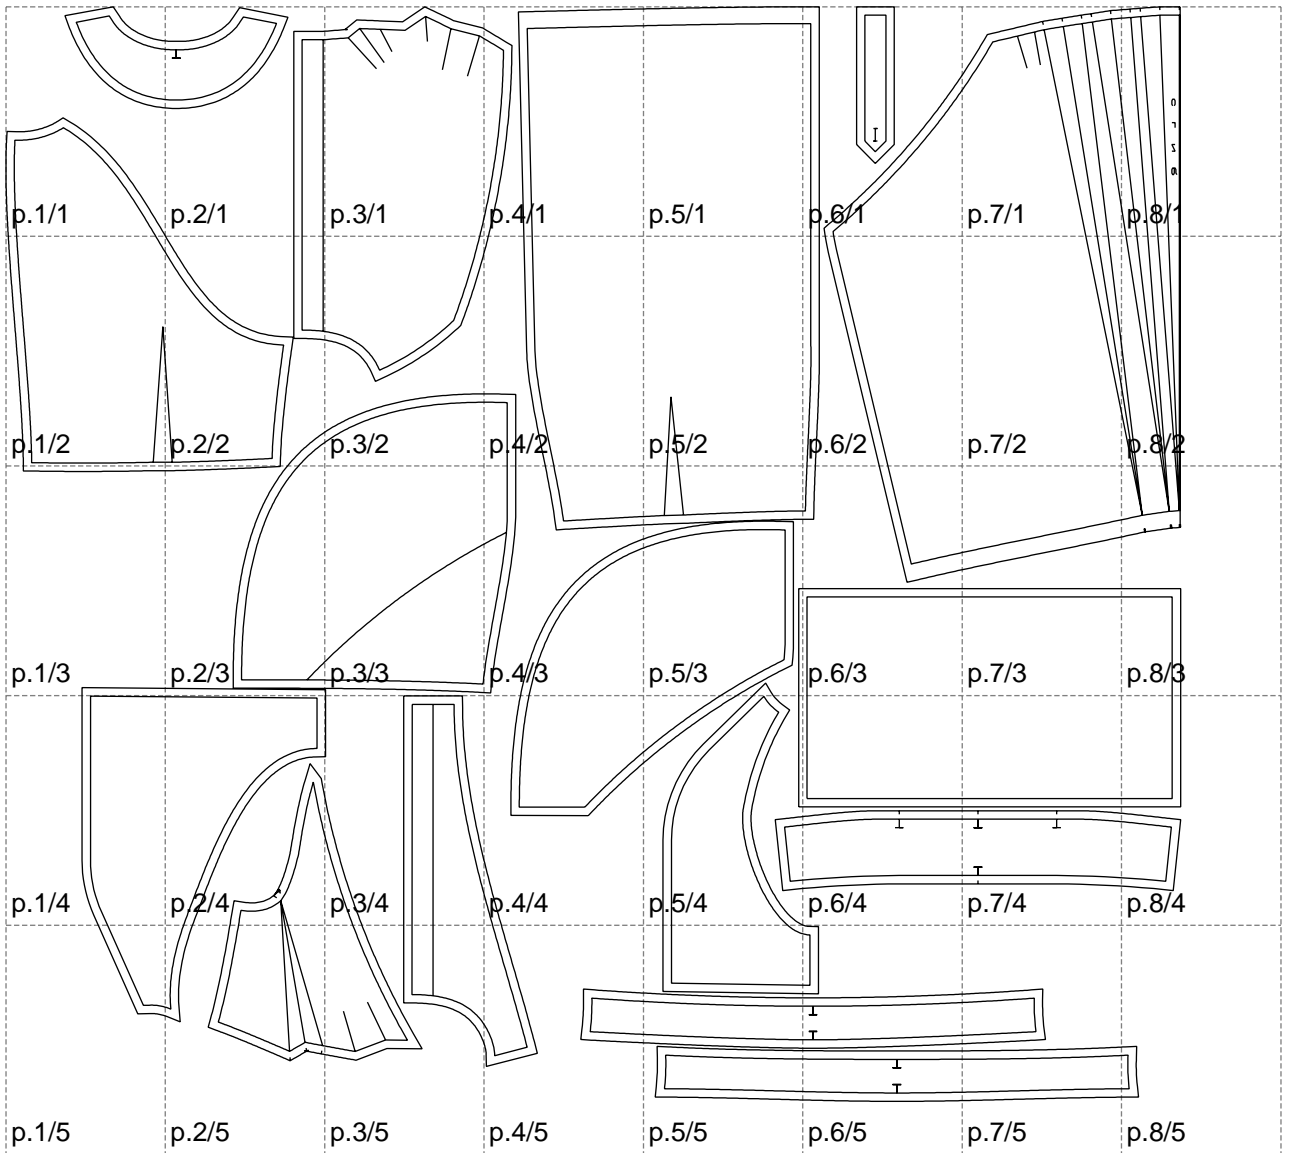

Not for print

Paper size: A4, size:1399.00 x1303.44 mm

# Example

size:1499.00 x2157.08 mm

Maneken =1 ver.0

rz\_1=170

rz\_16=116

rz\_17=100

rz\_18=98.8

rz\_19=124

rz\_20=121

---

. . . . .  
. . . . .  
. . . . .