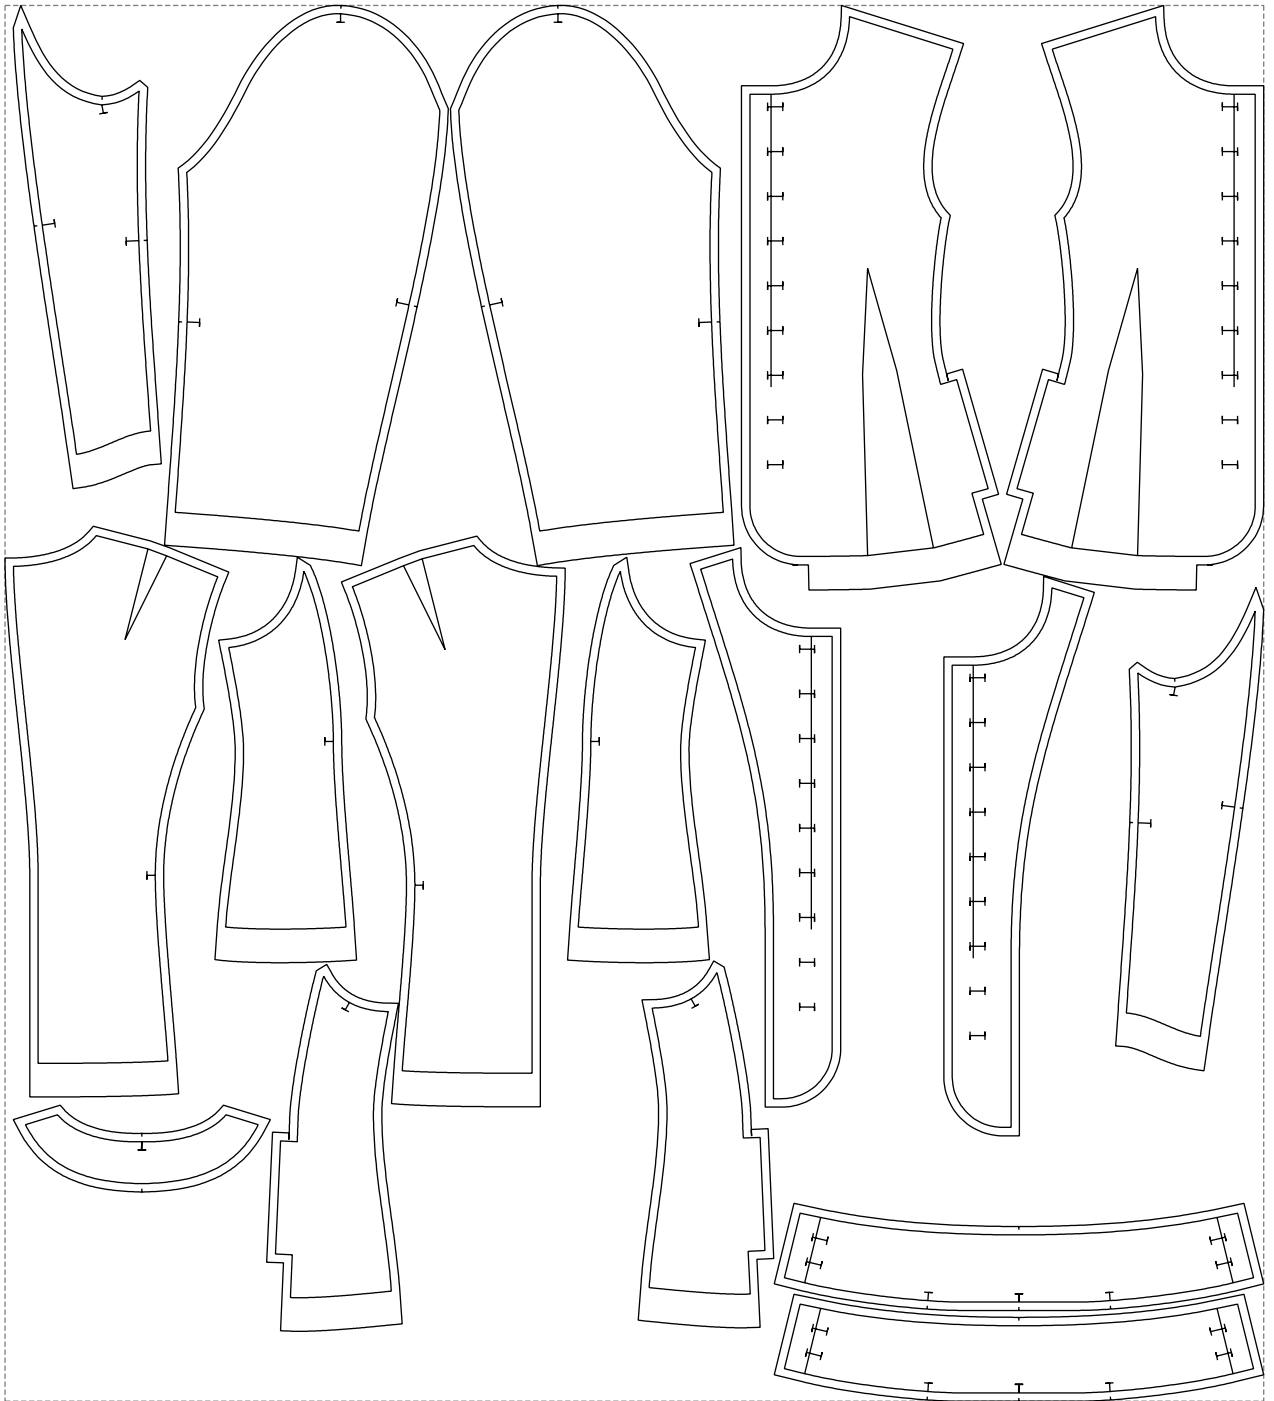

# Example

size:1499.00 x1662.75 mm

Maneken =1 ver.0

rz\_1=170

rz\_16=104

rz\_17=88.9

rz\_18=84.4

rz\_19=112