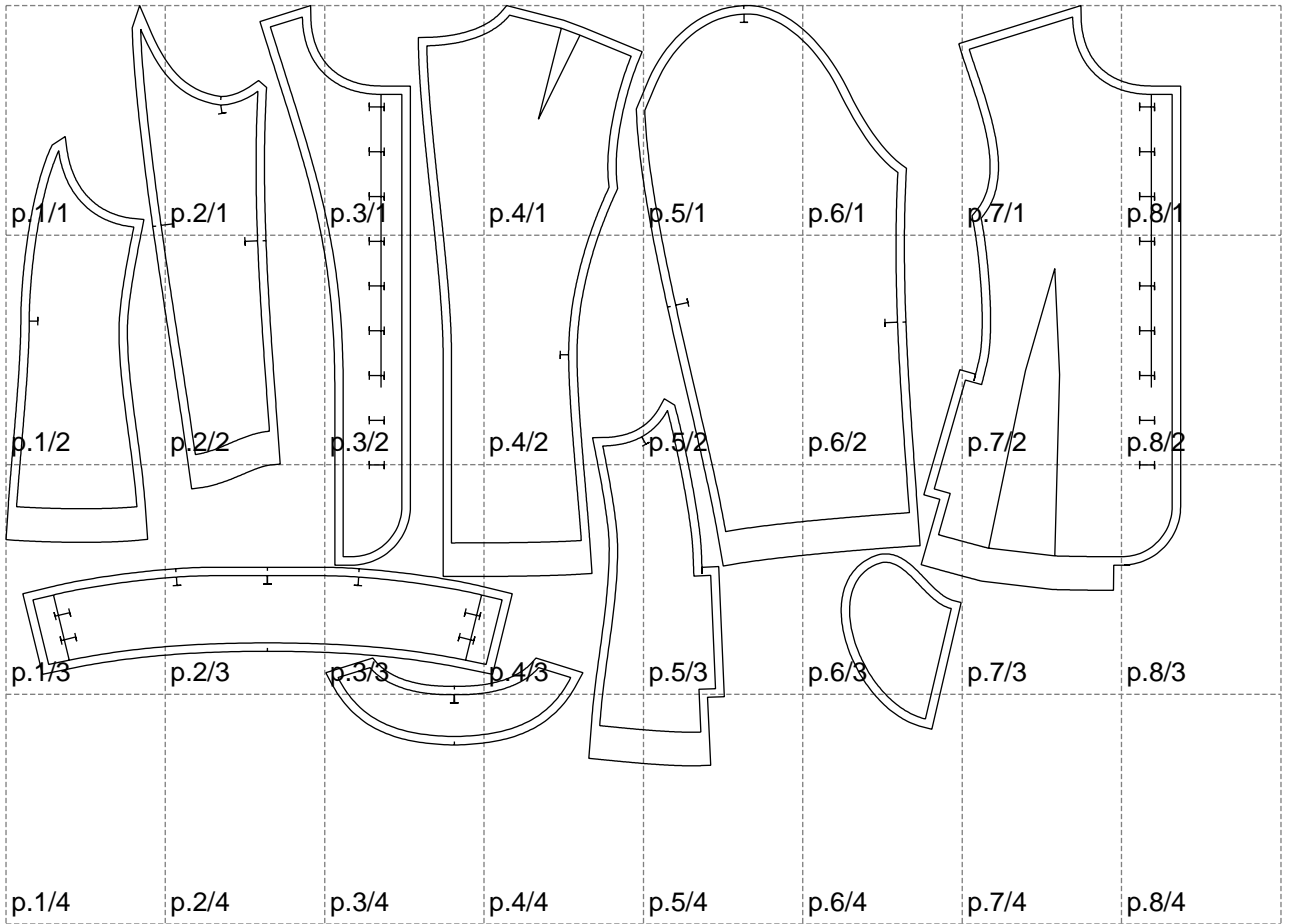

Not for print

Paper size: A4, size:1399.00 x905.29 mm

# Example

size:1499.00 x1662.75 mm

Maneken =1 ver.0

rz\_1=170

rz\_16=104

rz\_17=88.9

rz\_18=84.4

rz\_19=112

rz\_20=109.3

---

. . . . .  
. . . . .  
. . . . .