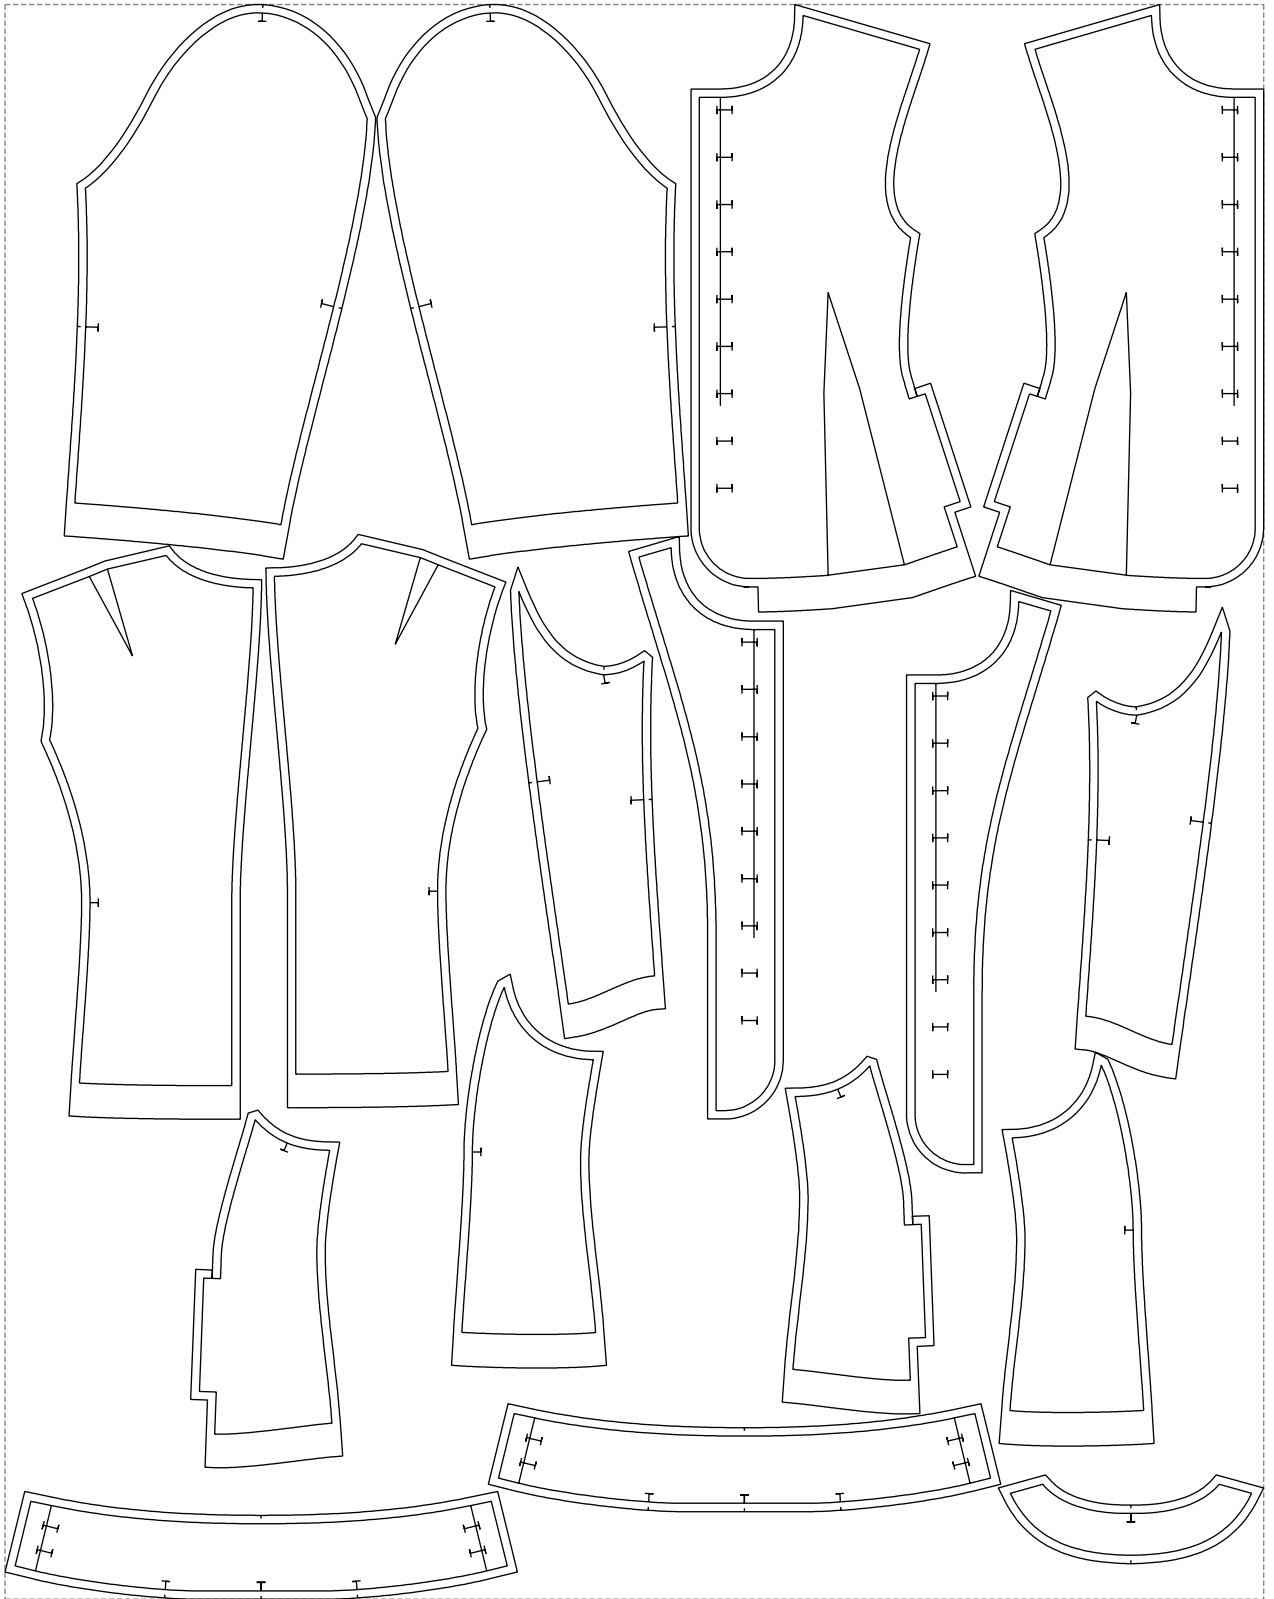

Not for print

Paper size: A4, size:1399.00 x1080.60 mm

# Example

size:1499.00 x1899.76 mm

Maneken =1 ver.0

rz\_1=170

rz\_16=120

rz\_17=104

rz\_18=103.6

rz\_19=128

rz\_20=125.1

---

. . . . .  
. . . . .  
. . . . .