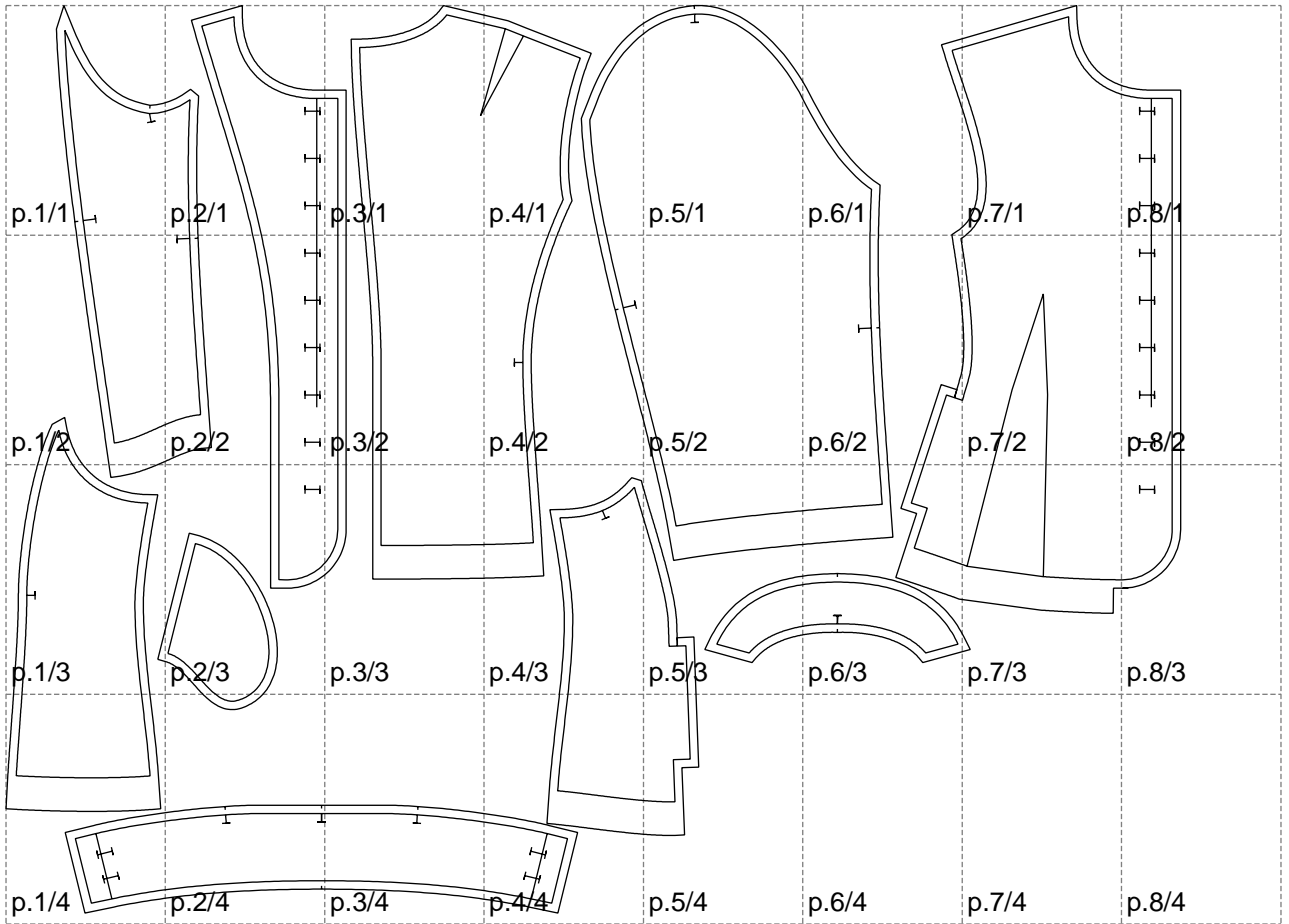

Not for print

Paper size: A4, size:1399.00 x1080.60 mm

# Example

size:1499.00 x1899.76 mm

Maneken =1 ver.0

rz\_1=170

rz\_16=120

rz\_17=104

rz\_18=103.6

rz\_19=128

rz\_20=125.1

---

. . . . .  
. . . . .  
. . . . .