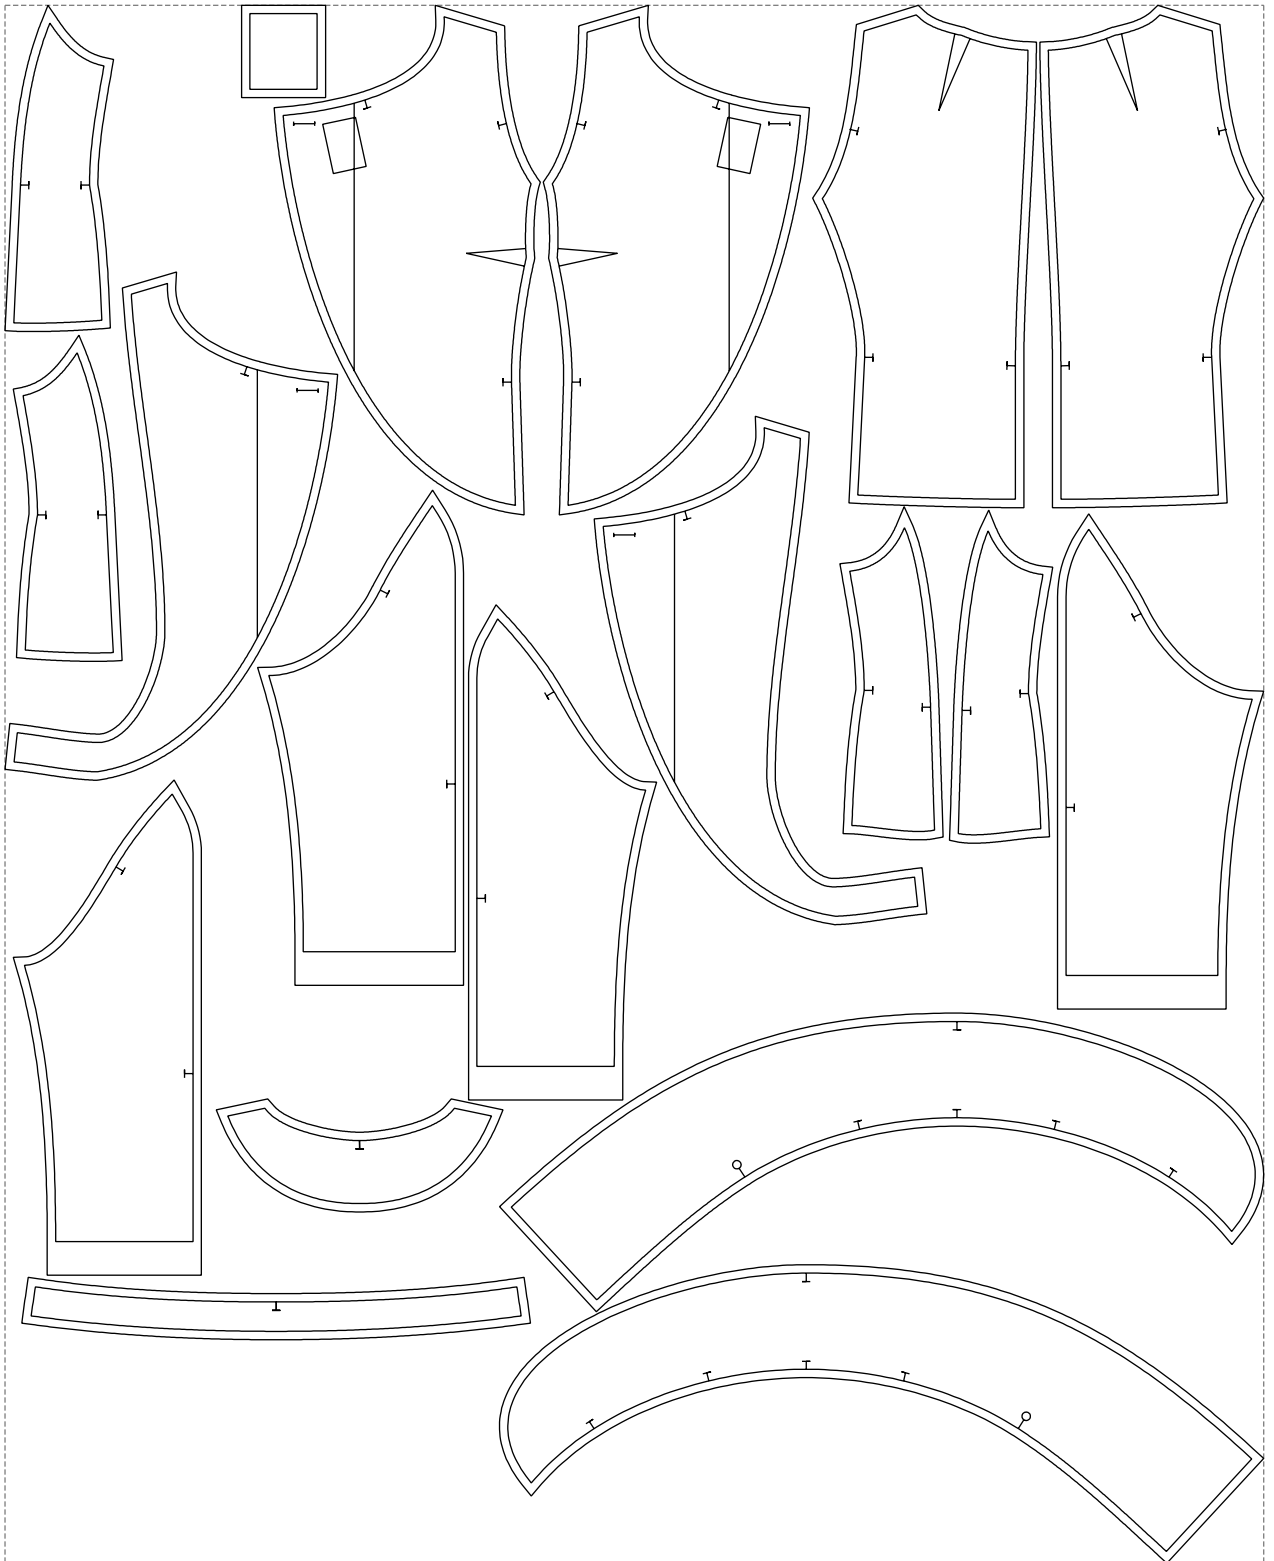

Not for print

Paper size: A4, size:1399.00 x990.40 mm

# Example

size:1499.00 x1855.82 mm

Maneken =1 ver.0

rz\_1=170

rz\_16=104

rz\_17=88.9

rz\_18=84.4

rz\_19=112