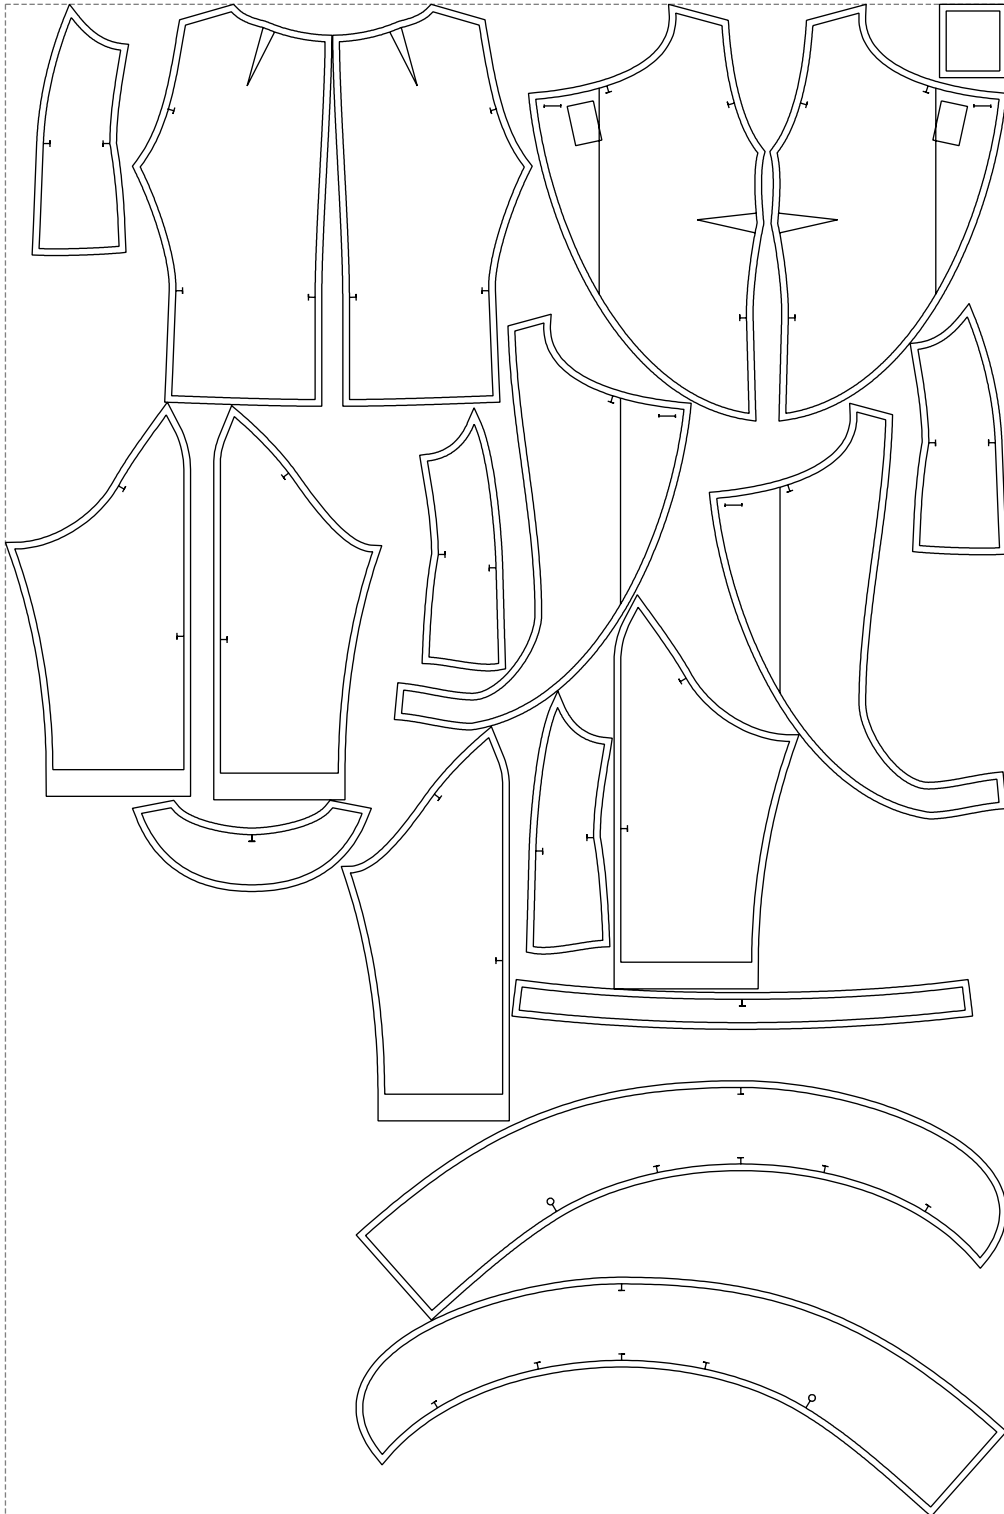

Not for print

Paper size: A4, size:1399.00 x1007.94 mm

# Example

size:1499.00 x2265.01 mm

Maneken =1 ver.0

rz\_1=170

rz\_16=120

rz\_17=104

rz\_18=103.6

rz\_19=128

rz\_20=125.1

---

. . . . .  
. . . . .  
. . . . .