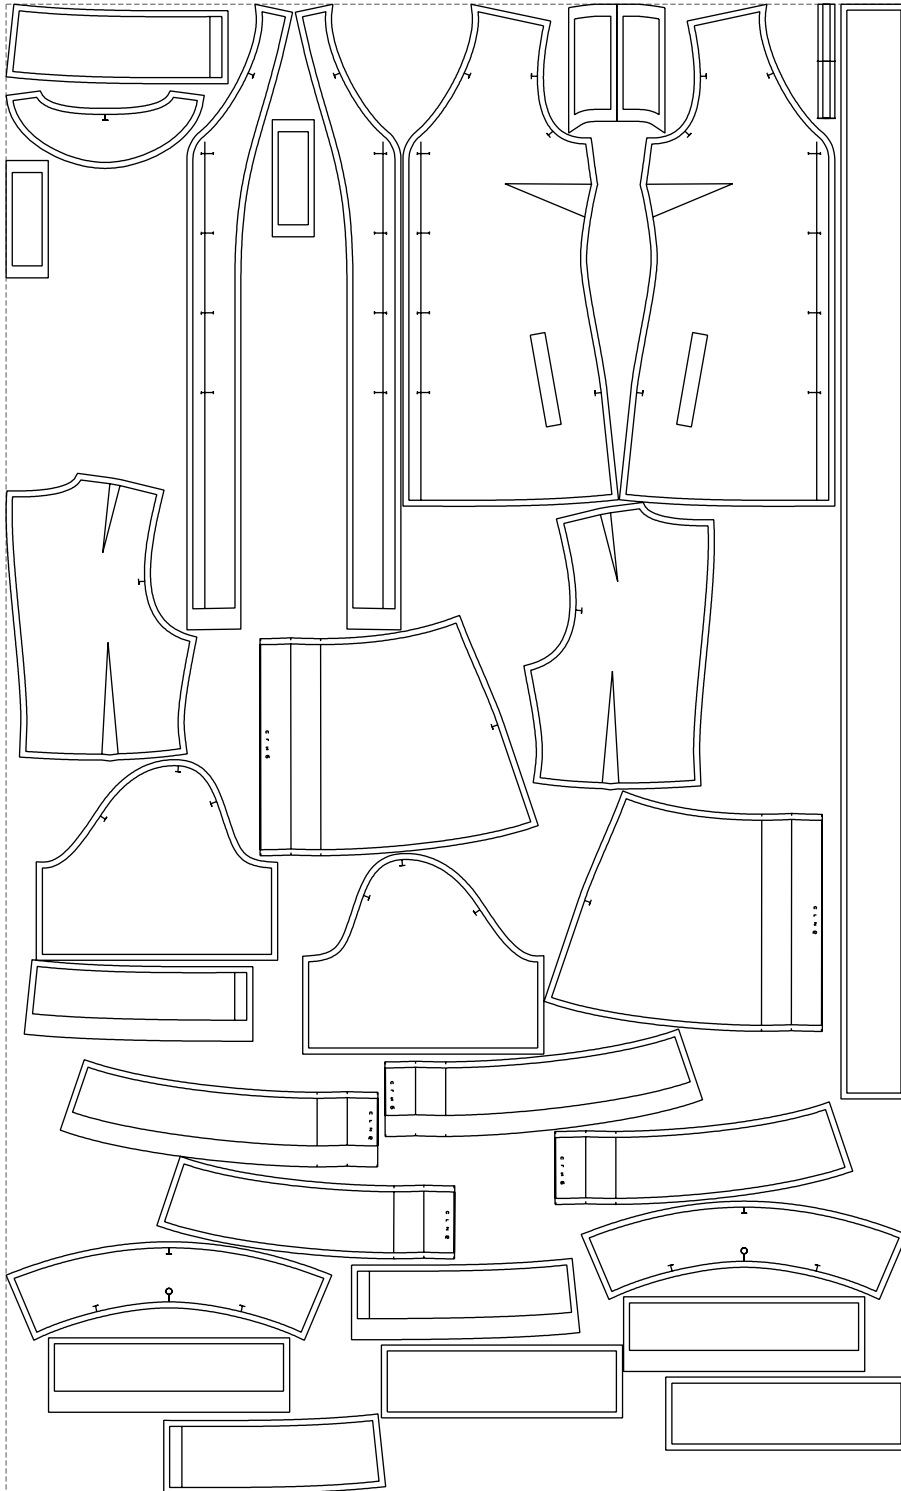

Not for print

Paper size: A4, size:1399.00 x1822.00 mm

# Example

size:1499.00 x2478.55 mm

Maneken =1 ver.0

rz\_1=170

rz\_16=100

rz\_17=85.4

rz\_18=80.2

rz\_19=108

rz\_20=105.4

---

. . . . .  
. . . . .  
. . . . .