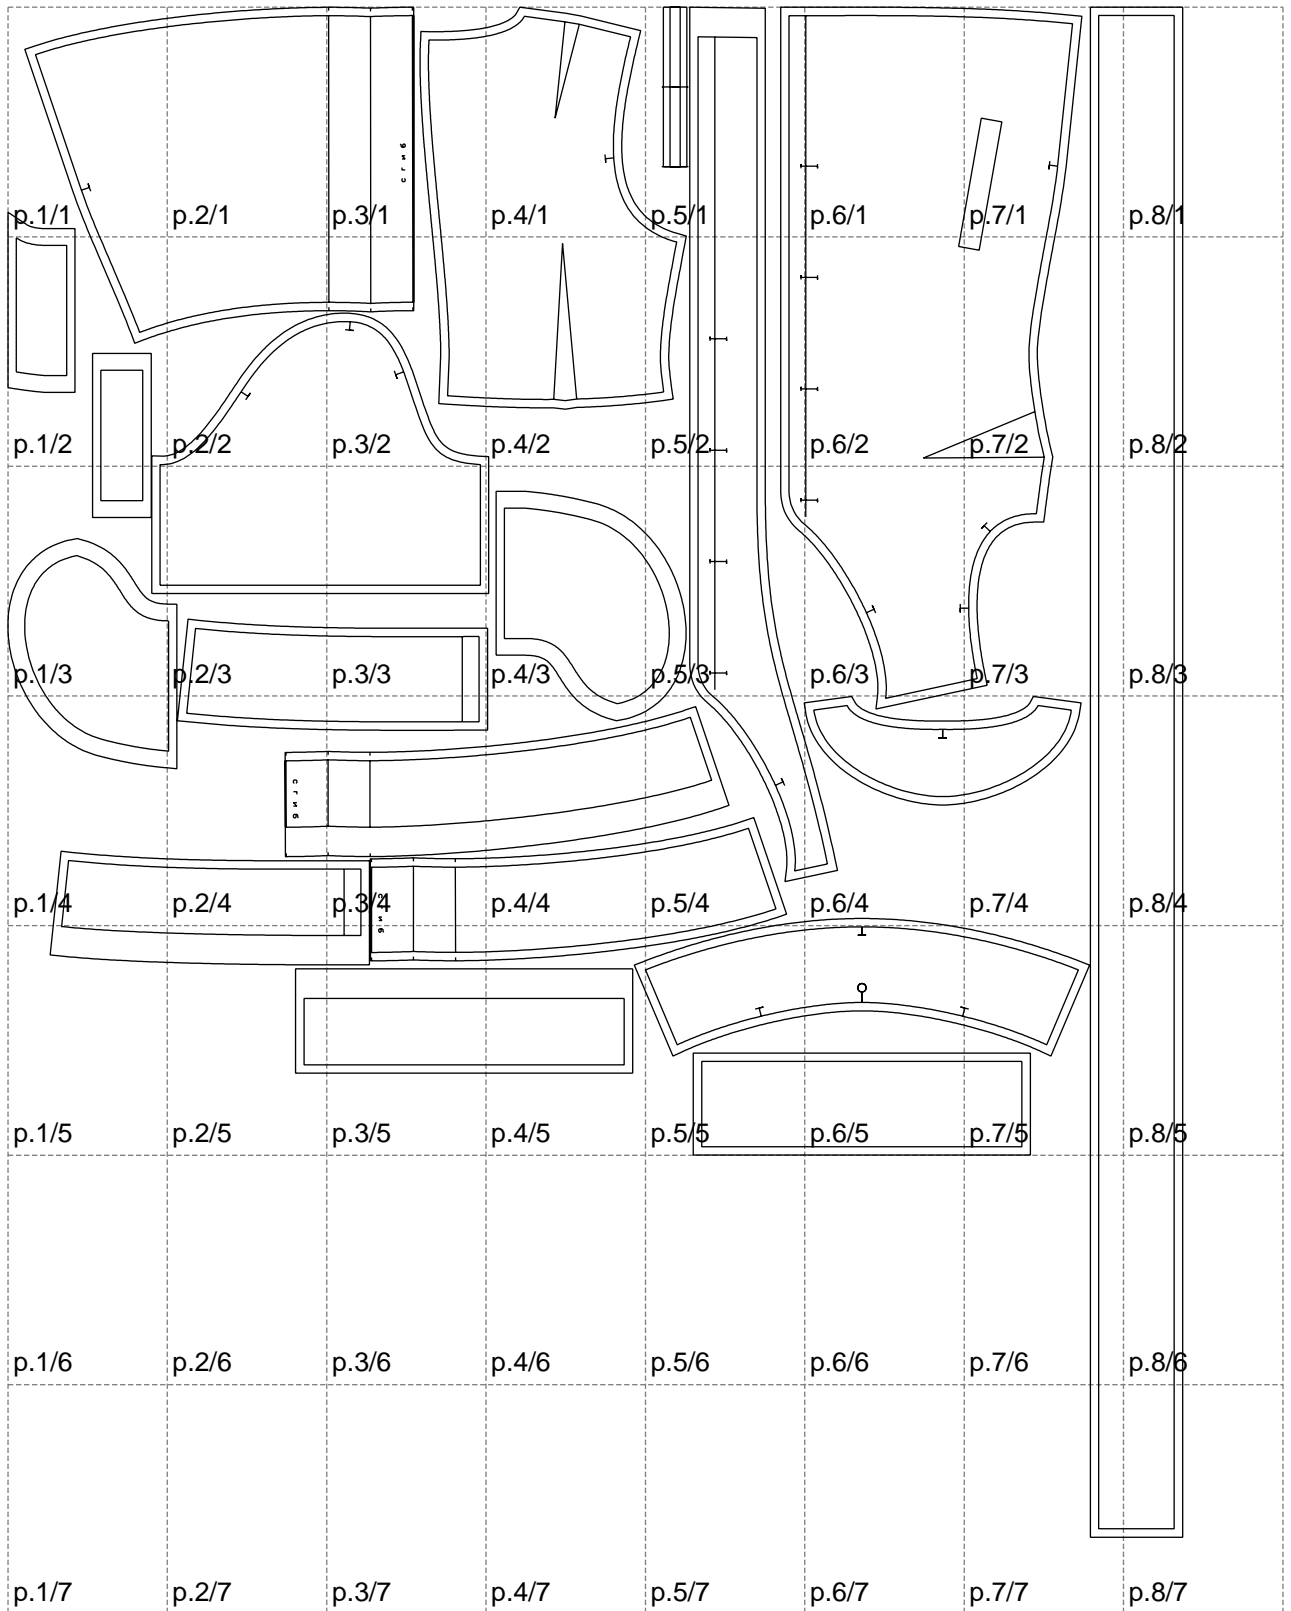

Not for print

Paper size: A4, size:1399.00 x1822.00 mm

# Example

size:1499.00 x2478.55 mm

Maneken =1 ver.0

rz\_1=170

rz\_16=100

rz\_17=85.4

rz\_18=80.2

rz\_19=108

rz\_20=105.4

---

. . . . .  
. . . . .  
. . . . .