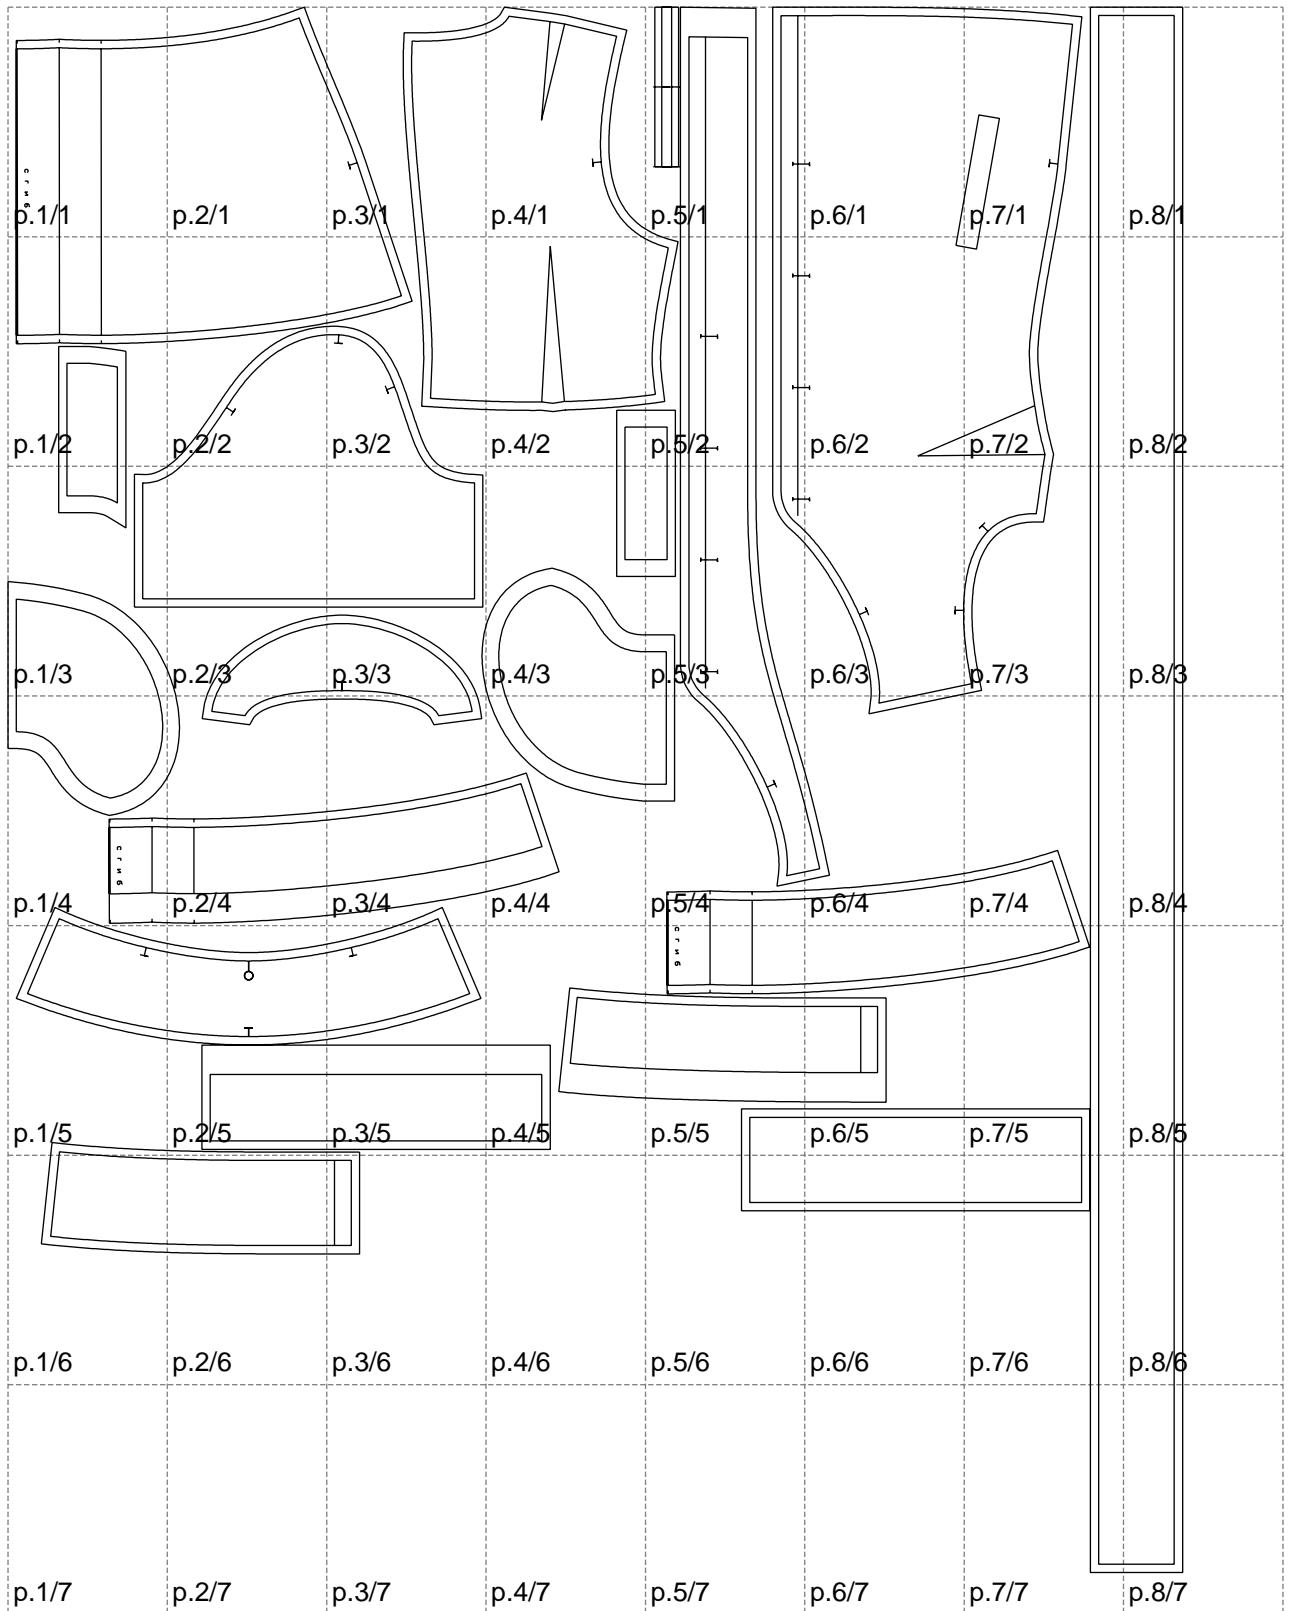

Not for print

Paper size: A4, size:1399.00 x1864.00 mm

# Example

size:1499.00 x2495.39 mm

Maneken =1 ver.0

rz\_1=170

rz\_16=104

rz\_17=88.9

rz\_18=84.4

rz\_19=112

rz\_20=109.3

---

. . . . .  
. . . . .  
. . . . .