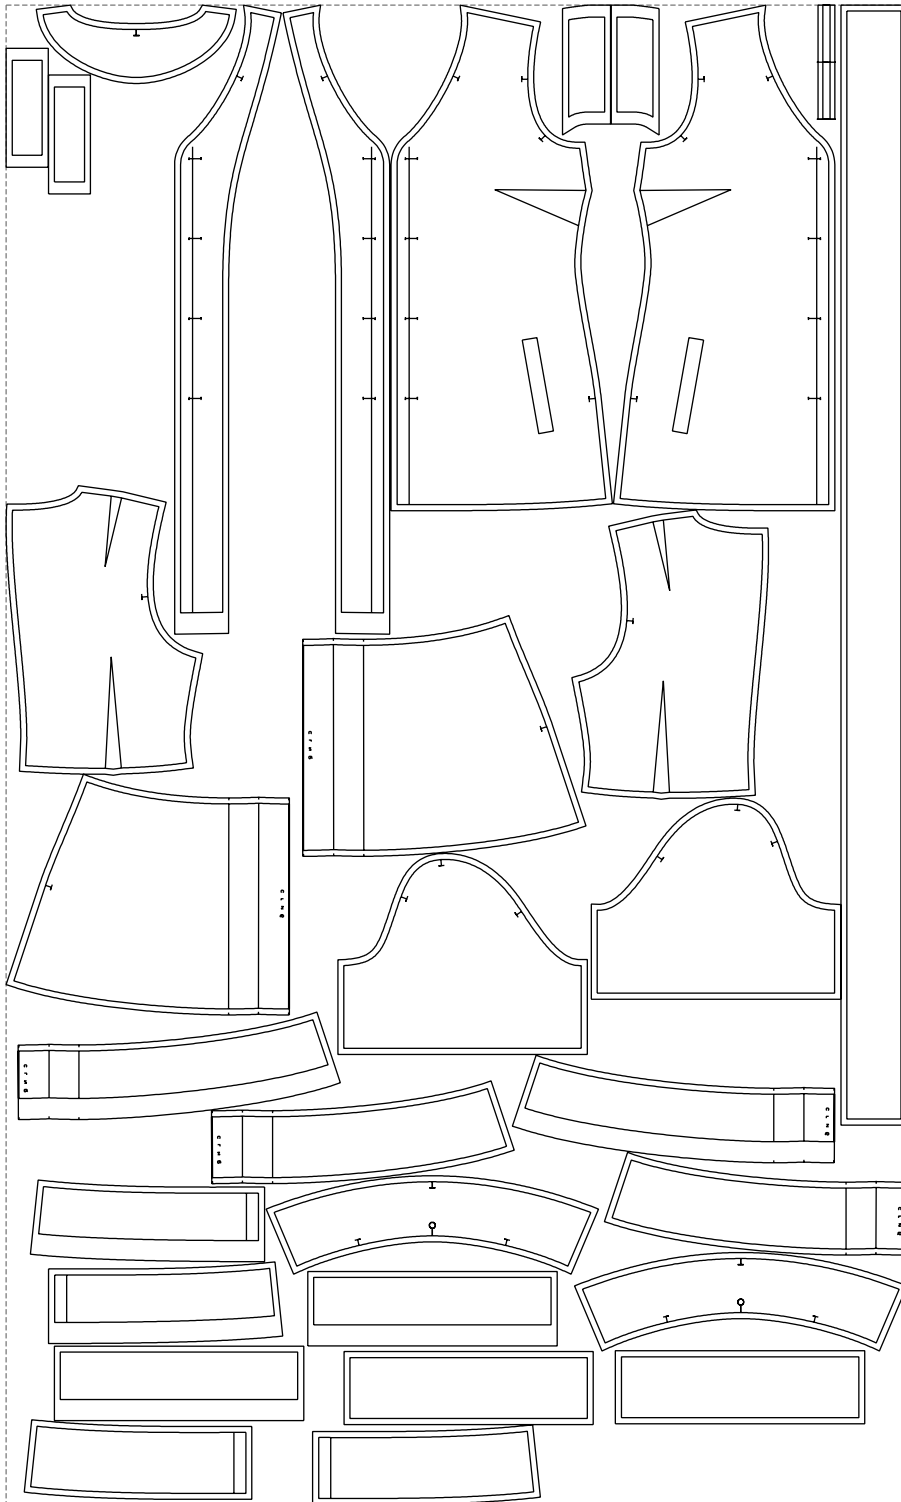

Not for print

Paper size: A4, size:1399.00 x1864.00 mm

# Example

size:1499.00 x2495.39 mm

Maneken =1 ver.0

rz\_1=170

rz\_16=104

rz\_17=88.9

rz\_18=84.4

rz\_19=112

rz\_20=109.3

---

. . . . .  
. . . . .  
. . . . .