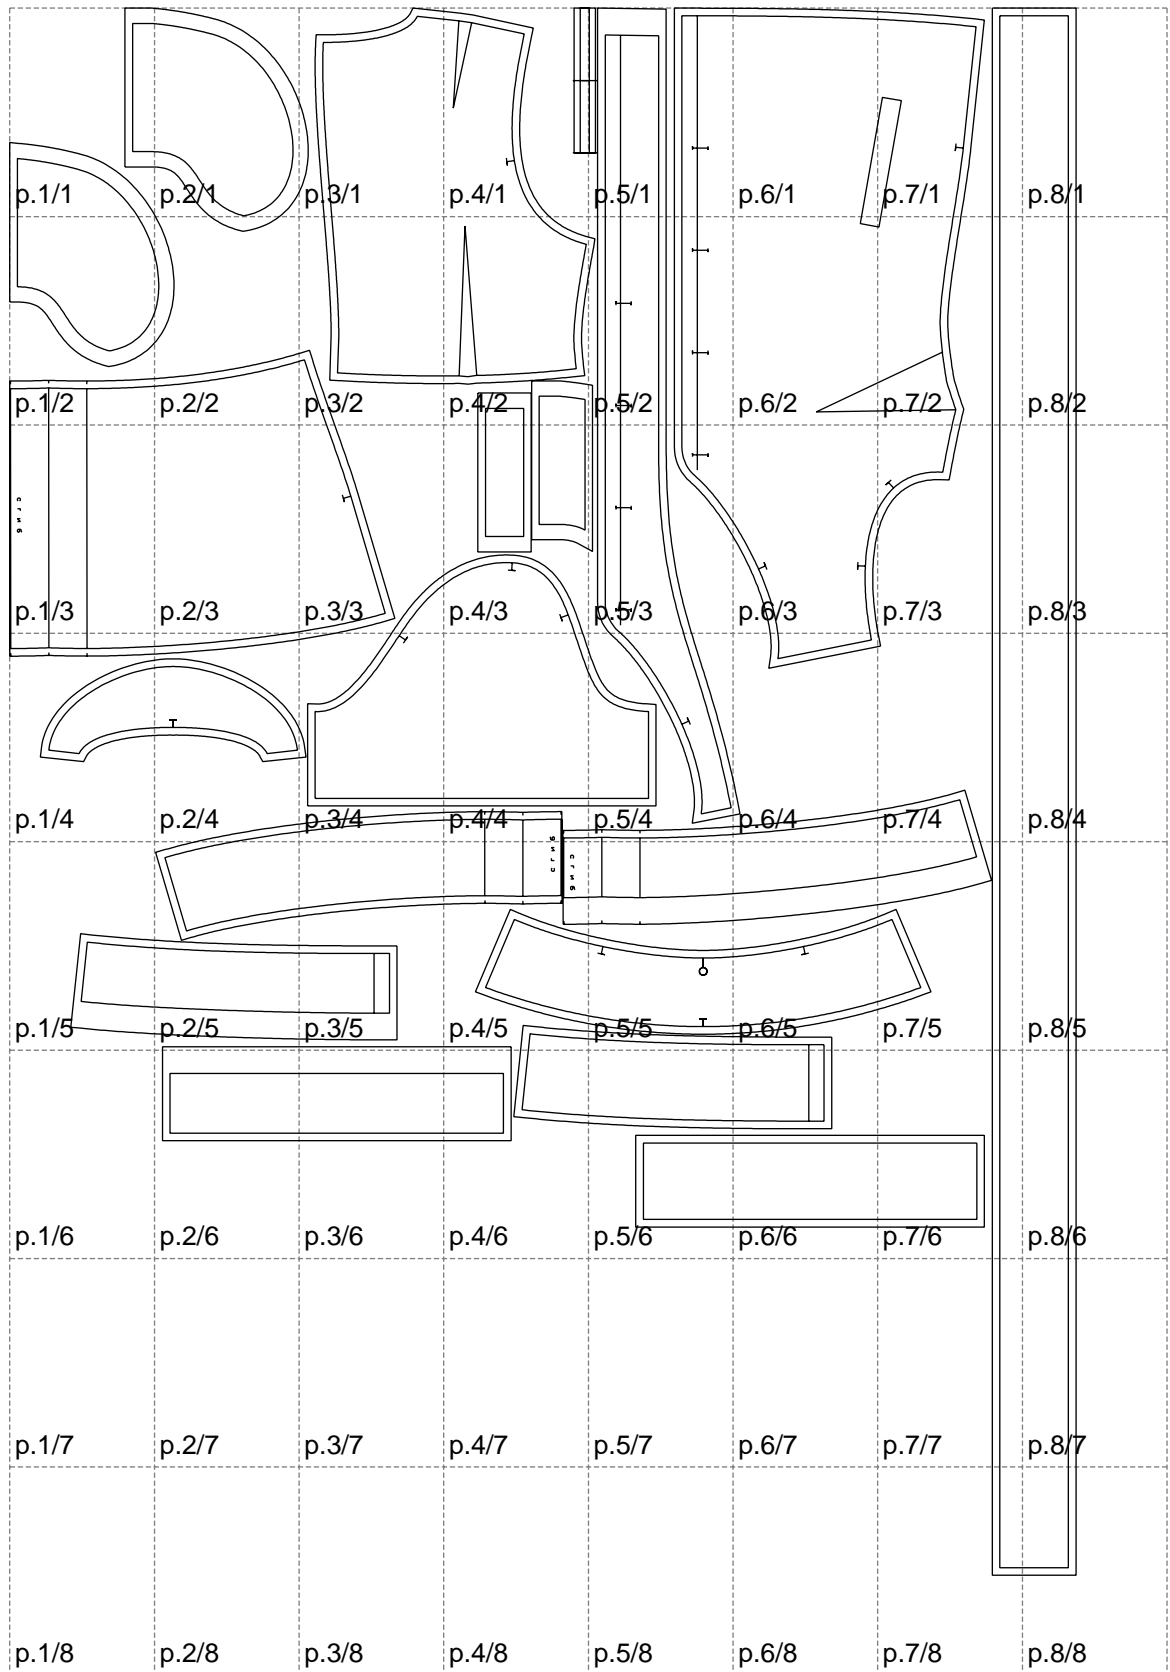

Not for print

Paper size: A4, size:1399.00 x2056.00 mm

# Example

size:1499.00 x2809.69 mm

Maneken =1 ver.0

rz\_1=170

rz\_16=120

rz\_17=104

rz\_18=103.6

rz\_19=128

rz\_20=125.1

---

. . . . .  
. . . . .  
. . . . .