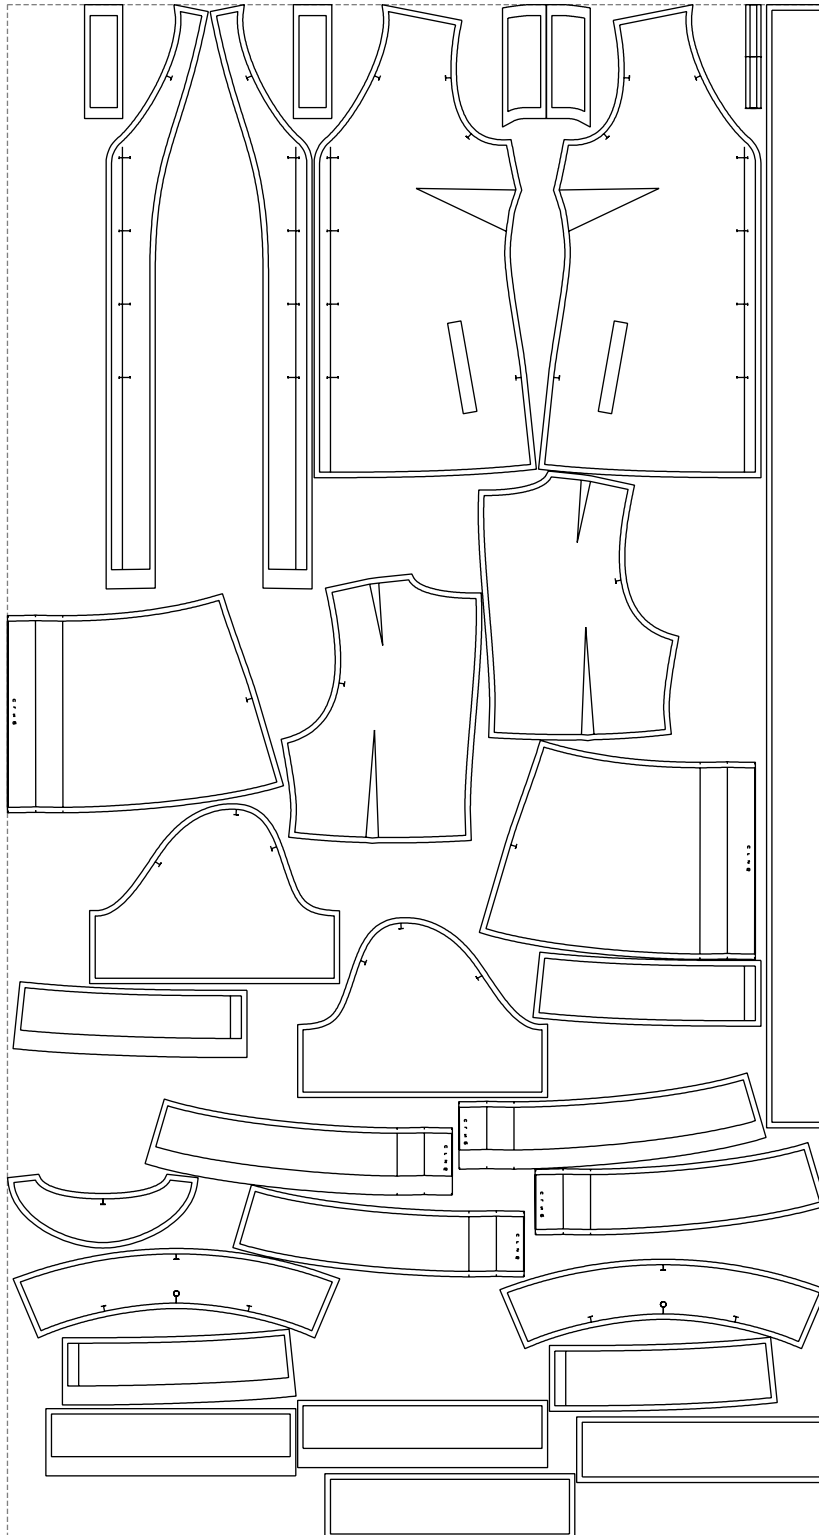

Not for print

Paper size: A4, size:1399.00 x2056.00 mm

# Example

size:1499.00 x2809.69 mm

Maneken =1 ver.0

rz\_1=170

rz\_16=120

rz\_17=104

rz\_18=103.6

rz\_19=128

rz\_20=125.1

---

. . . . .  
. . . . .  
. . . . .