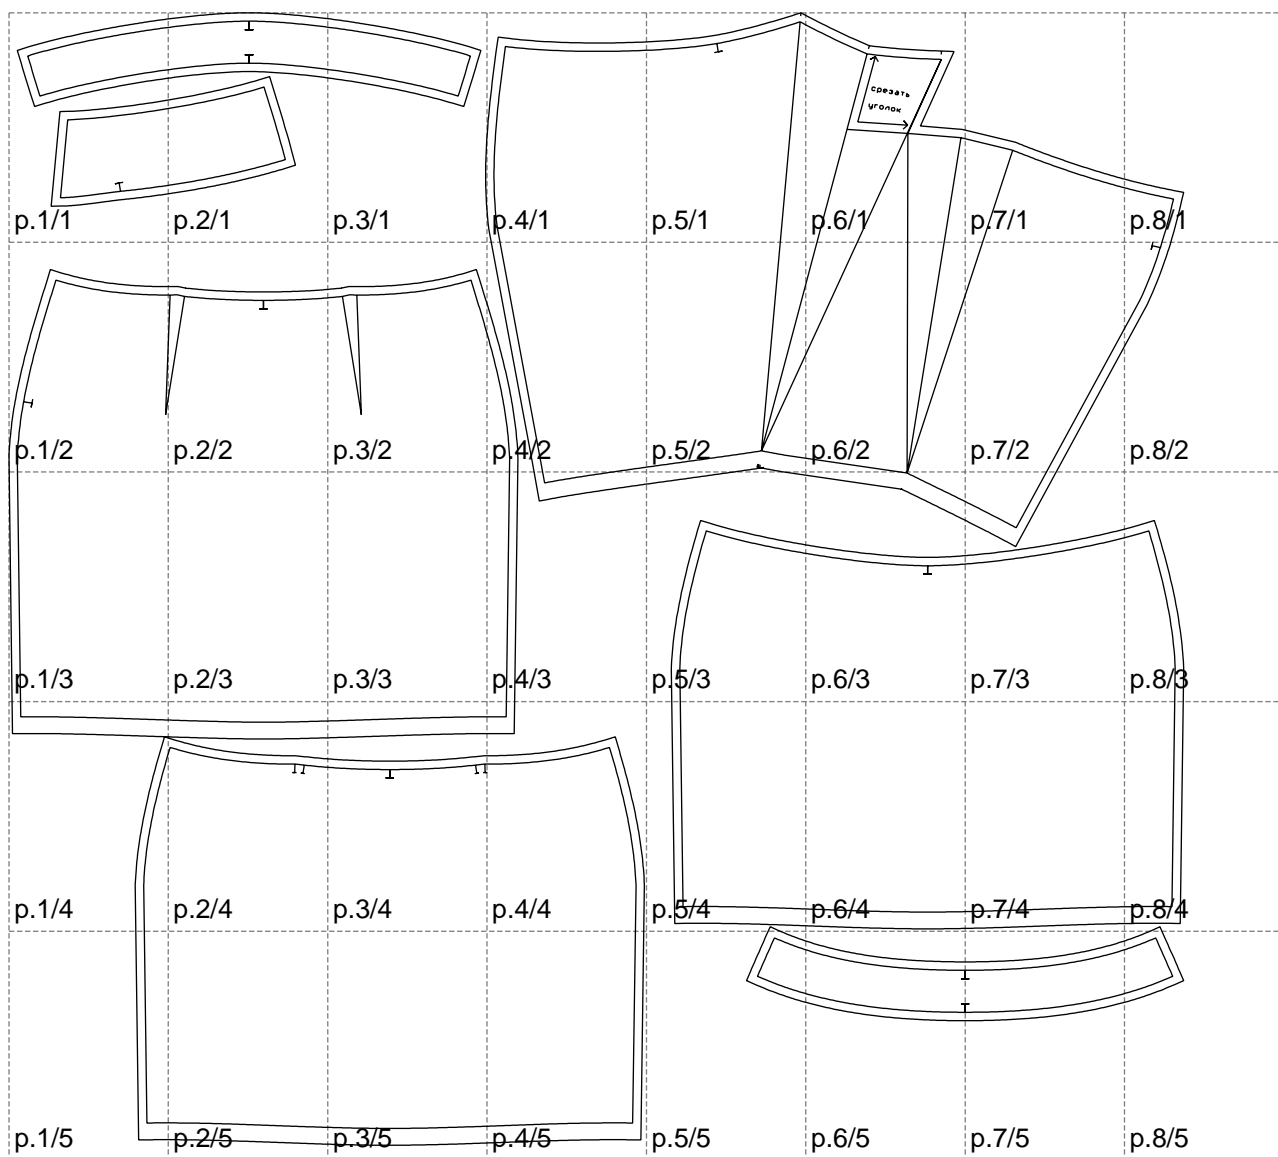

Not for print

Paper size: A4, size:1399.00 x1348.51 mm

# Example

size:1448.62 x1523.74 mm

Maneken =1 ver.0

rz\_1=170

rz\_16=108

rz\_17=92.5

rz\_18=89.2

rz\_19=116

rz\_20=113

---

. . . . .  
. . . . .  
. . . . .