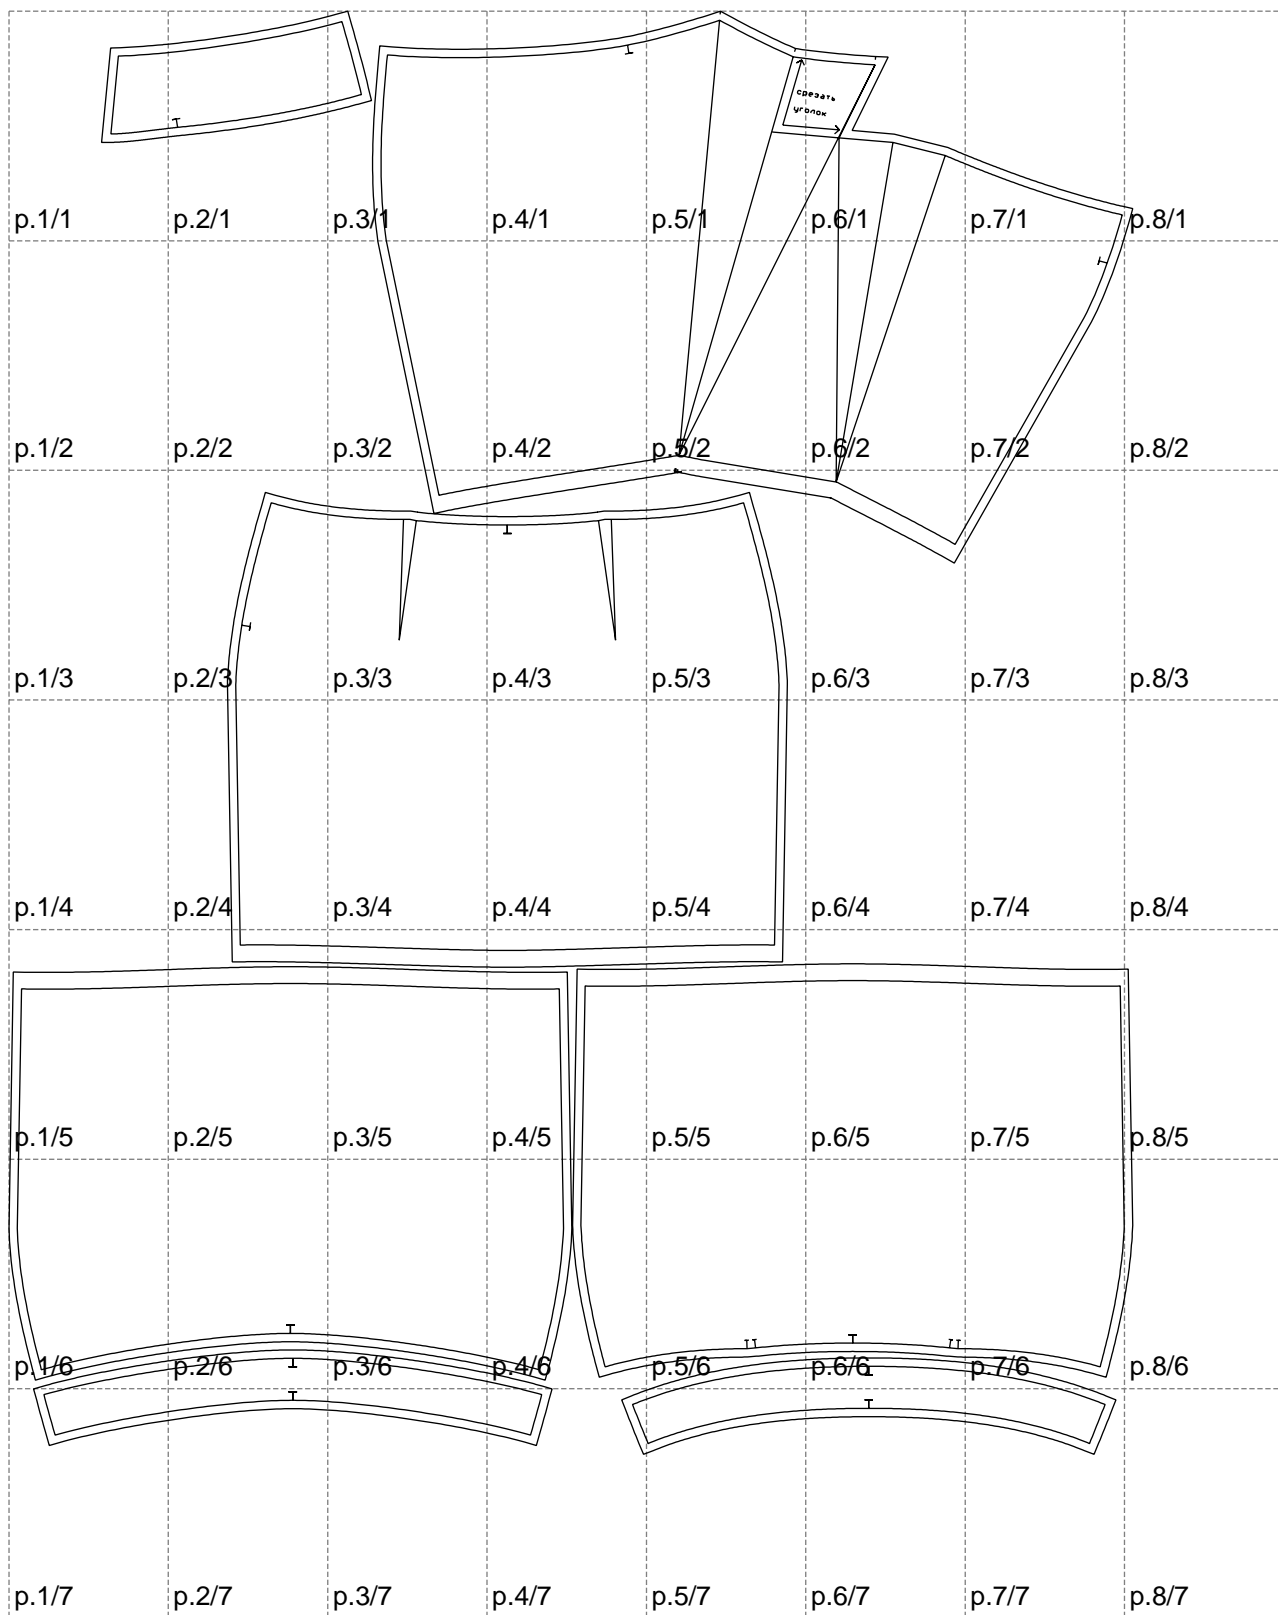

Not for print

Paper size: A4, size:1338.28 x1718.64 mm

# Example

size:1499.00 x1513.80 mm

Maneken =1 ver.0

rz\_1=170

rz\_16=120

rz\_17=104

rz\_18=103.6

rz\_19=128

rz\_20=125.1

---

. . . . .  
. . . . .  
. . . . .