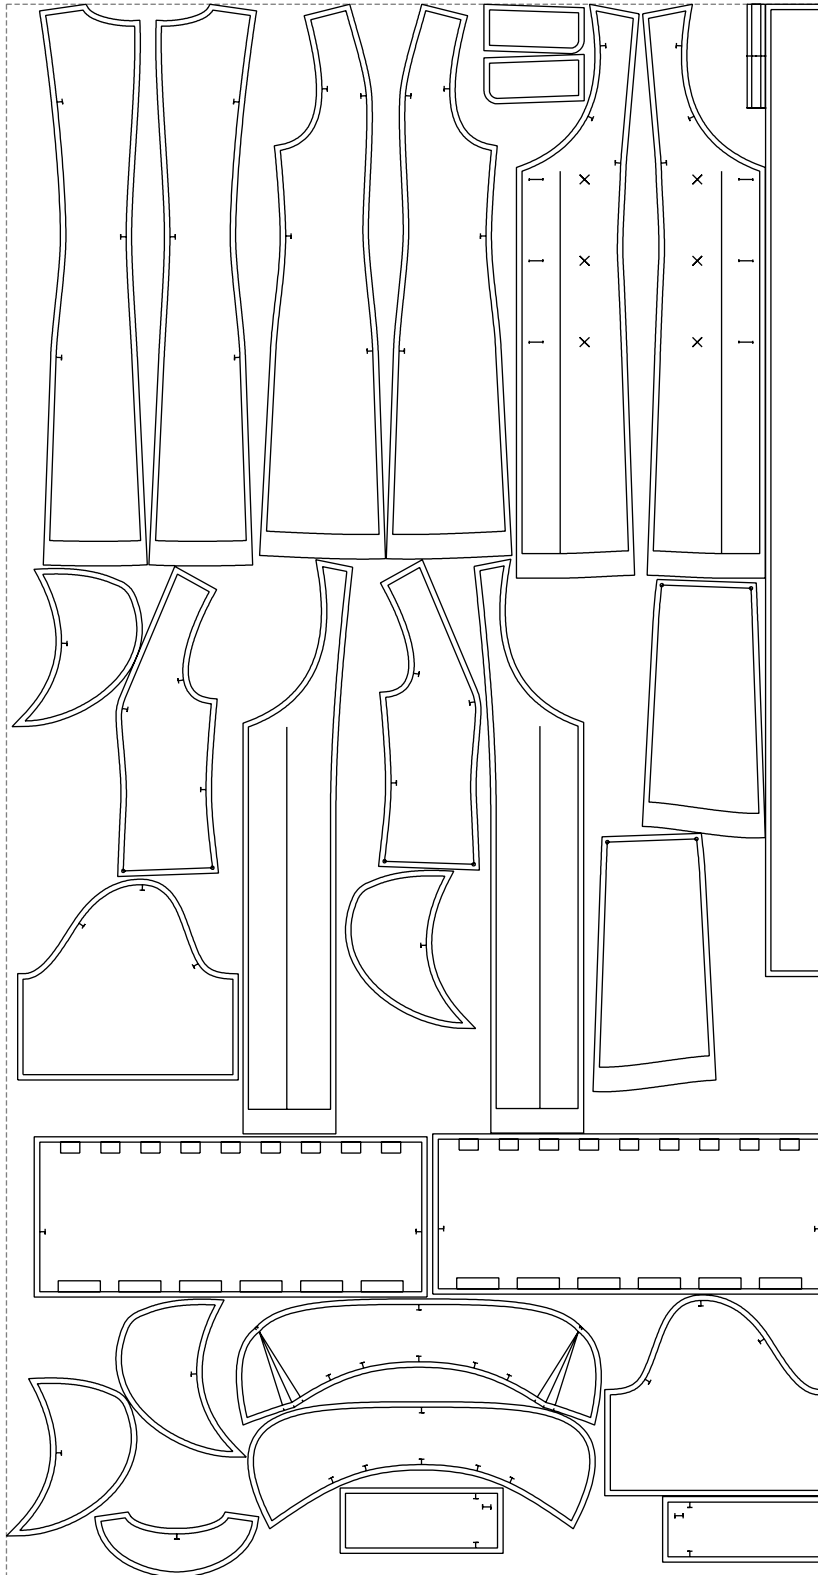

Not for print

Paper size: A4, size:1399.00 x2110.71 mm

# Example

size:1499.00 x2880.34 mm

Maneken =1 ver.0

rz\_1=170

rz\_16=96

rz\_17=82

rz\_18=76

rz\_19=104

rz\_20=101.8

---

. . . . .  
. . . . .  
. . . . .