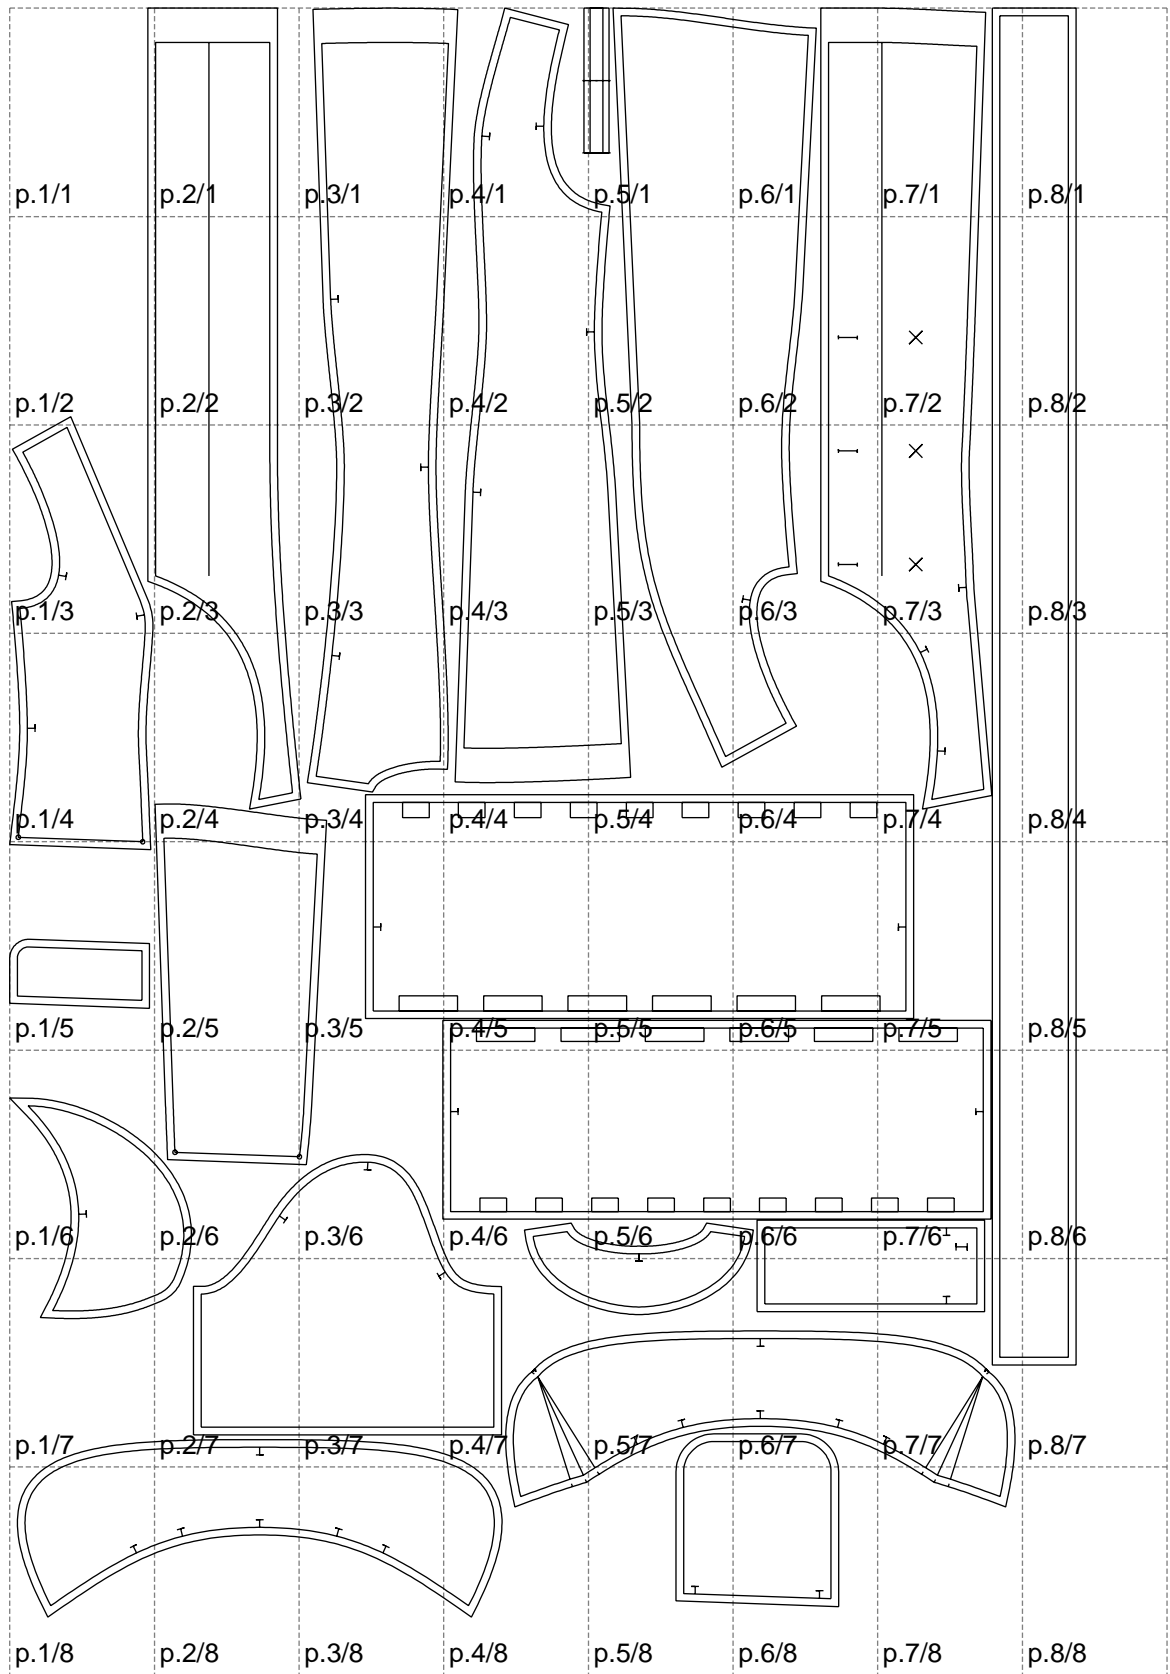

Not for print

Paper size: A4, size:1399.00 x2110.71 mm

# Example

size:1499.00 x2880.34 mm

Maneken =1 ver.0

rz\_1=170

rz\_16=96

rz\_17=82

rz\_18=76

rz\_19=104

rz\_20=101.8

---

. . . . .  
. . . . .  
. . . . .