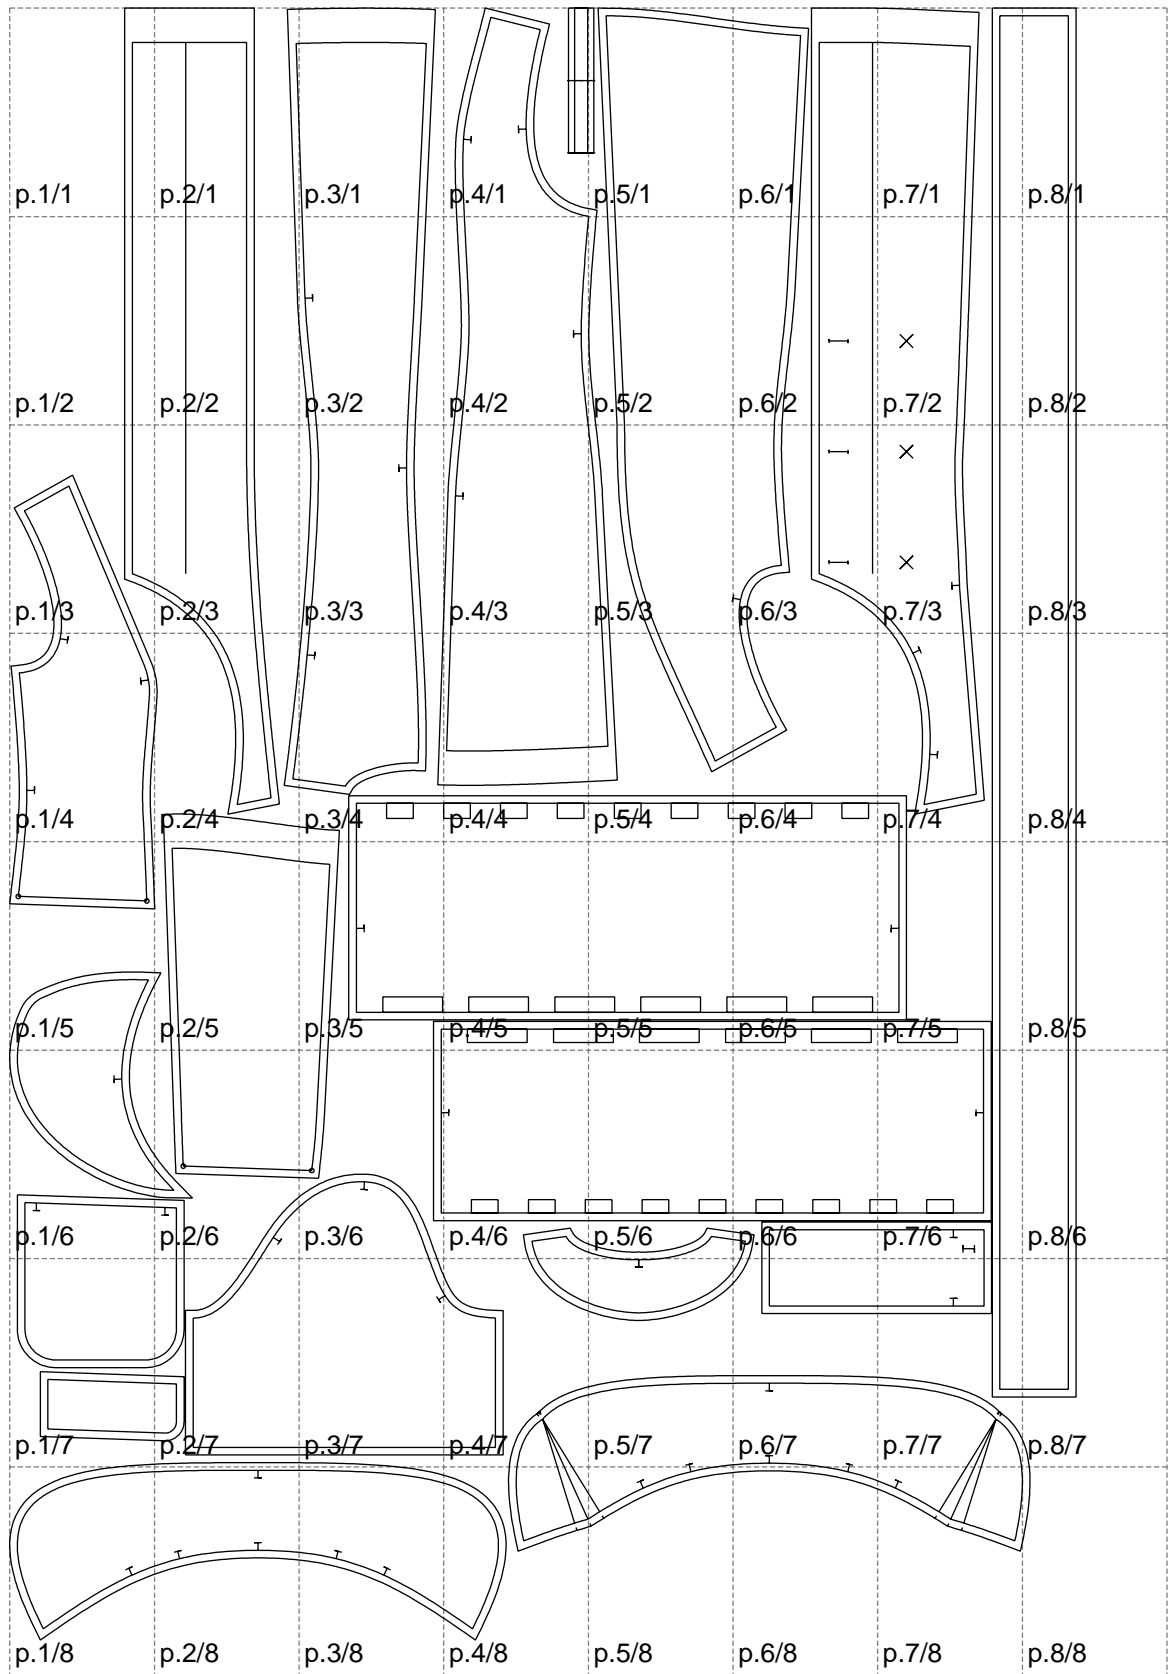

Not for print

Paper size: A4, size:1399.00 x2140.88 mm

# Example

size:1499.00 x2939.34 mm

Maneken =1 ver.0

rz\_1=170

rz\_16=100

rz\_17=85.4

rz\_18=80.2

rz\_19=108

rz\_20=105.4

---

. . . . .  
. . . . .  
. . . . .