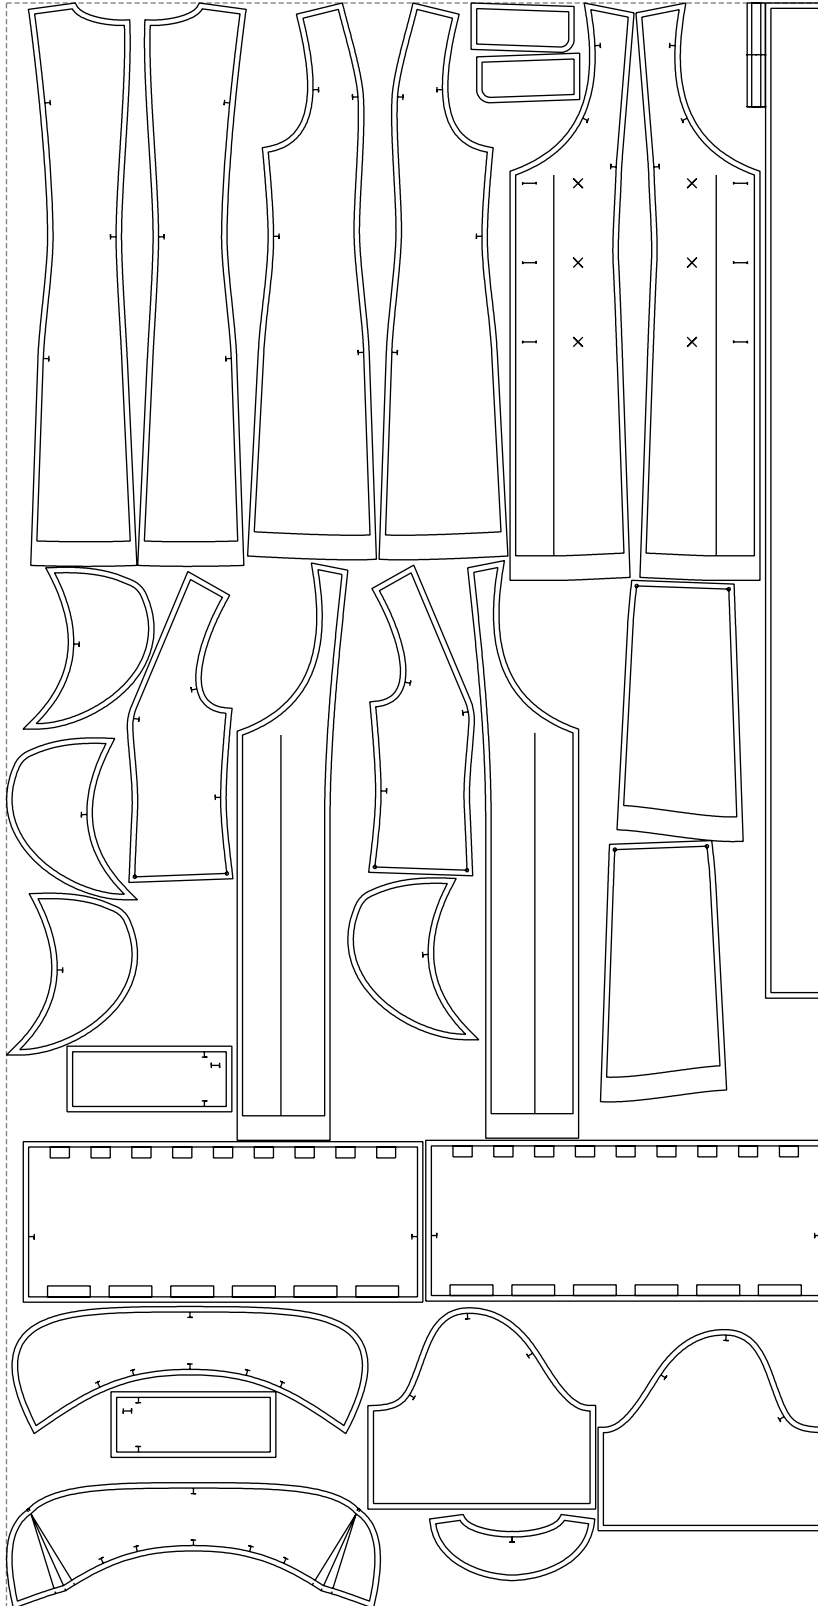

Not for print

Paper size: A4, size:1399.00 x2140.88 mm

# Example

size:1499.00 x2939.34 mm

Maneken =1 ver.0

rz\_1=170

rz\_16=100

rz\_17=85.4

rz\_18=80.2

rz\_19=108

rz\_20=105.4

---

. . . . .  
. . . . .  
. . . . .