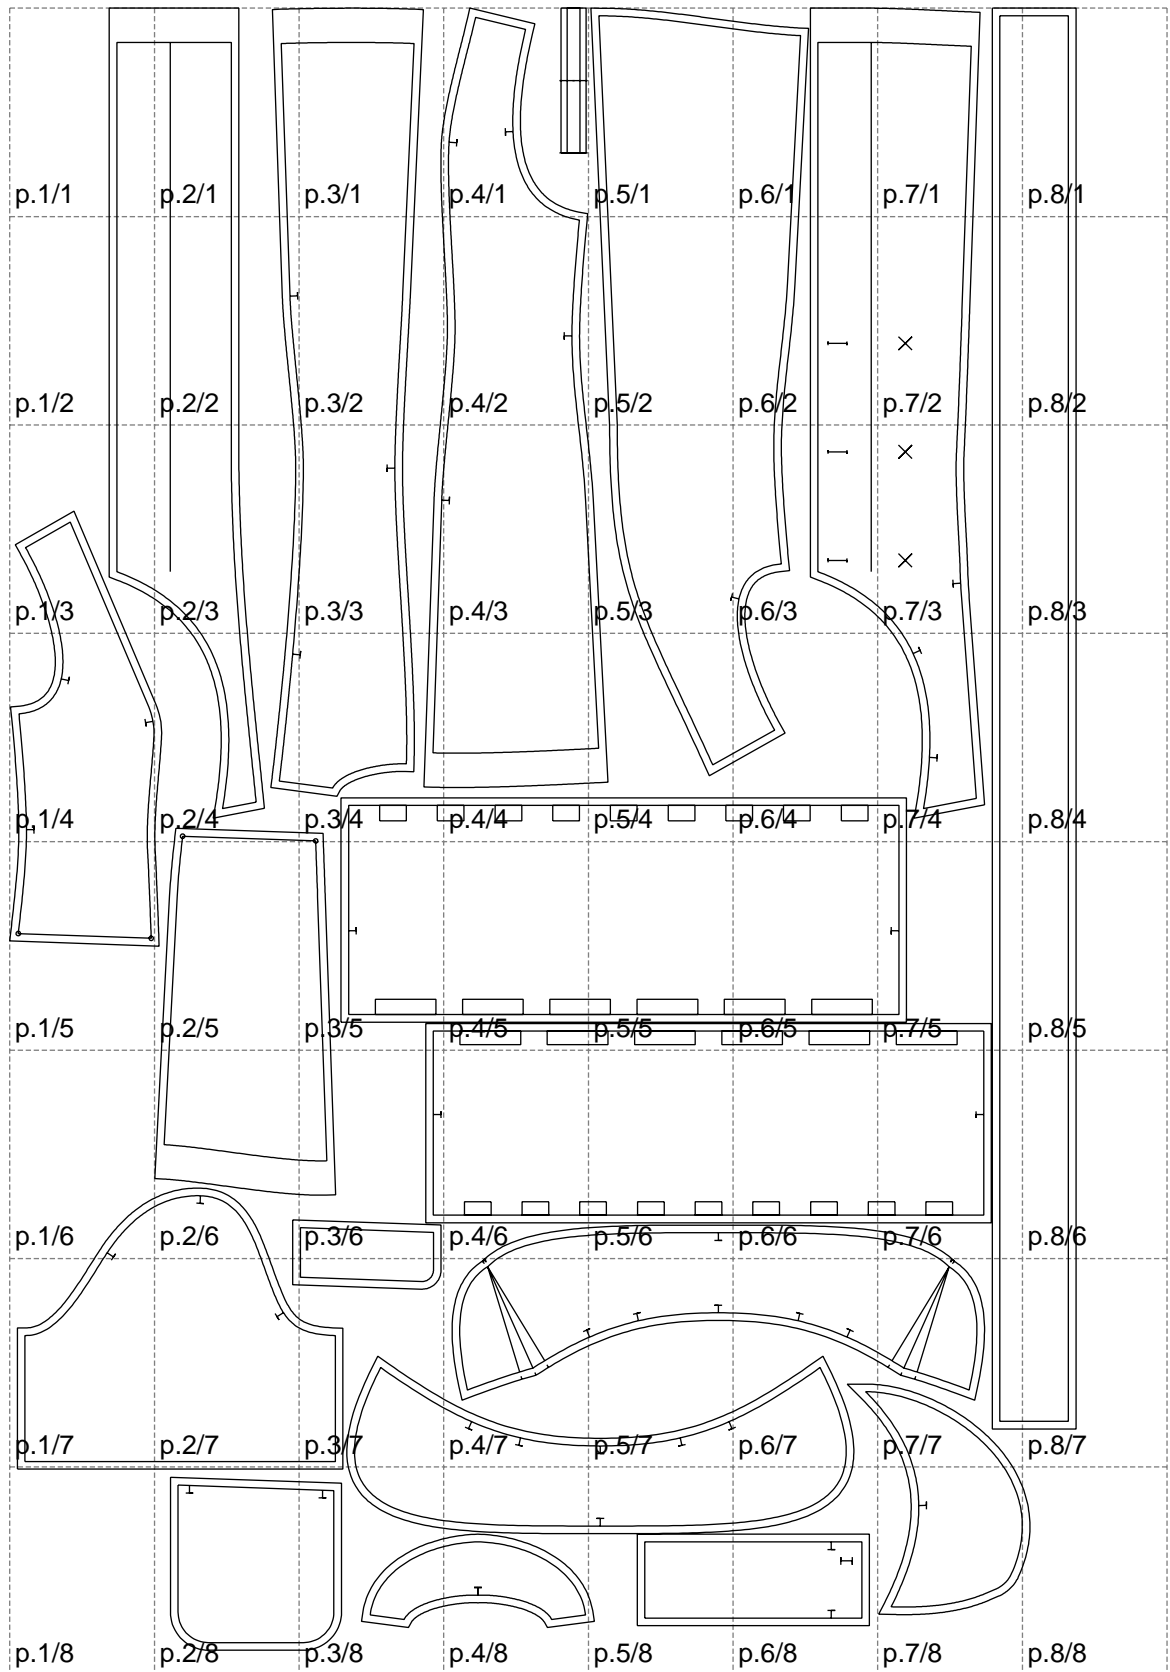

Not for print

Paper size: A4, size:1399.00 x2154.22 mm

# Example

size:1499.00 x3007.37 mm

Maneken =1 ver.0

rz\_1=170

rz\_16=104

rz\_17=88.9

rz\_18=84.4

rz\_19=112

rz\_20=109.3

---

. . . . .  
. . . . .  
. . . . .