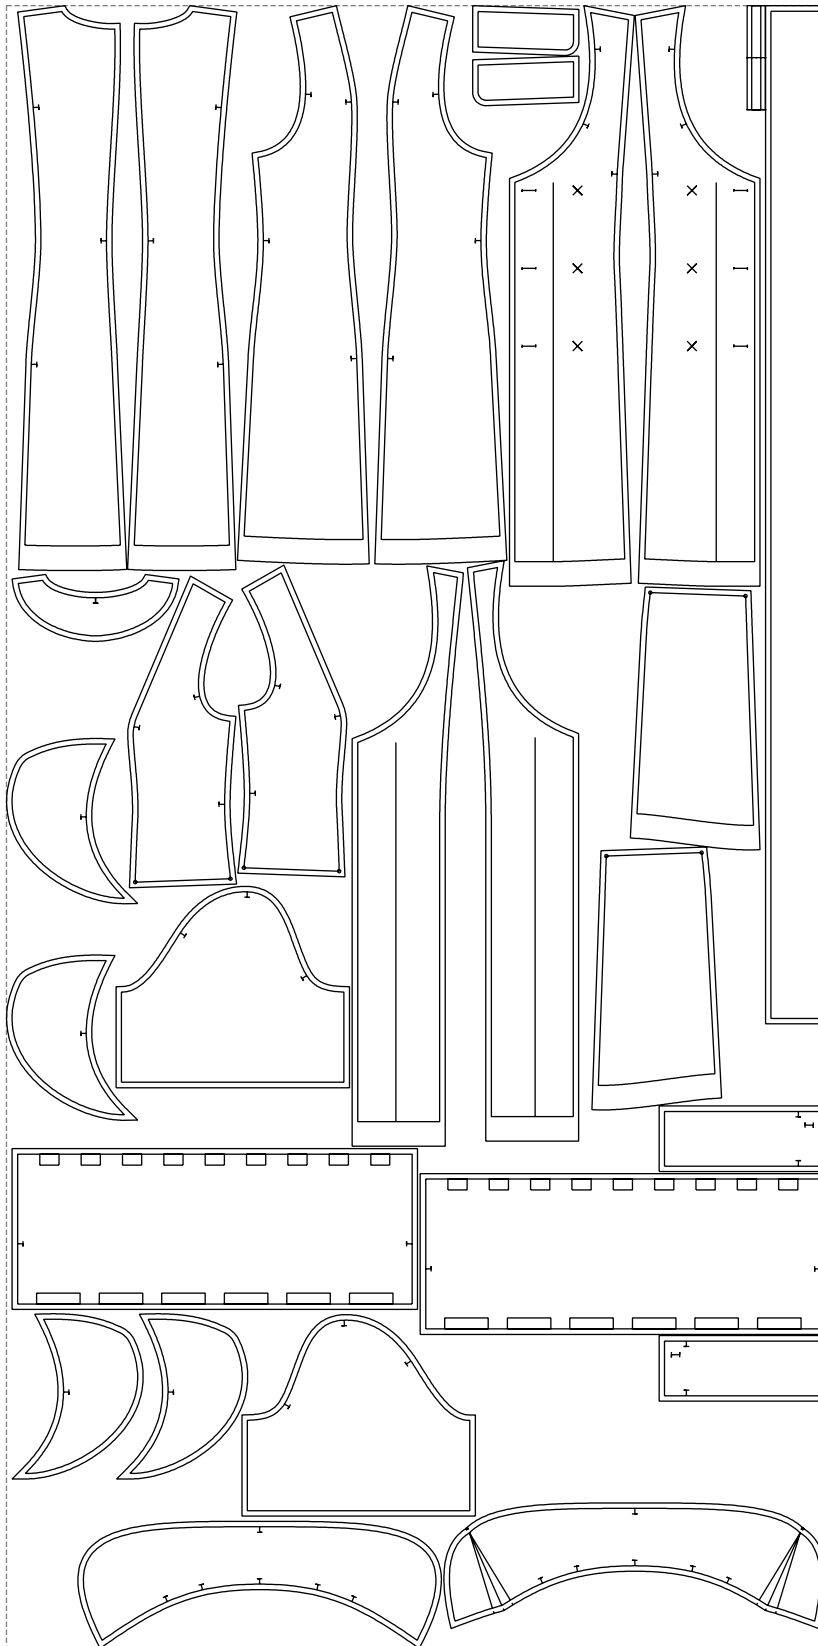

Not for print

Paper size: A4, size:1399.00 x2154.22 mm

# Example

size:1499.00 x3007.37 mm

Maneken =1 ver.0

rz\_1=170

rz\_16=104

rz\_17=88.9

rz\_18=84.4

rz\_19=112

rz\_20=109.3

---

. . . . .  
. . . . .  
. . . . .