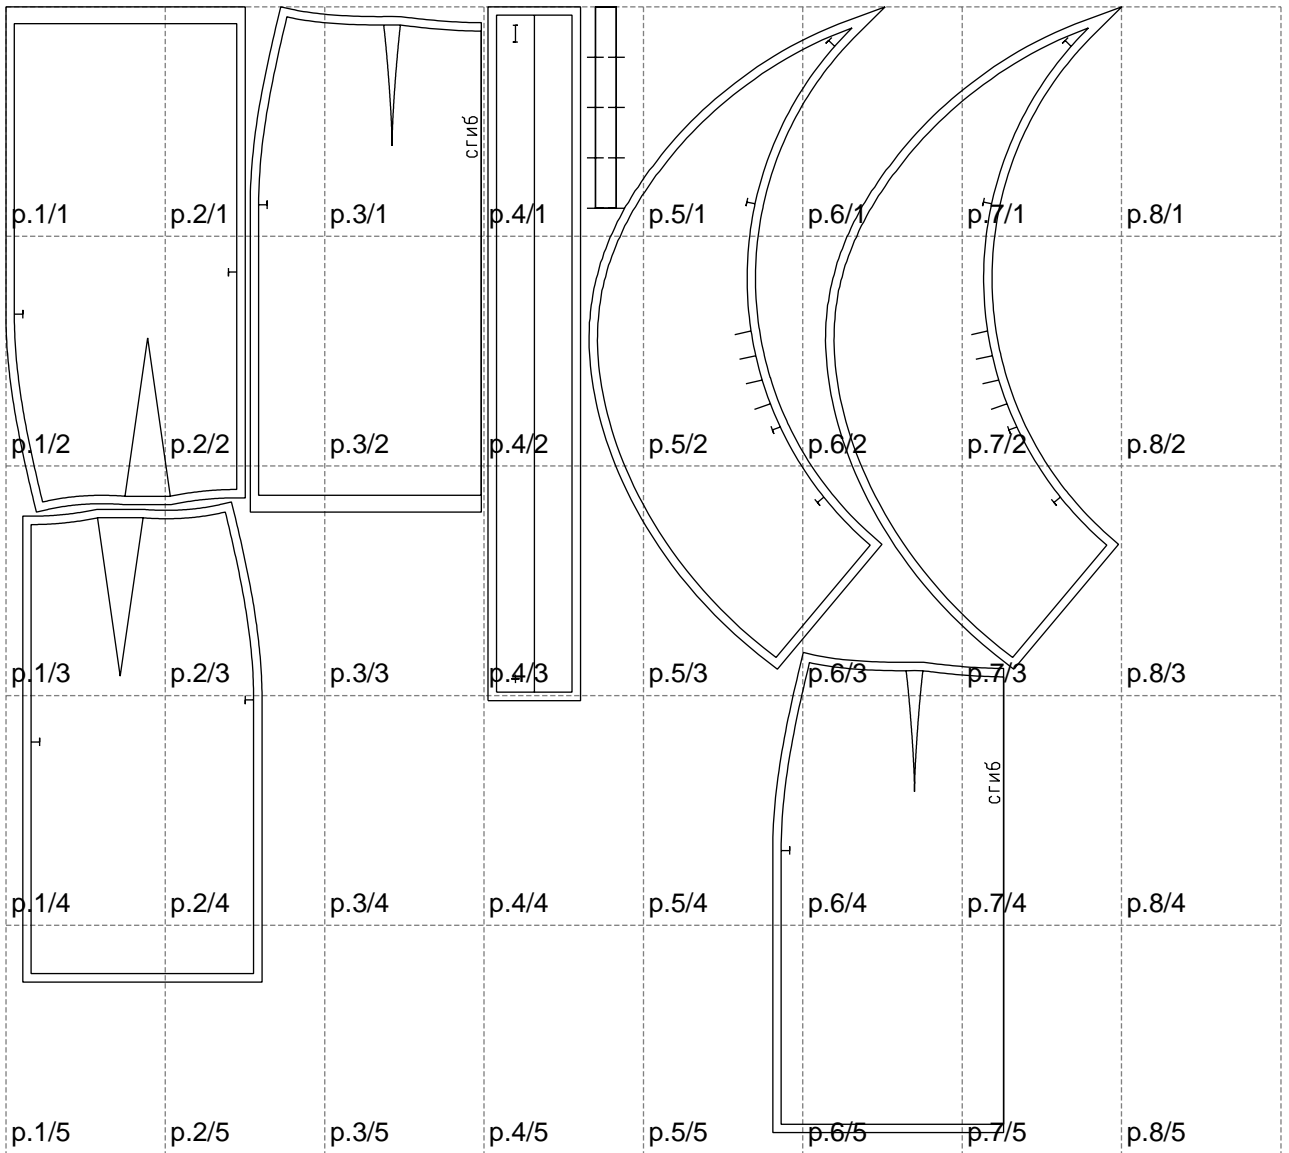

Not for print

Paper size: A4, size:1328.75 x1340.71 mm

Example

size:1408.70 x1211.45 mm

Maneken =1 ver.0

rz_1=170

rz_16=96

rz_17=82

rz_18=76

rz_19=104

rz_20=101.8

.
.
.