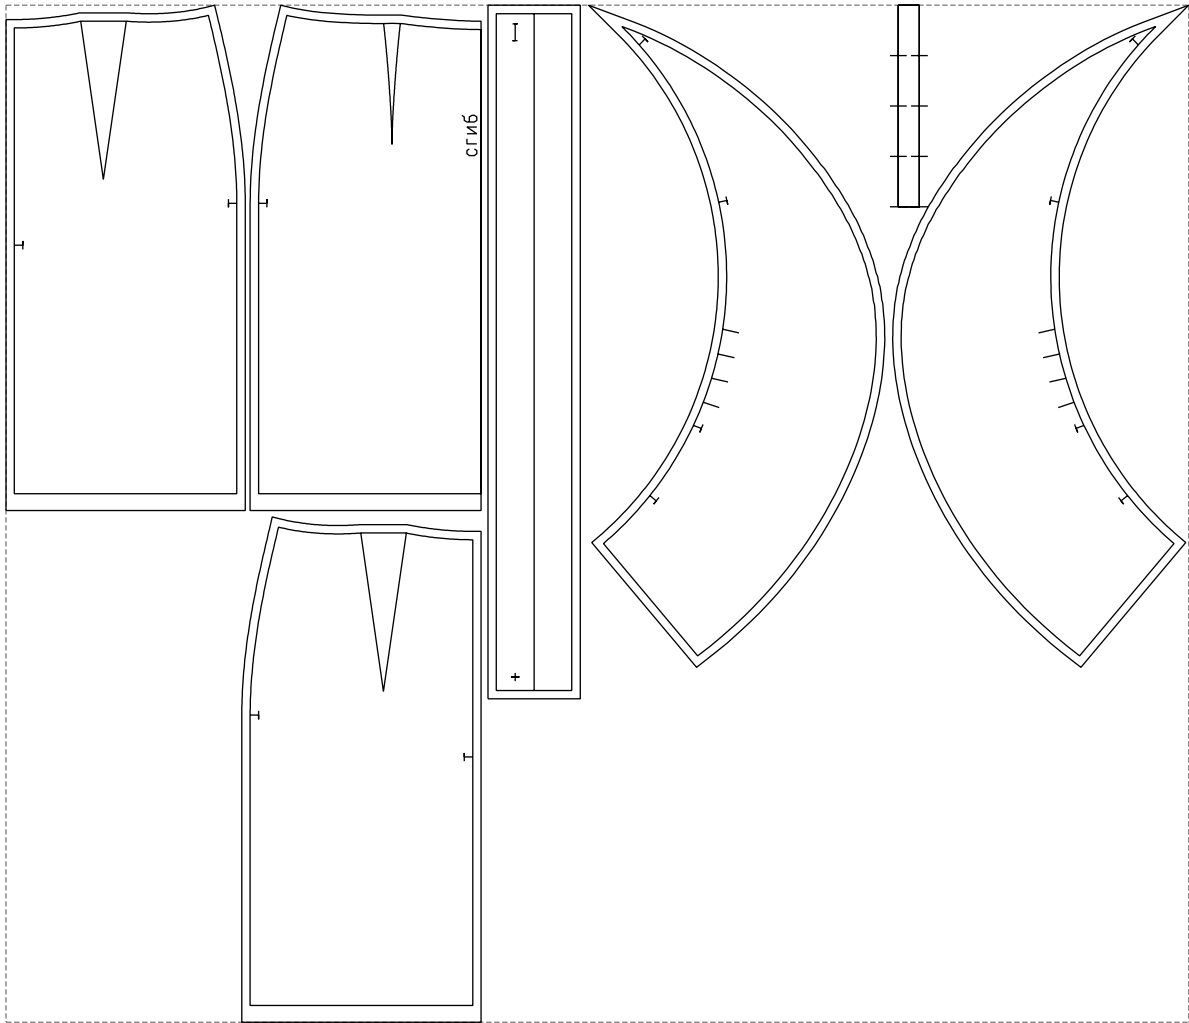

Not for print

Paper size: A4, size:1328.75 x1340.71 mm

Example

size:1408.70 x1211.45 mm

Maneken =1 ver.0

rz_1=170

rz_16=96

rz_17=82

rz_18=76

rz_19=104

rz_20=101.8

.
.
.