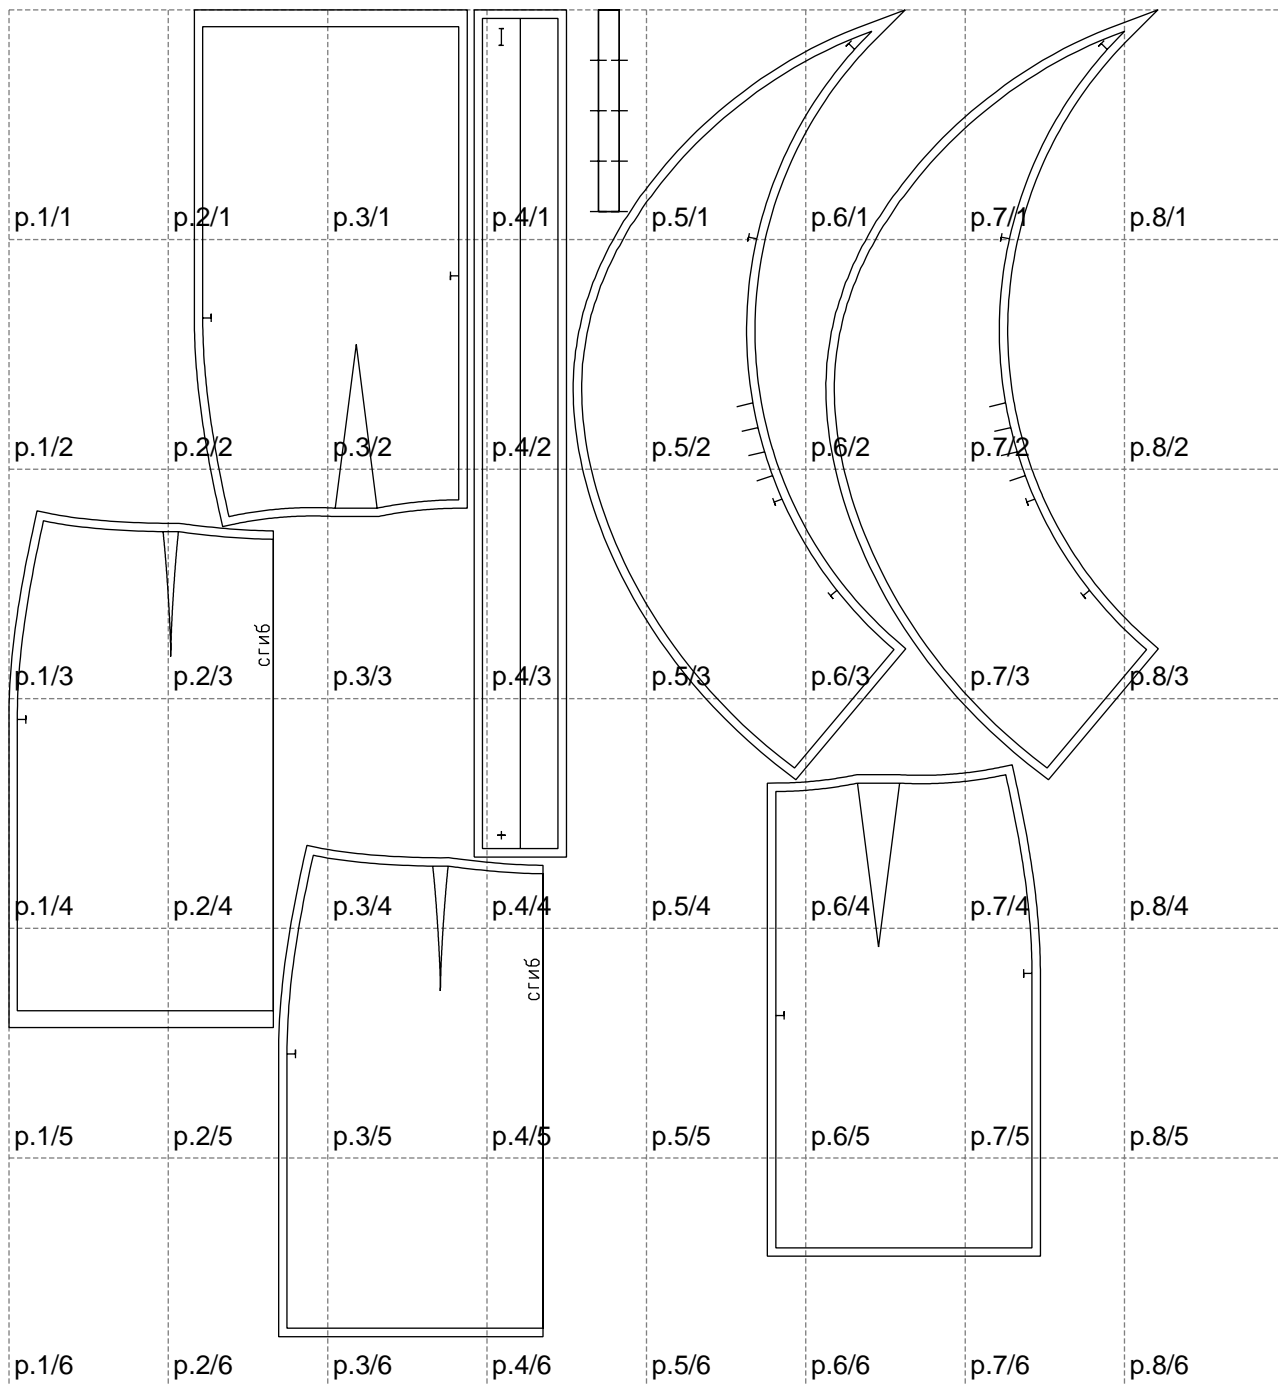

Not for print

Paper size: A4, size:1368.89 x1579.86 mm

# Example

size:1248.15 x1417.61 mm

Maneken =1 ver.0

rz\_1=170

rz\_16=112

rz\_17=96.2

rz\_18=94

rz\_19=120

rz\_20=117

---

. . . . .  
. . . . .  
. . . . .