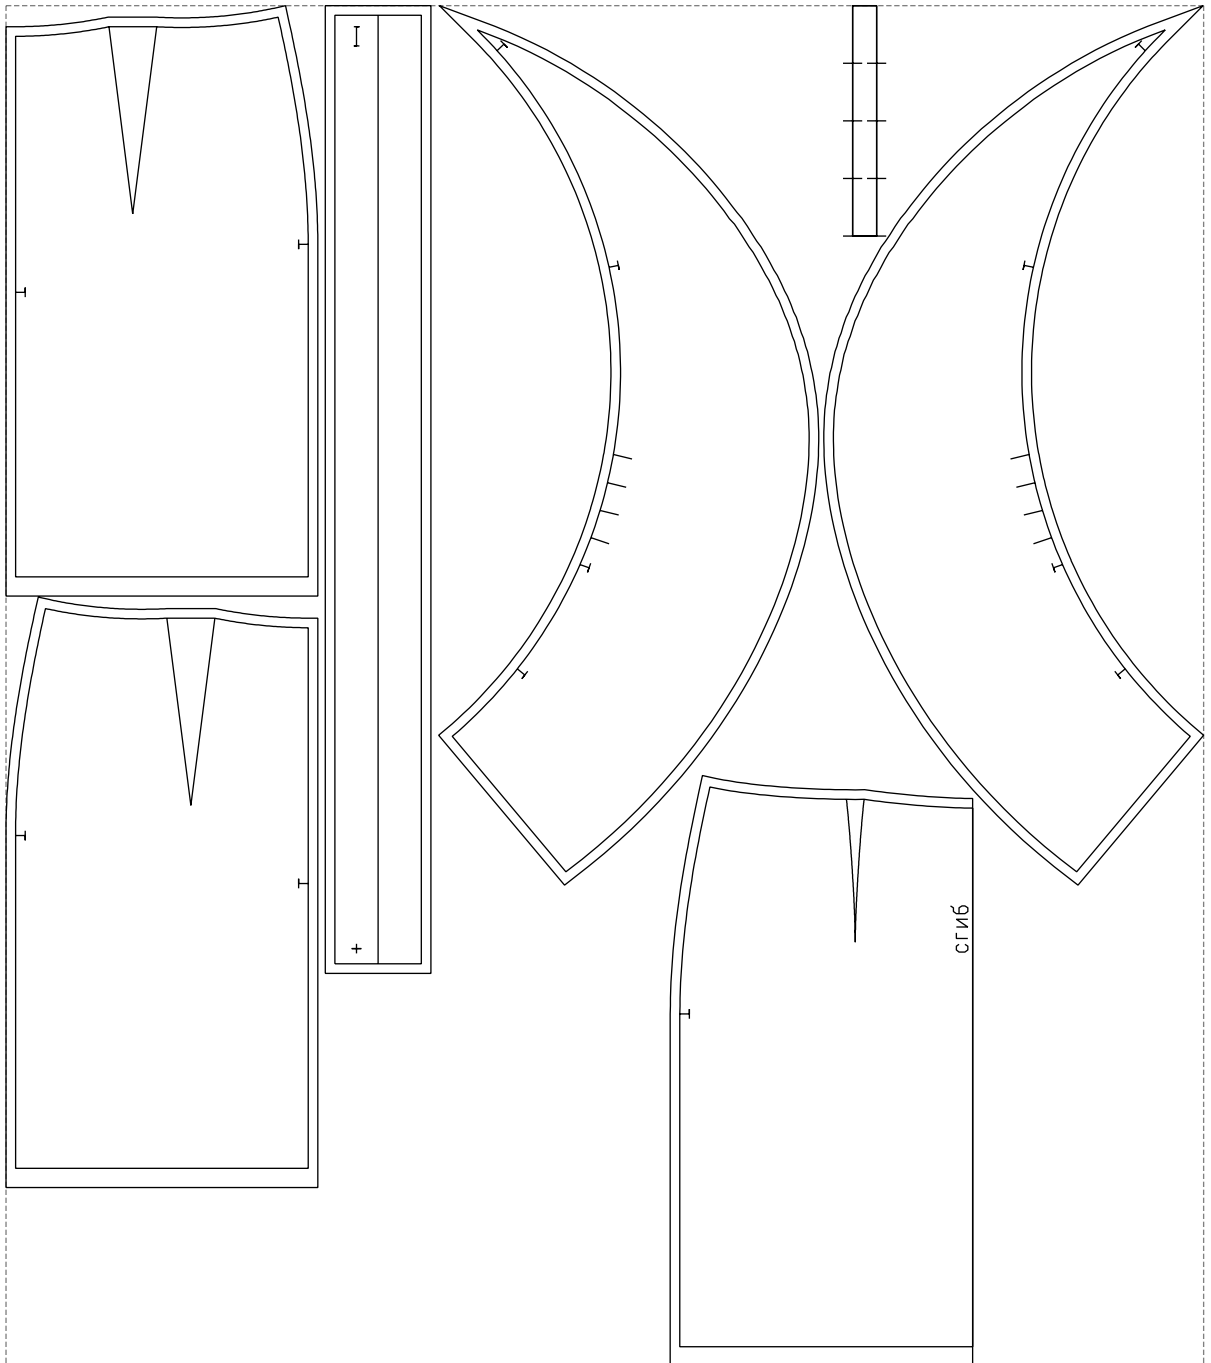

Not for print

Paper size: A4, size:1368.89 x1579.86 mm

# Example

size:1248.15 x1417.61 mm

Maneken =1 ver.0

rz\_1=170

rz\_16=112

rz\_17=96.2

rz\_18=94

rz\_19=120

rz\_20=117

---

. . . . .  
. . . . .  
. . . . .