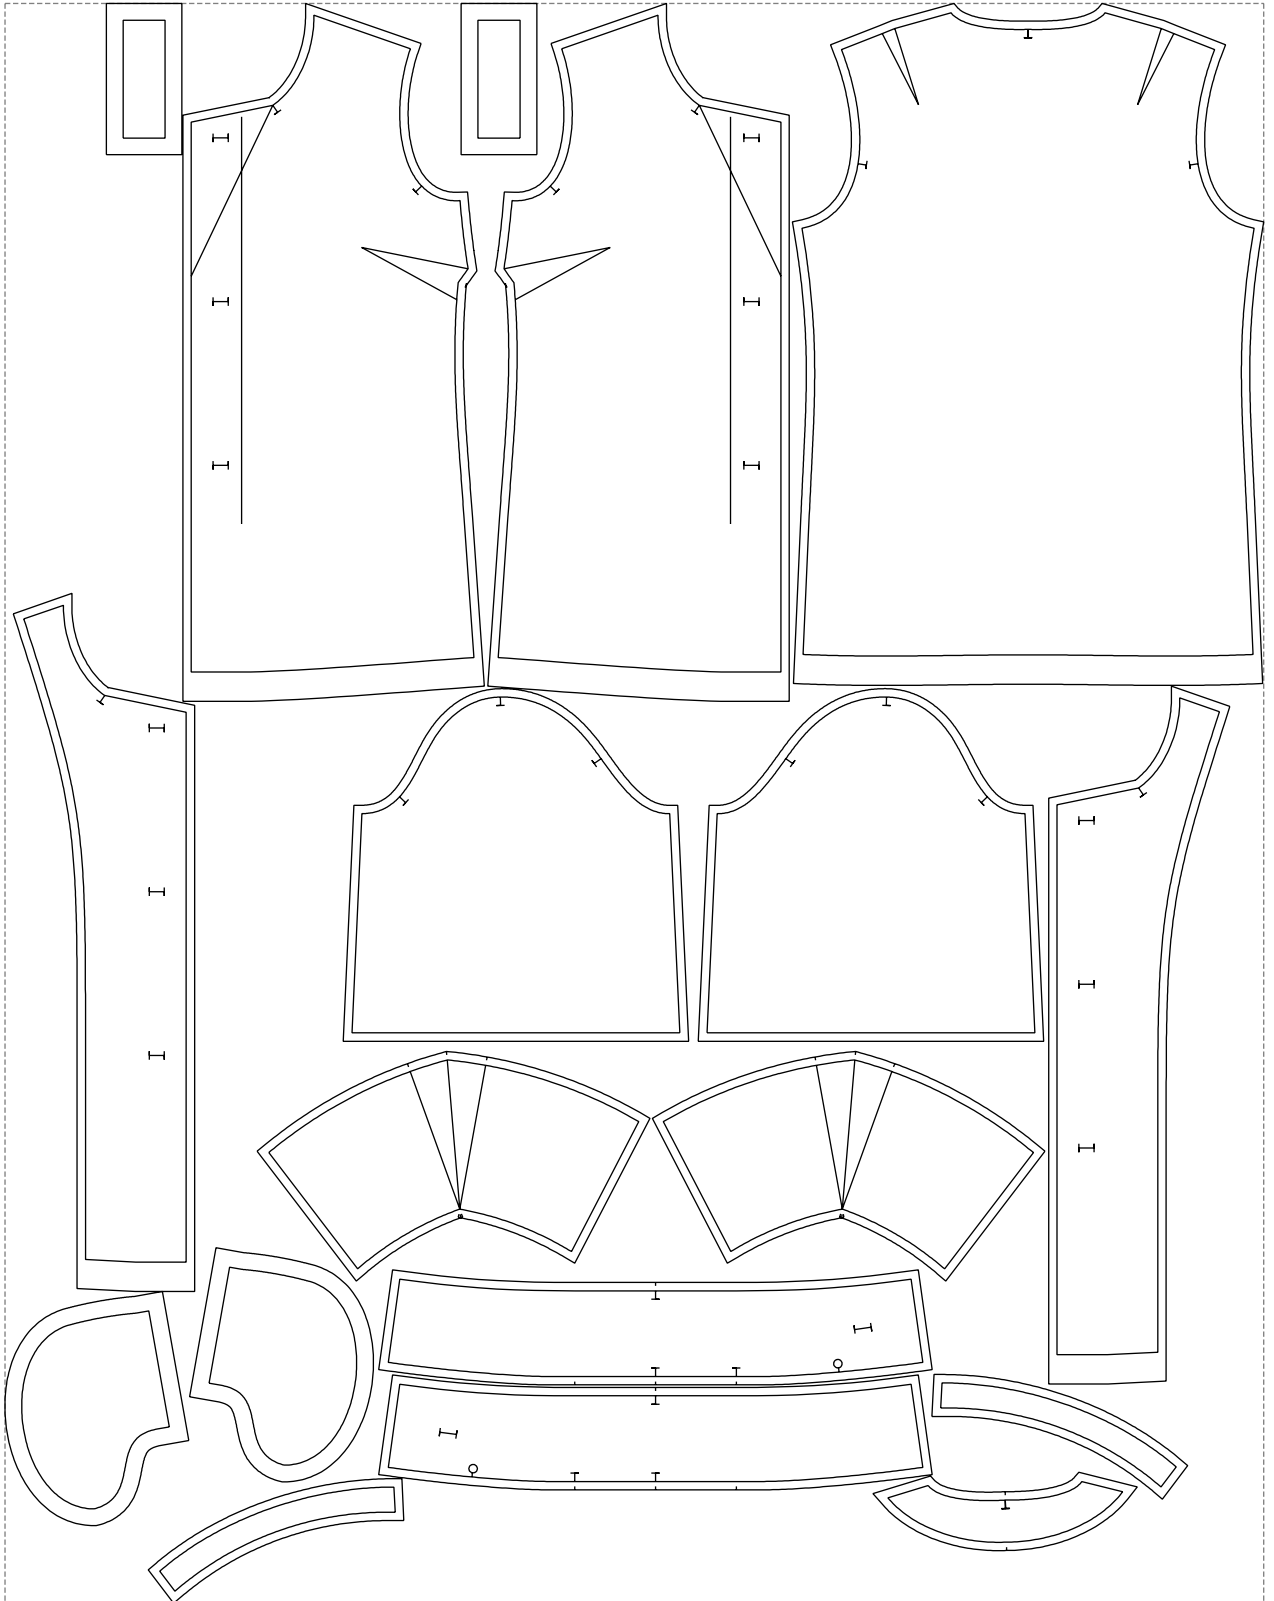

Not for print

Paper size: A4, size:1399.00 x1633.01 mm

# Example

size:1499.00 x1905.83 mm

Maneken =1 ver.0

rz\_1=170

rz\_16=88

rz\_17=75.6

rz\_18=67.6

rz\_19=96