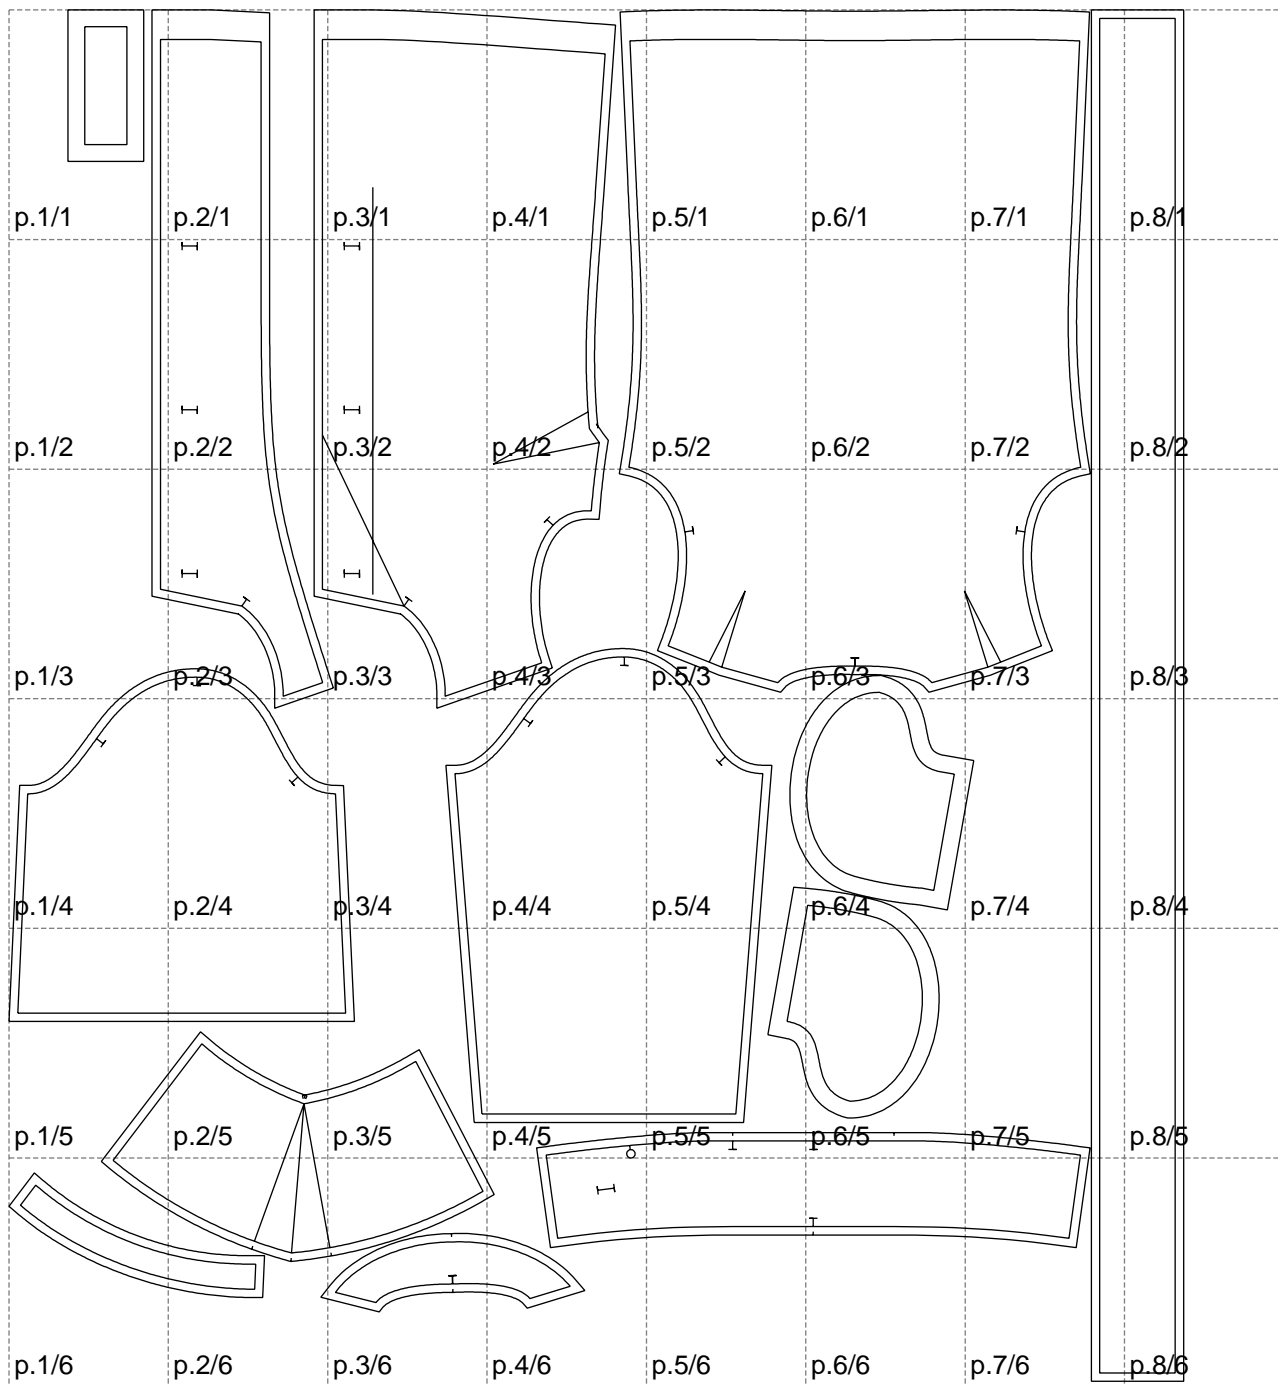

Not for print

Paper size: A4, size:1399.00 x1633.01 mm

# Example

size:1499.00 x1905.83 mm

Maneken =1 ver.0

rz\_1=170

rz\_16=88

rz\_17=75.6

rz\_18=67.6

rz\_19=96

rz\_20=94.6

---

. . . . .  
. . . . .  
. . . . .