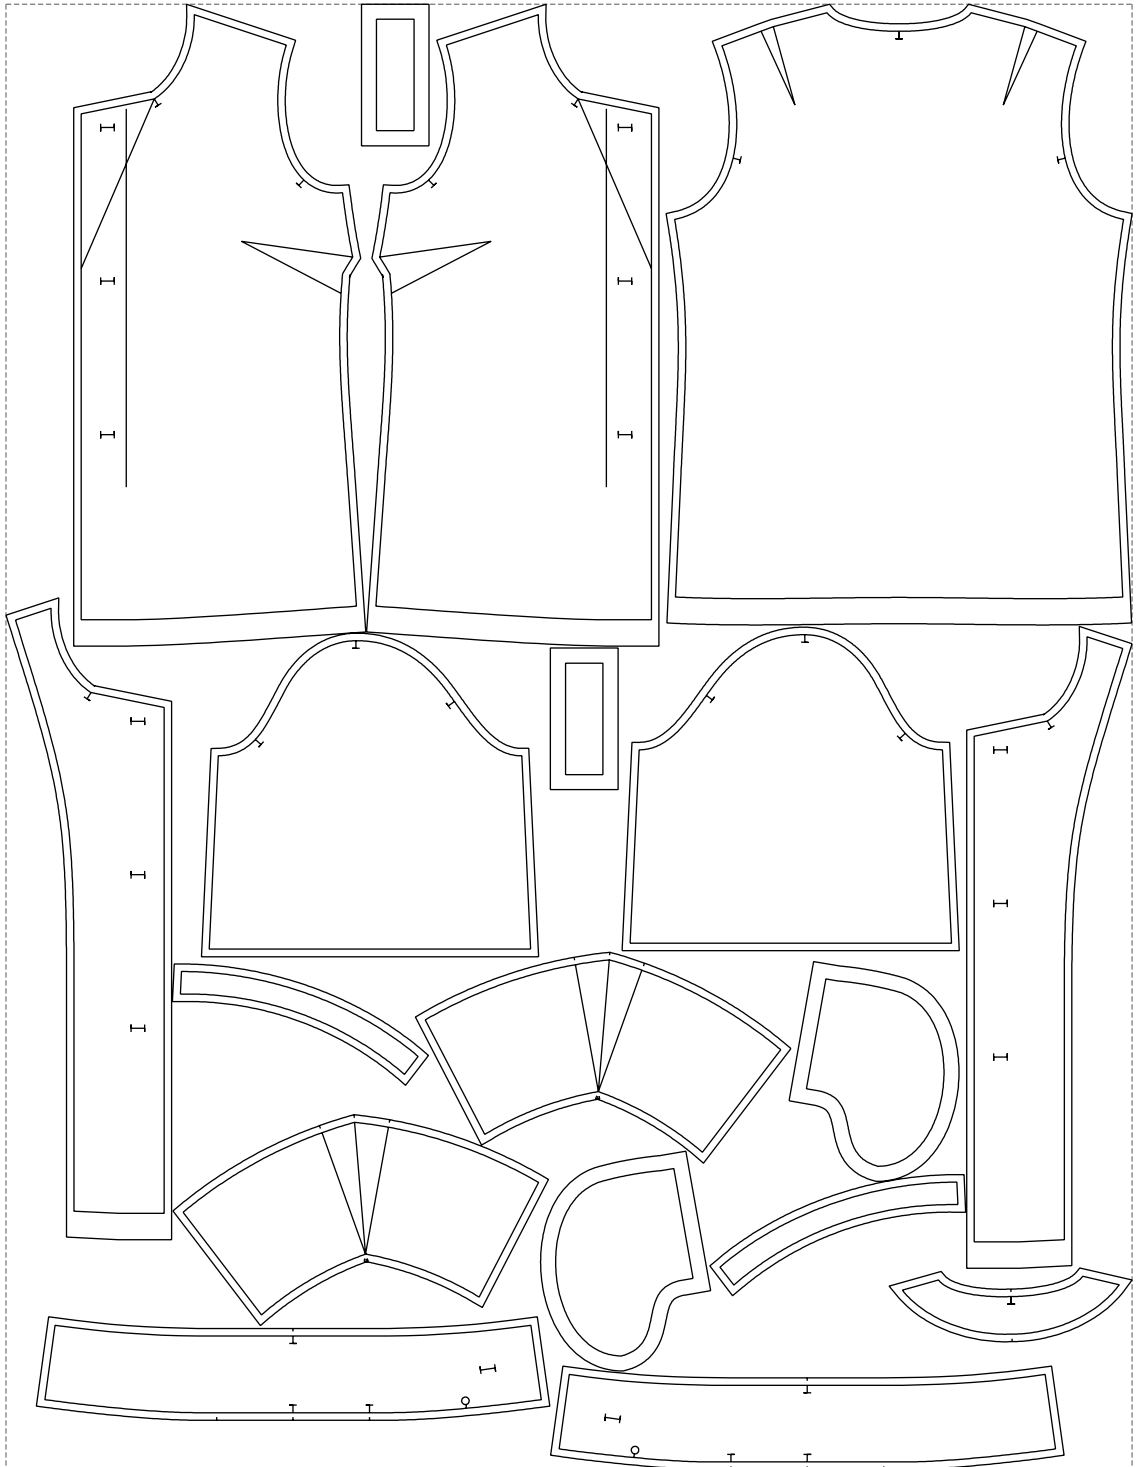

Not for print

Paper size: A4, size:1399.00 x1752.71 mm

# Example

size:1499.00 x1950.90 mm

Maneken =1 ver.0

rz\_1=170

rz\_16=100

rz\_17=85.4

rz\_18=80.2

rz\_19=108

rz\_20=105.4

---

. . . . .  
. . . . .  
. . . . .