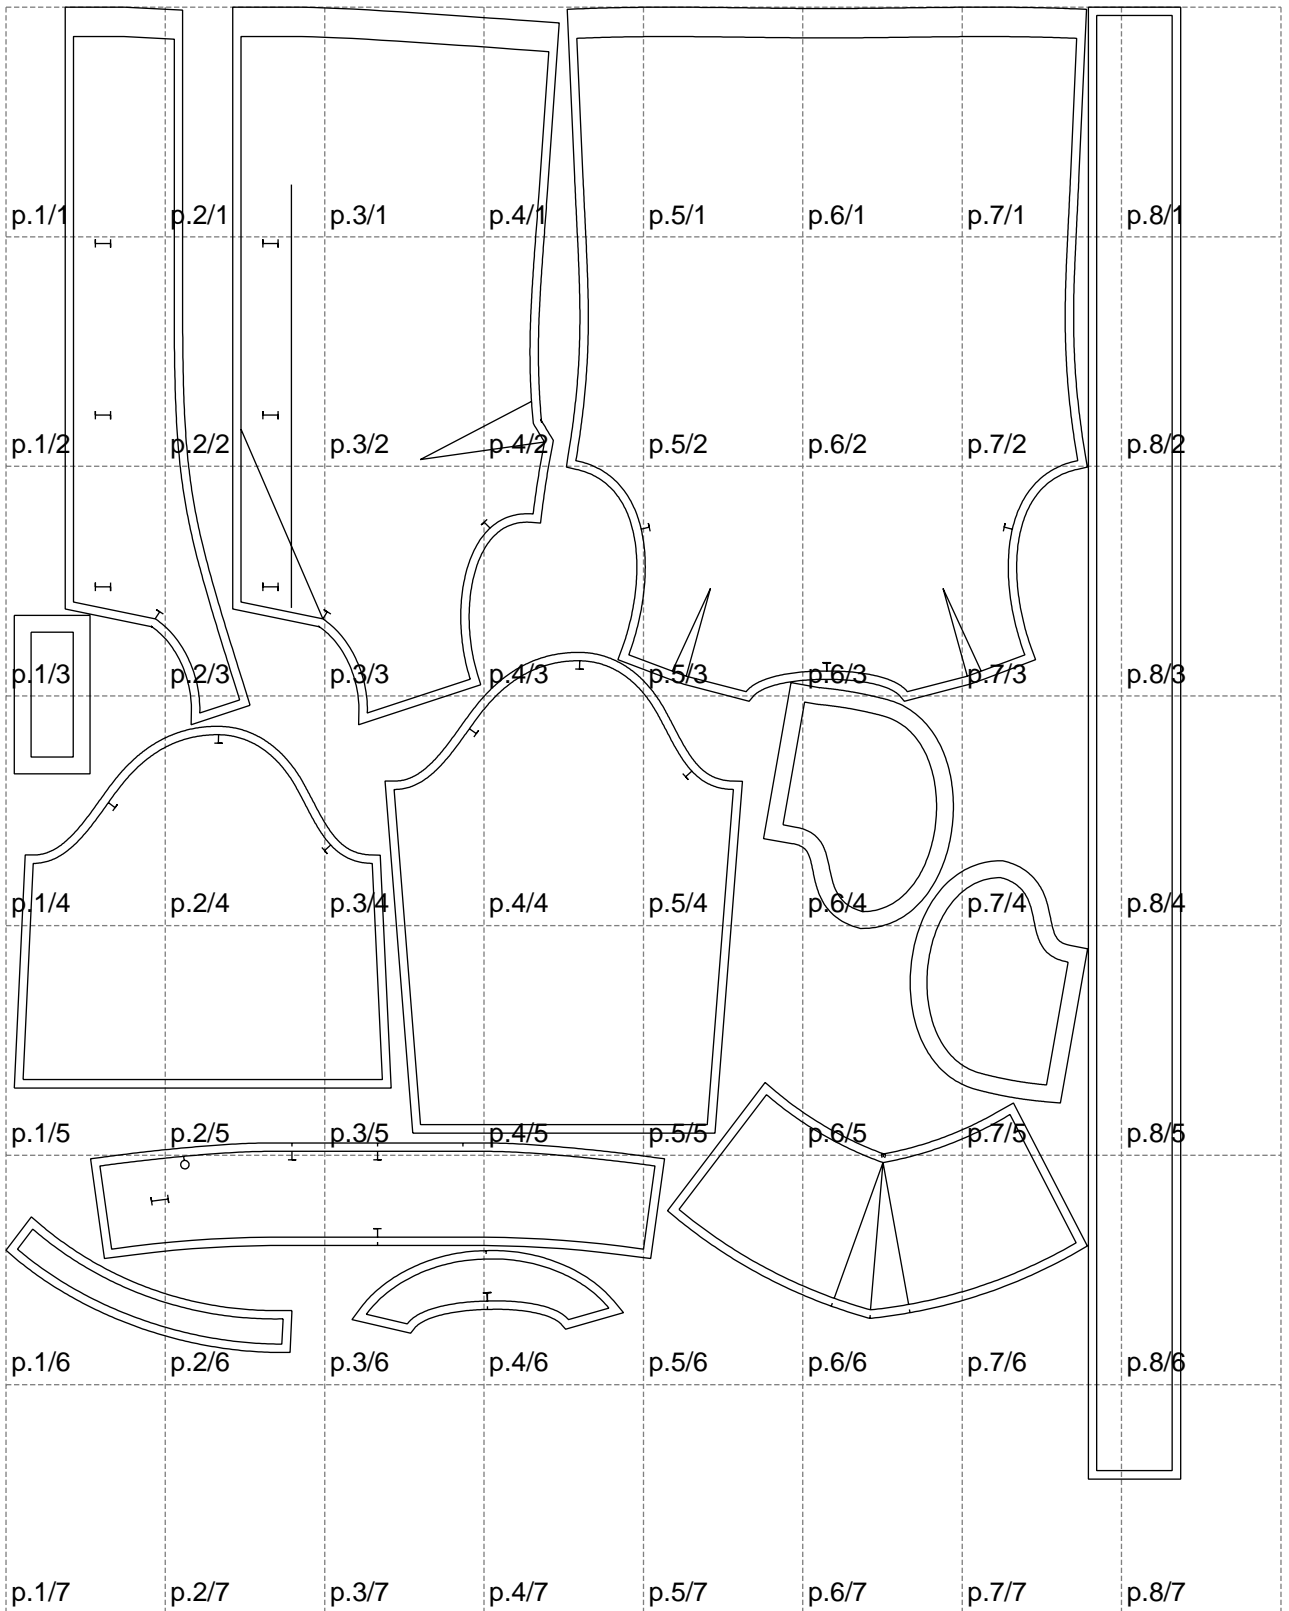

Not for print

Paper size: A4, size:1399.00 x1752.71 mm

# Example

size:1499.00 x1950.90 mm

Maneken =1 ver.0

rz\_1=170

rz\_16=100

rz\_17=85.4

rz\_18=80.2

rz\_19=108

rz\_20=105.4

---

. . . . .  
. . . . .  
. . . . .