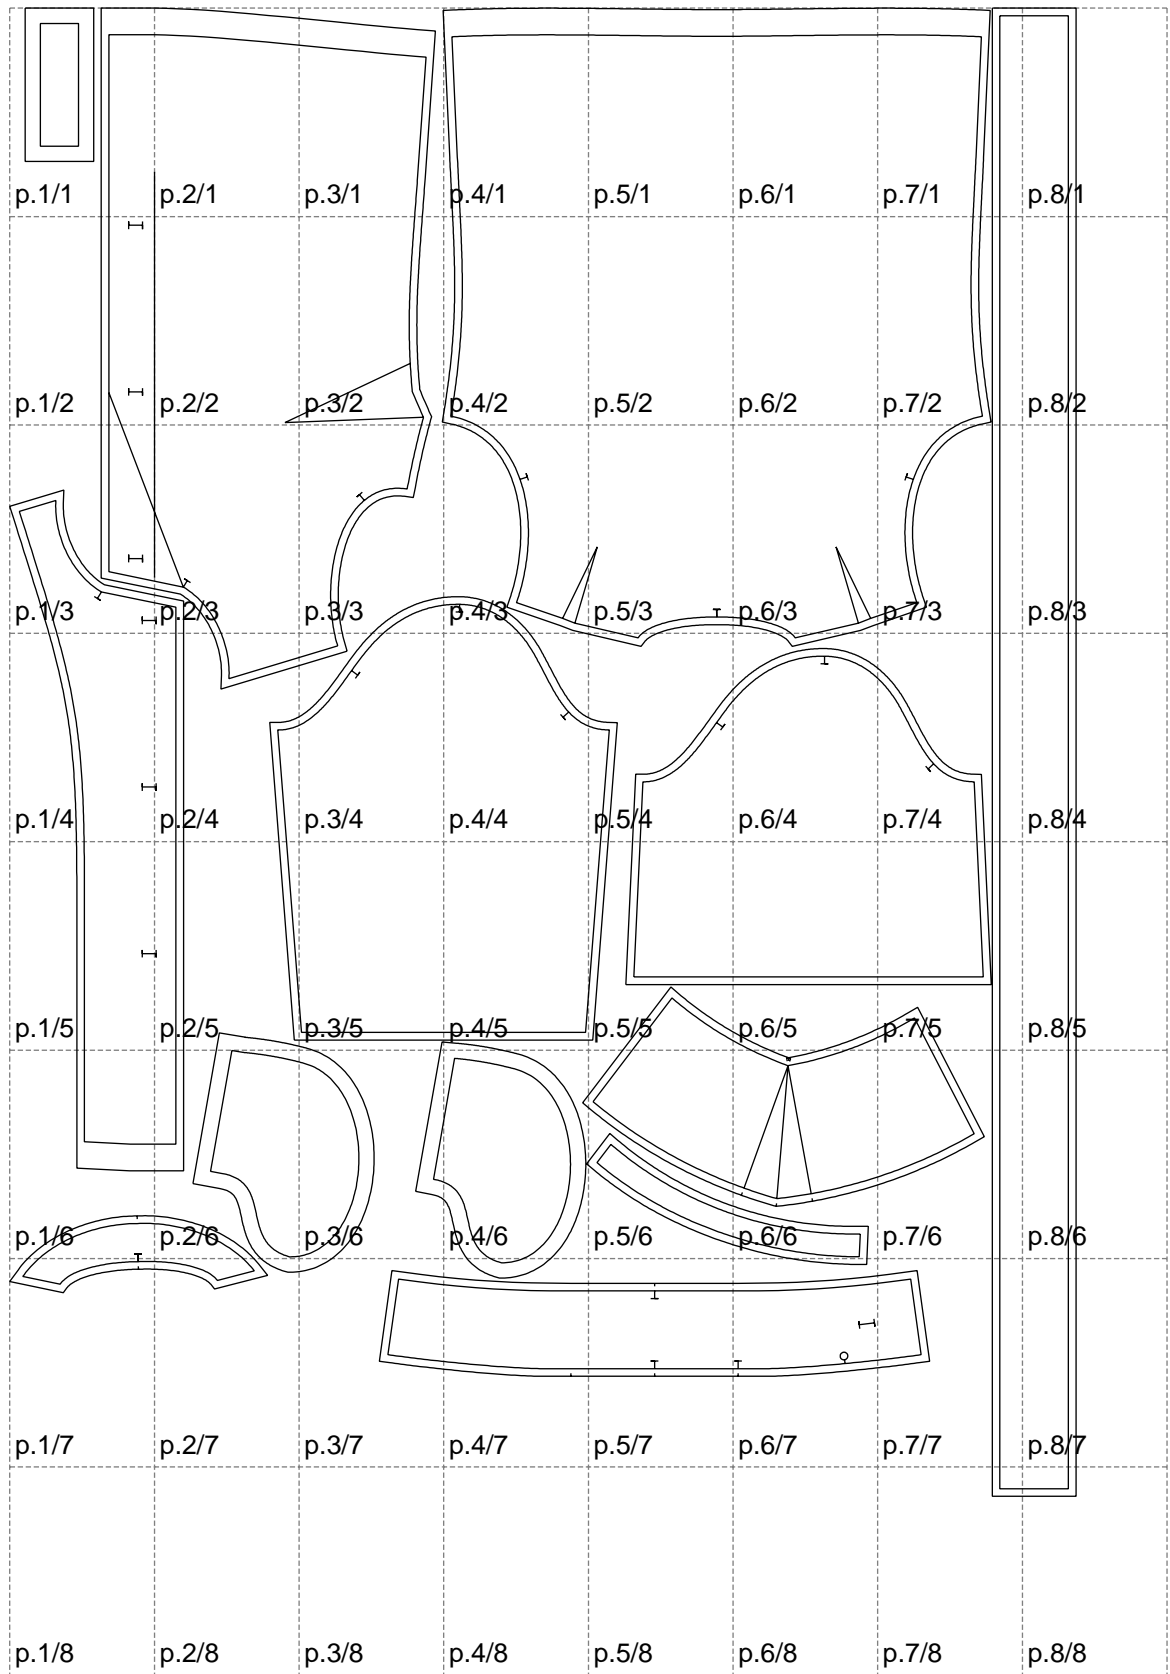

Not for print

Paper size: A4, size:1399.00 x1952.32 mm

# Example

size:1499.00 x2228.49 mm

Maneken =1 ver.0

rz\_1=170

rz\_16=120

rz\_17=104

rz\_18=103.6

rz\_19=128

rz\_20=125.1

---

. . . . .  
. . . . .  
. . . . .