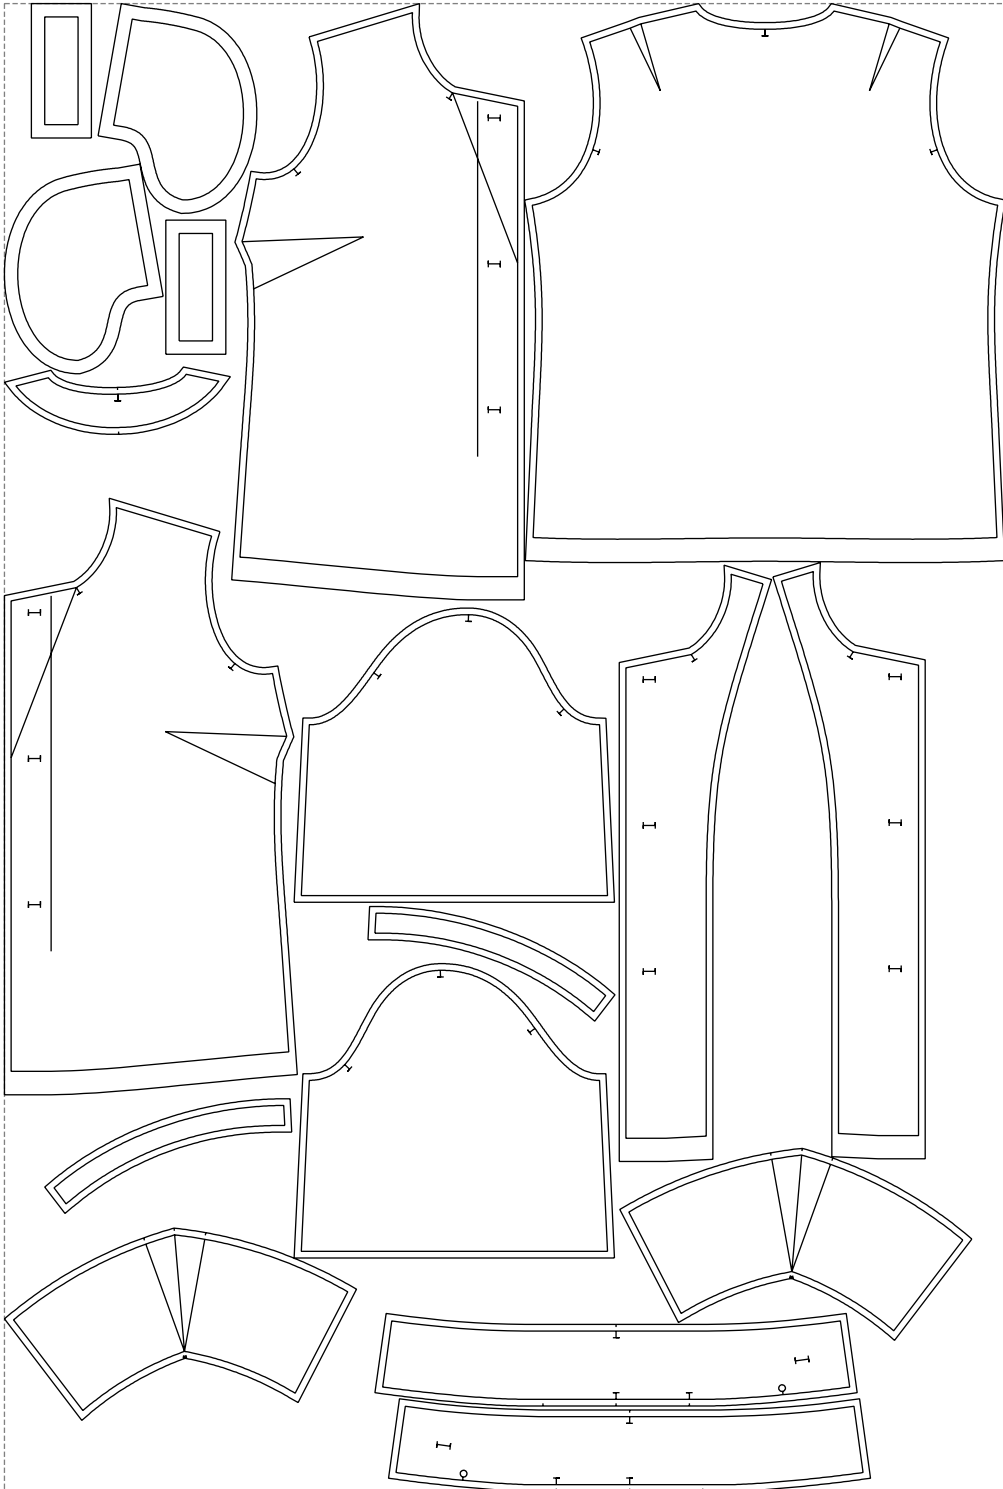

Not for print

Paper size: A4, size:1399.00 x1952.32 mm

# Example

size:1499.00 x2228.49 mm

Maneken =1 ver.0

rz\_1=170

rz\_16=120

rz\_17=104

rz\_18=103.6

rz\_19=128

rz\_20=125.1

---

. . . . .  
. . . . .  
. . . . .