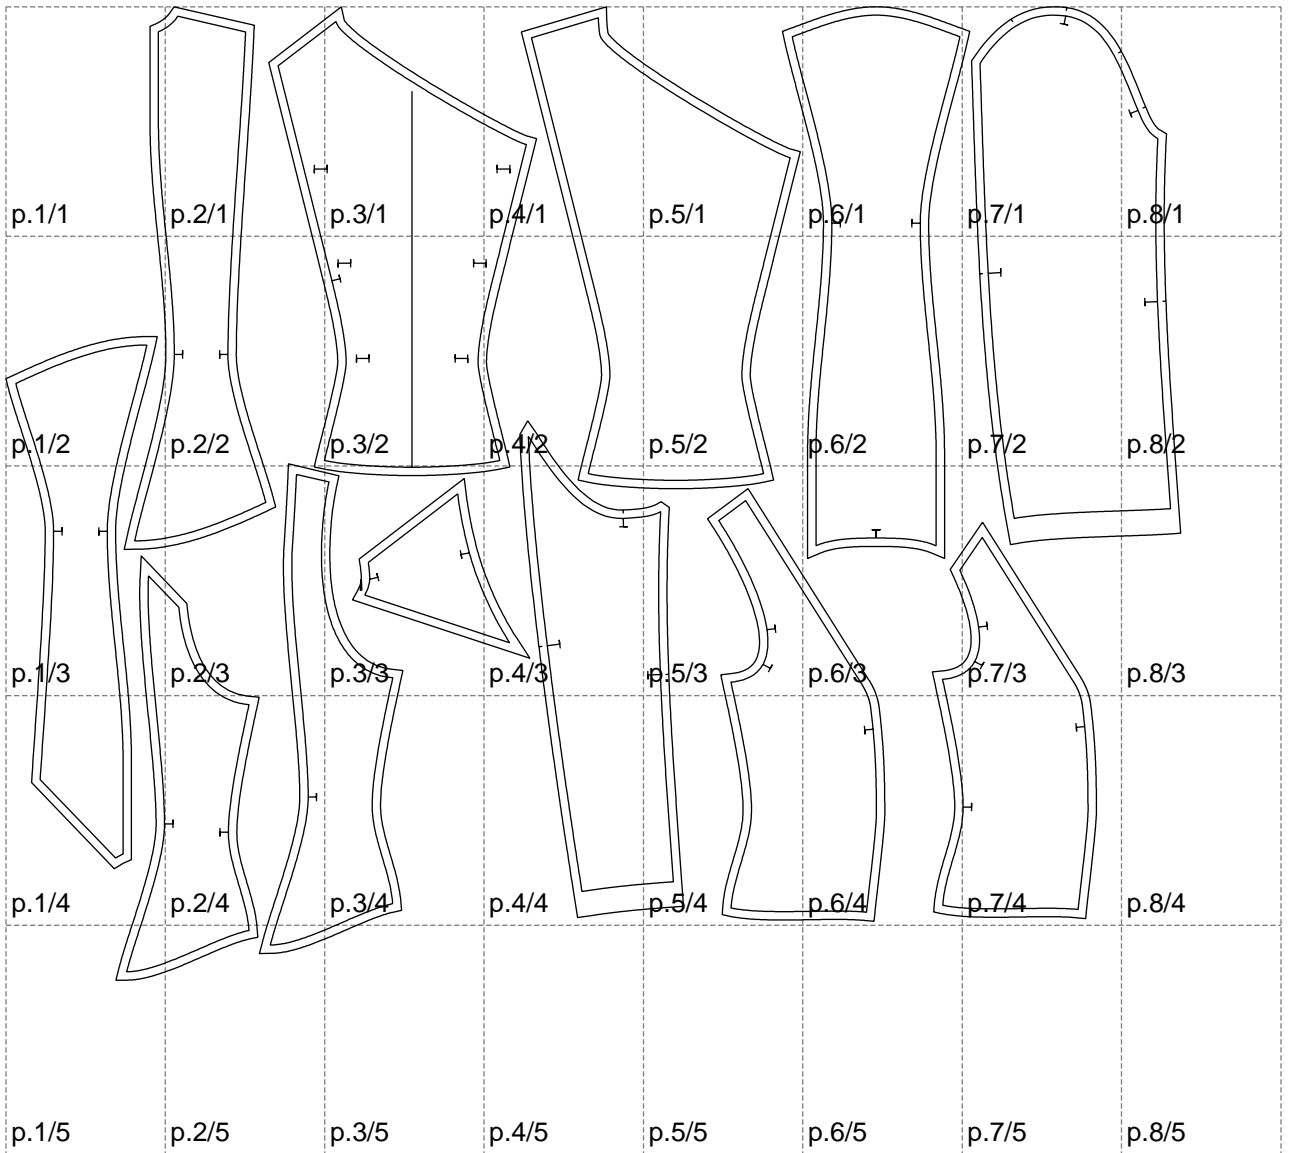

Not for print

Paper size: A4, size:1399.00 x1159.23 mm

# Example

size:1499.00 x1688.64 mm

Maneken =1 ver.0

rz\_1=170

rz\_16=96

rz\_17=82

rz\_18=76

rz\_19=104

rz\_20=101.8

---

. . . . .  
. . . . .  
. . . . .