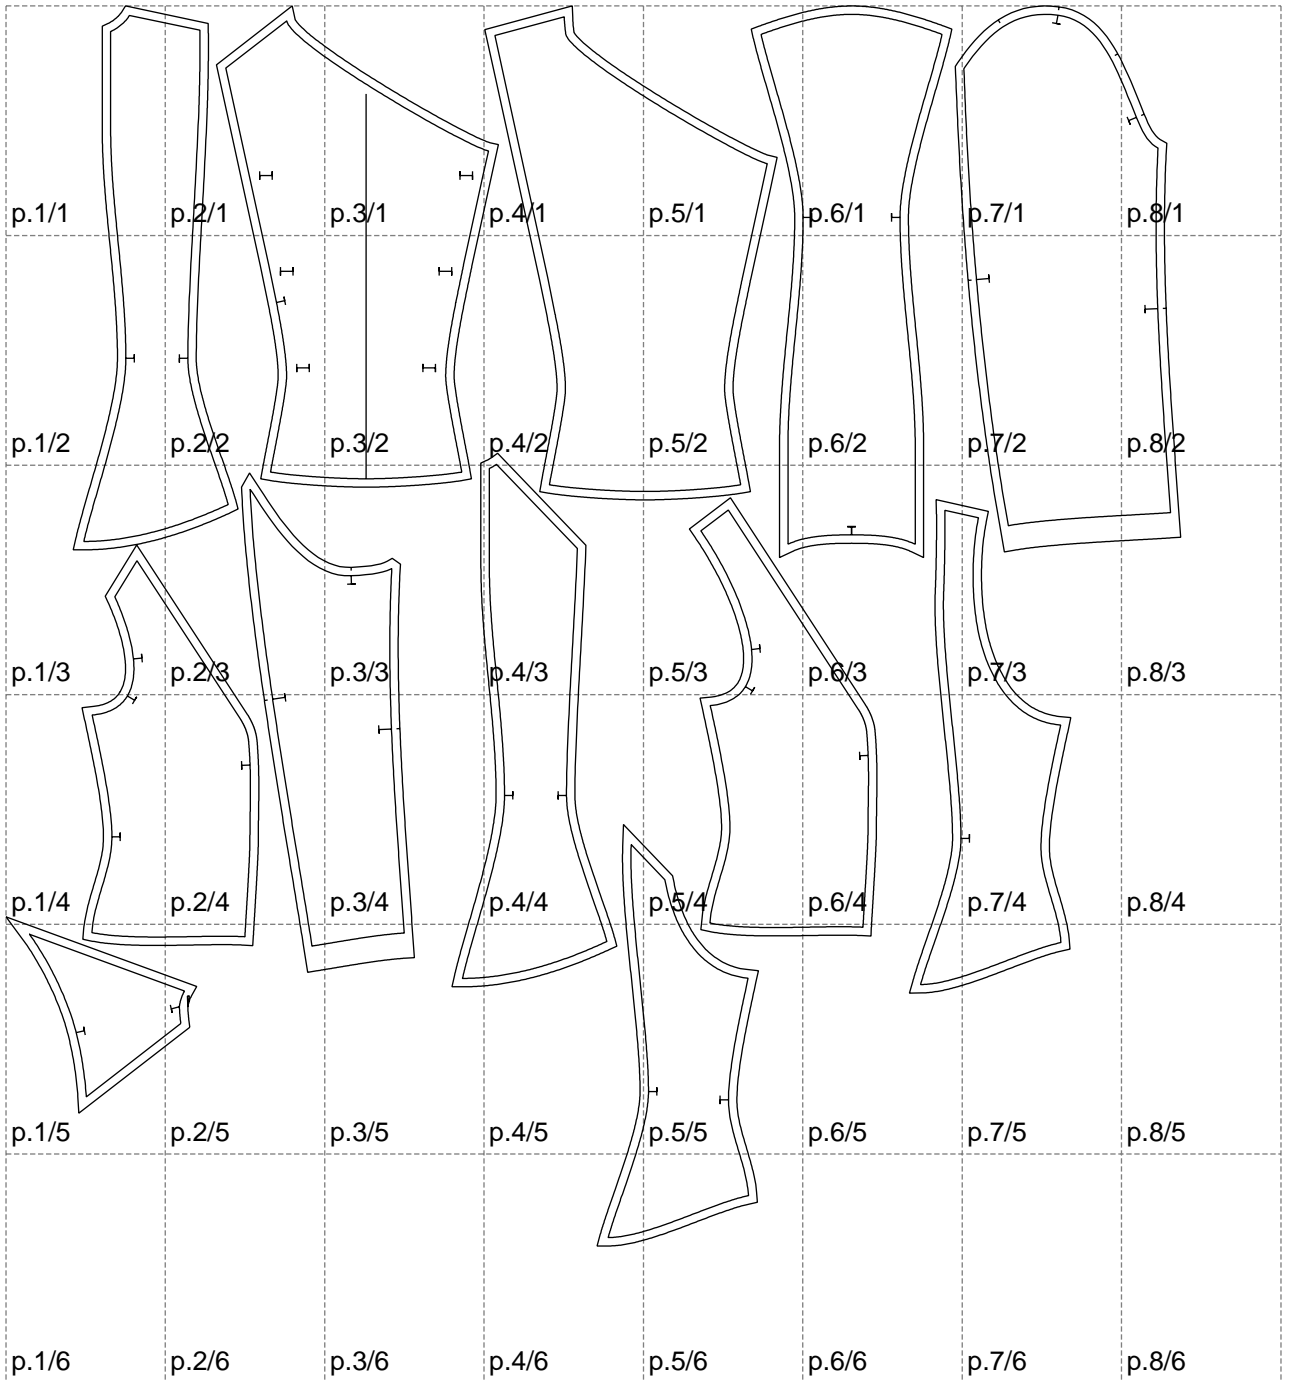

Not for print

Paper size: A4, size:1399.00 x1476.70 mm

Maneken =1 ver.0

rz\_1=170

rz\_16=108

rz\_17=92.5

rz\_18=89.2

rz\_19=116

rz\_20=113

---

. . . . .  
. . . . .  
. . . . .