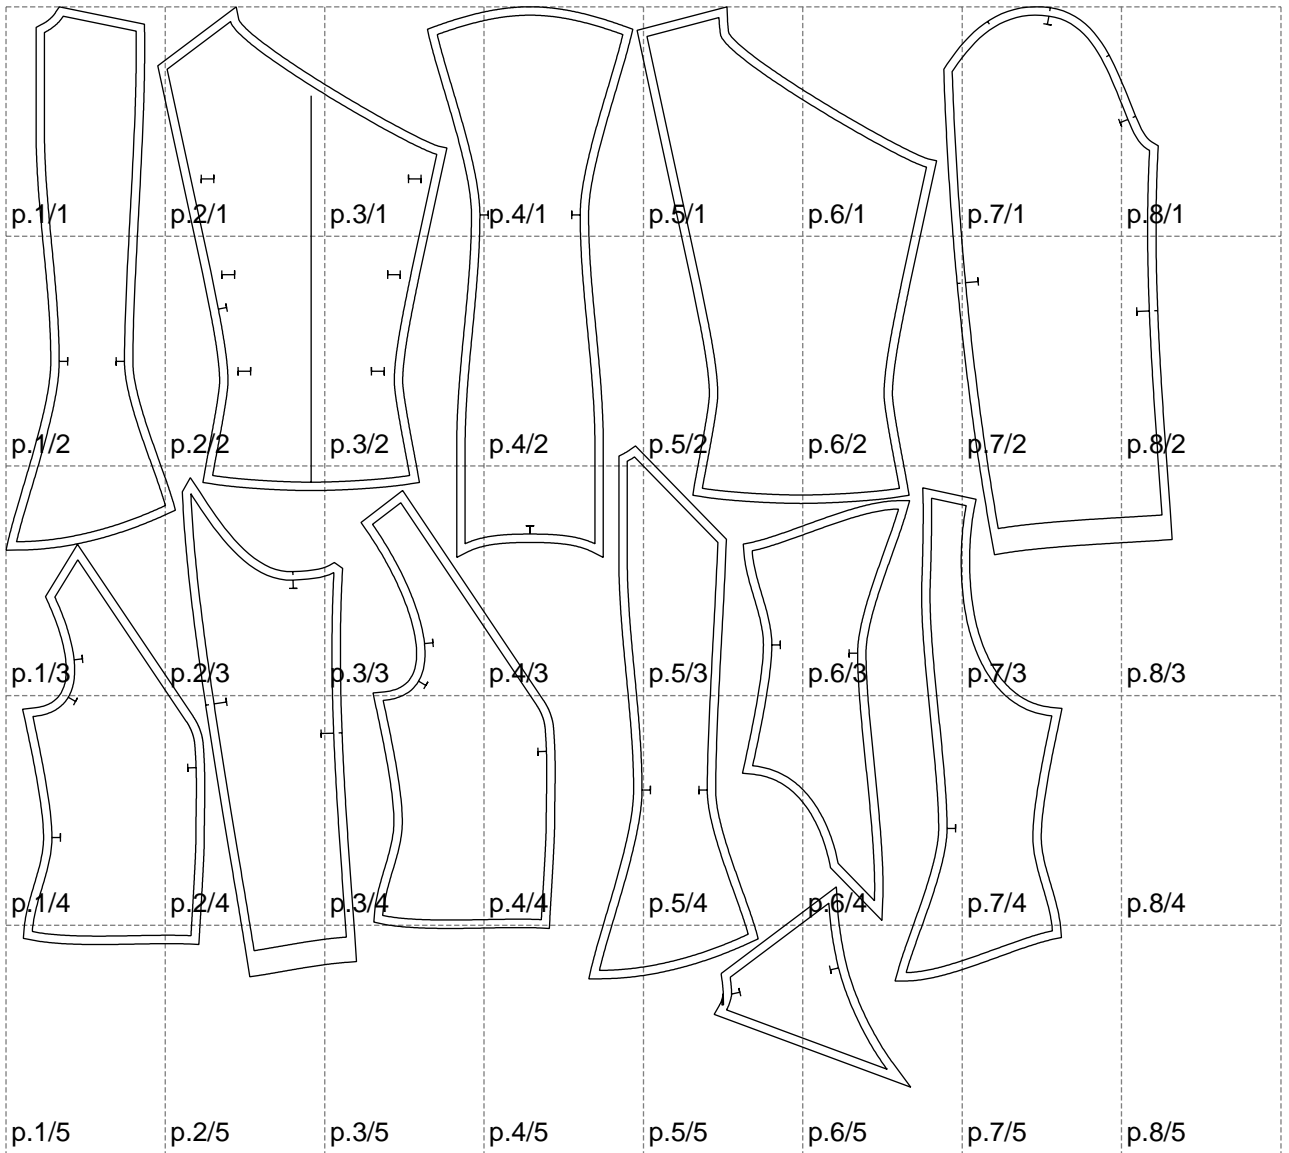

Not for print

Paper size: A4, size:1388.94 x1286.52 mm

# Example

size:1499.00 x1835.06 mm

Maneken =1 ver.0

rz\_1=170

rz\_16=112

rz\_17=96.2

rz\_18=94

rz\_19=120

rz\_20=117

---

. . . . .  
. . . . .  
. . . . .