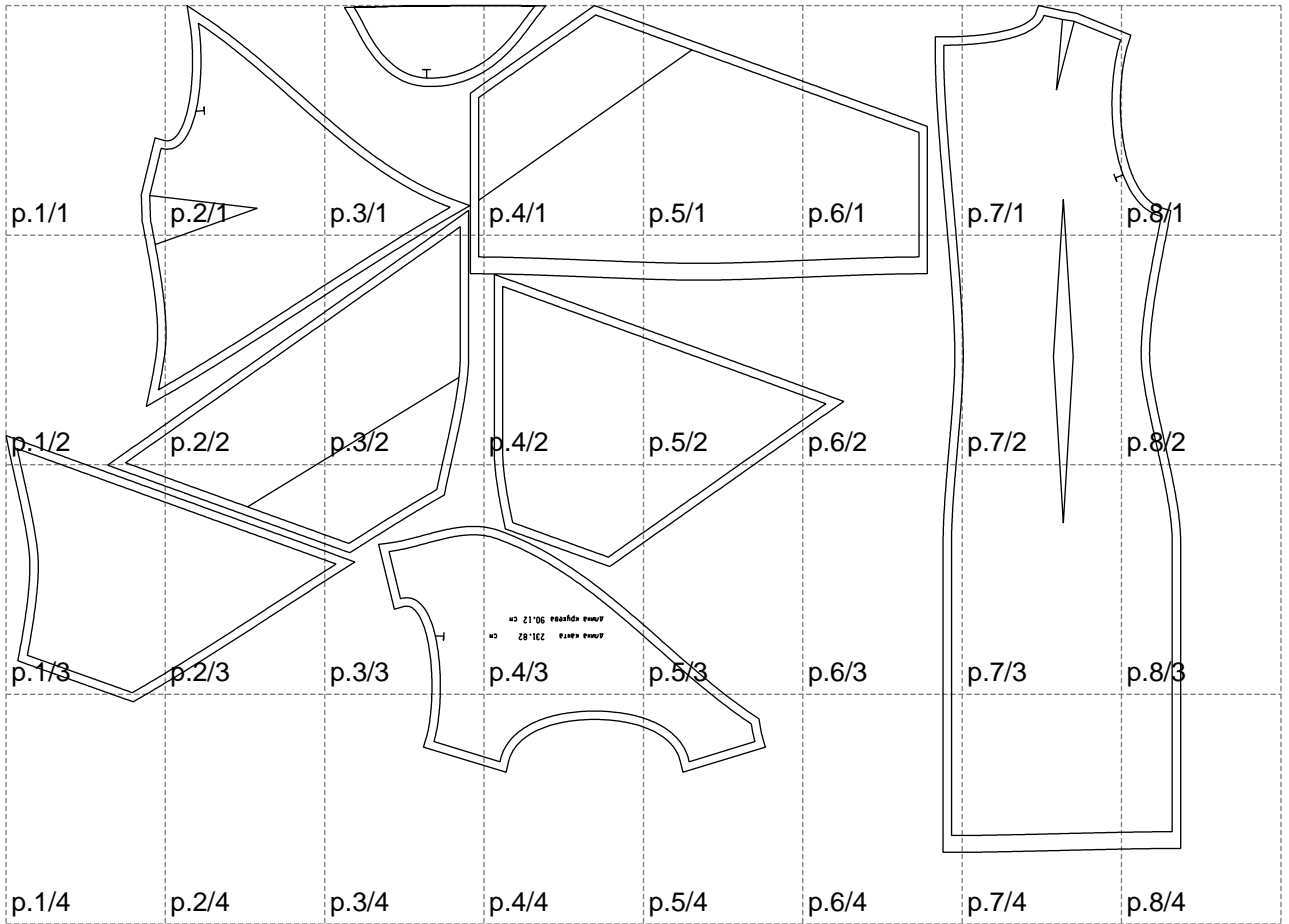

Not for print

Paper size: A4, size:1399.00 x1008.35 mm

# Example

size:1499.00 x1161.13 mm

Maneken =1 ver.0

rz\_1=170

rz\_16=96

rz\_17=82

rz\_18=76

rz\_19=104

rz\_20=101.8

---

. . . . .  
. . . . .  
. . . . .