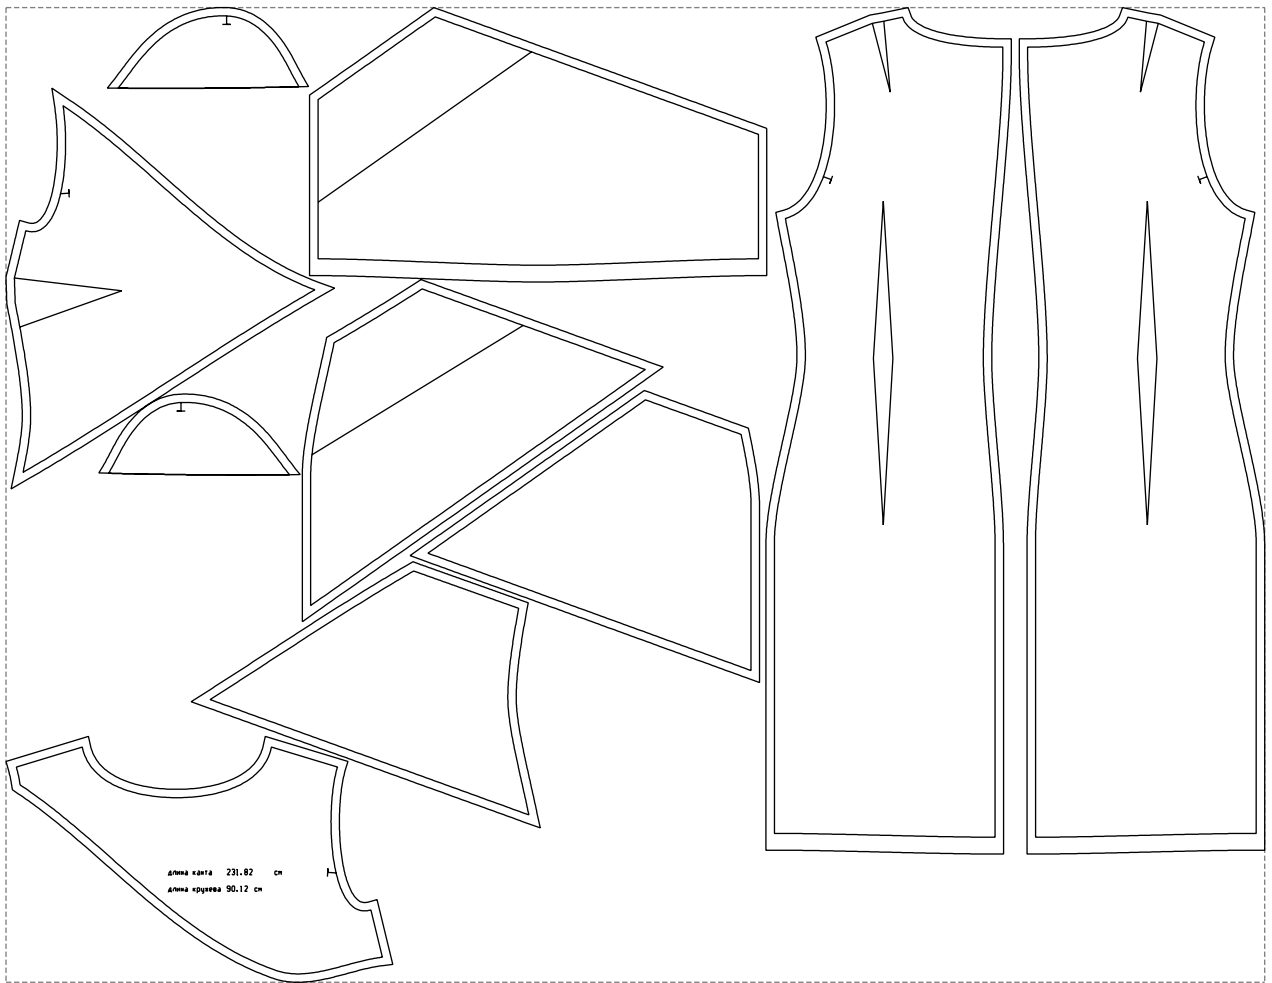

Not for print

Paper size: A4, size:1399.00 x1008.35 mm

# Example

size:1499.00 x1161.13 mm

Maneken =1 ver.0

rz\_1=170

rz\_16=96

rz\_17=82

rz\_18=76

rz\_19=104

rz\_20=101.8

---

. . . . .  
. . . . .  
. . . . .