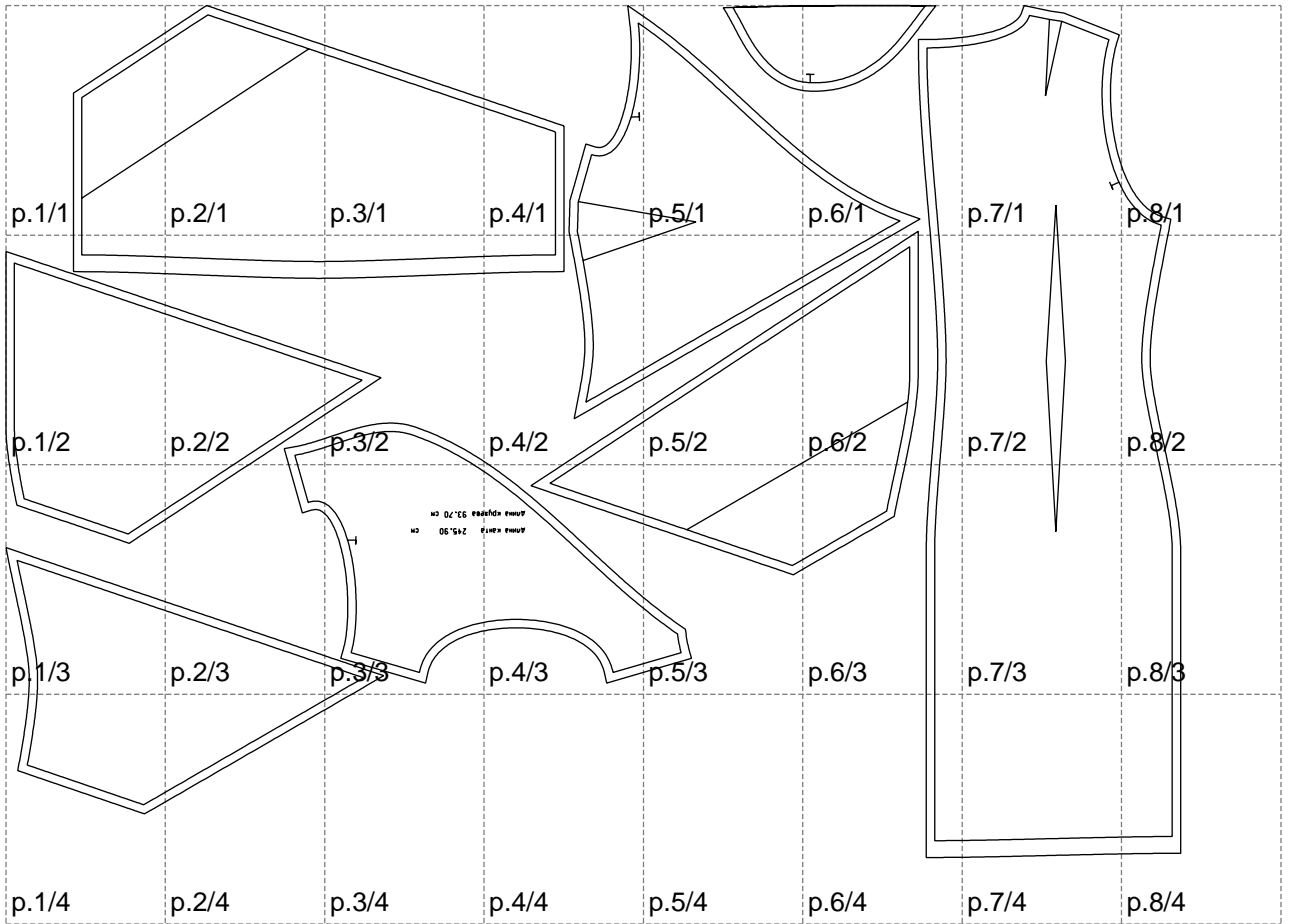

Not for print

Paper size: A4, size:1399.00 x1014.44 mm

# Example

size:1499.00 x1284.17 mm

Maneken =1 ver.0

rz\_1=170

rz\_16=104

rz\_17=88.9

rz\_18=84.4

rz\_19=112

rz\_20=109.3

---

. . . . .  
. . . . .  
. . . . .