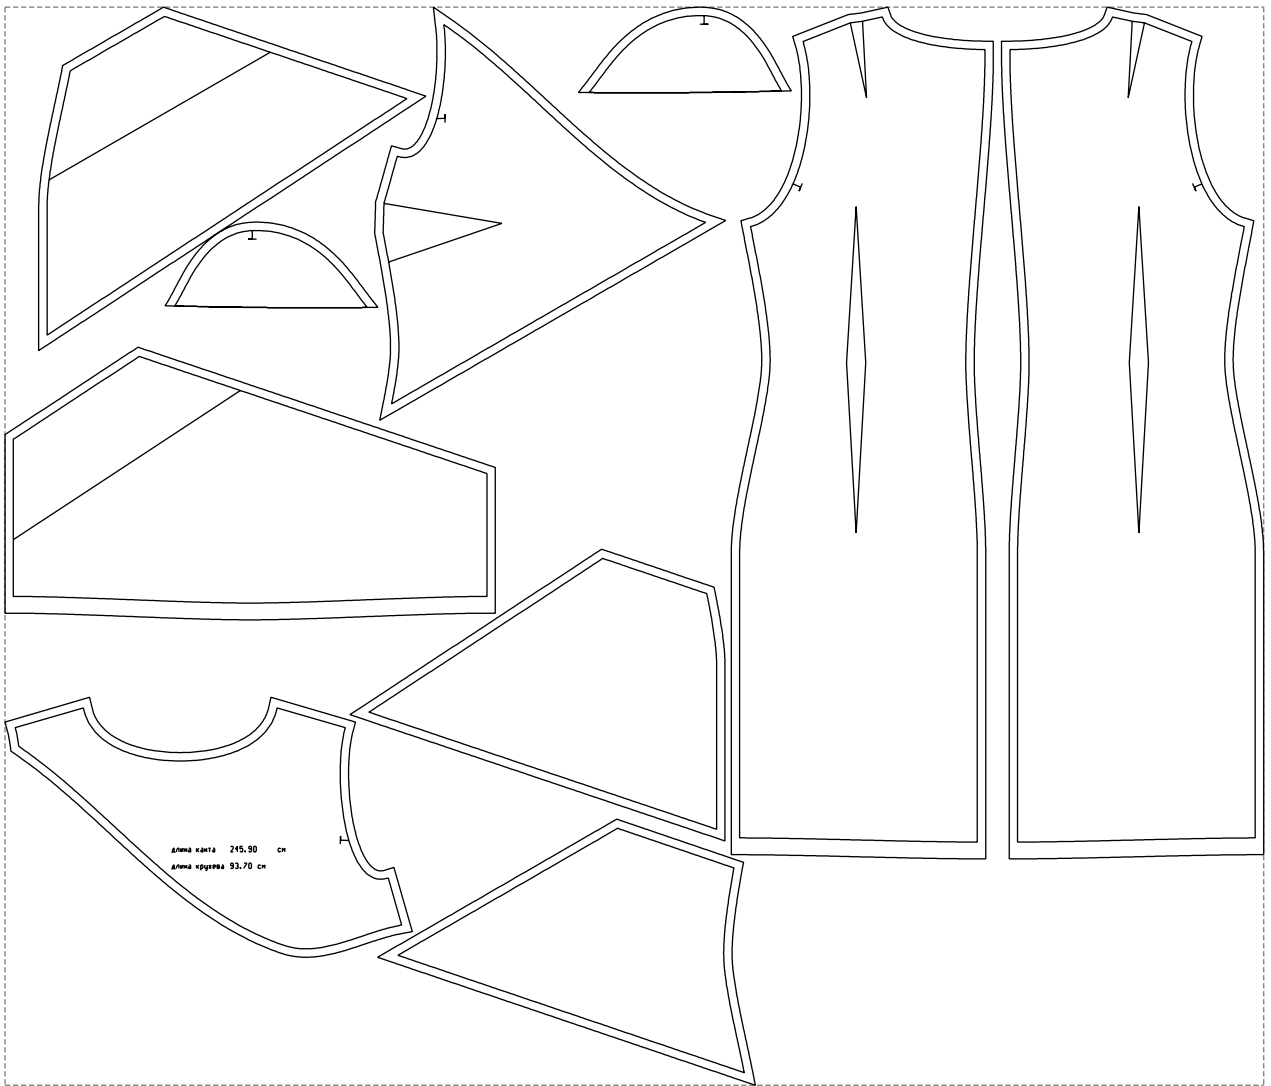

Not for print

Paper size: A4, size:1399.00 x1014.44 mm

# Example

size:1499.00 x1284.17 mm

Maneken =1 ver.0

rz\_1=170

rz\_16=104

rz\_17=88.9

rz\_18=84.4

rz\_19=112

rz\_20=109.3

---

. . . . .  
. . . . .  
. . . . .