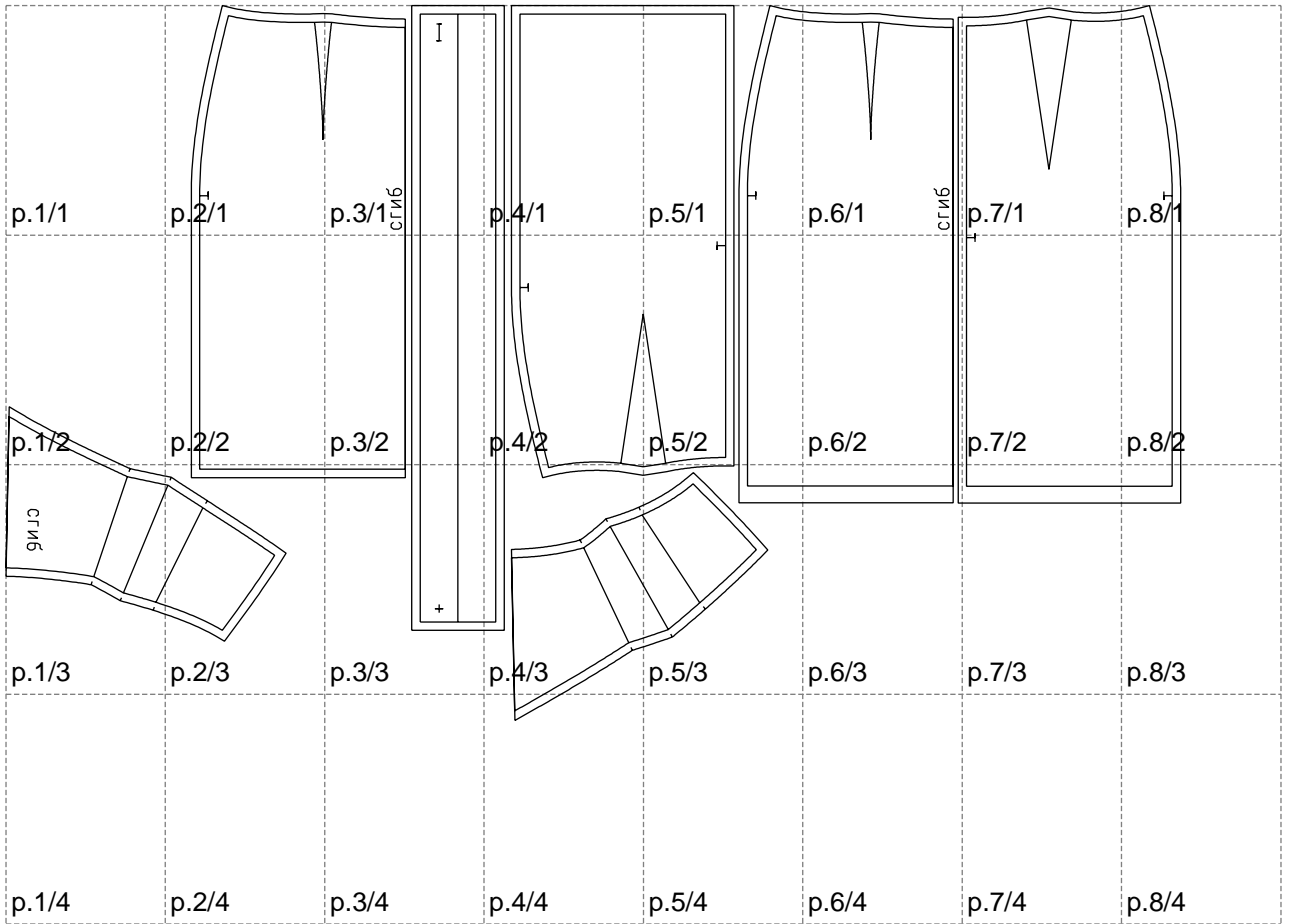

Not for print

Paper size: A4, size:1399.00 x851.20 mm

# Example

size:1499.00 x744.08 mm

Maneken =1 ver.0

rz\_1=170

rz\_16=88

rz\_17=75.6

rz\_18=67.6

rz\_19=96

rz\_20=94.6

---

. . . . .  
. . . . .  
. . . . .