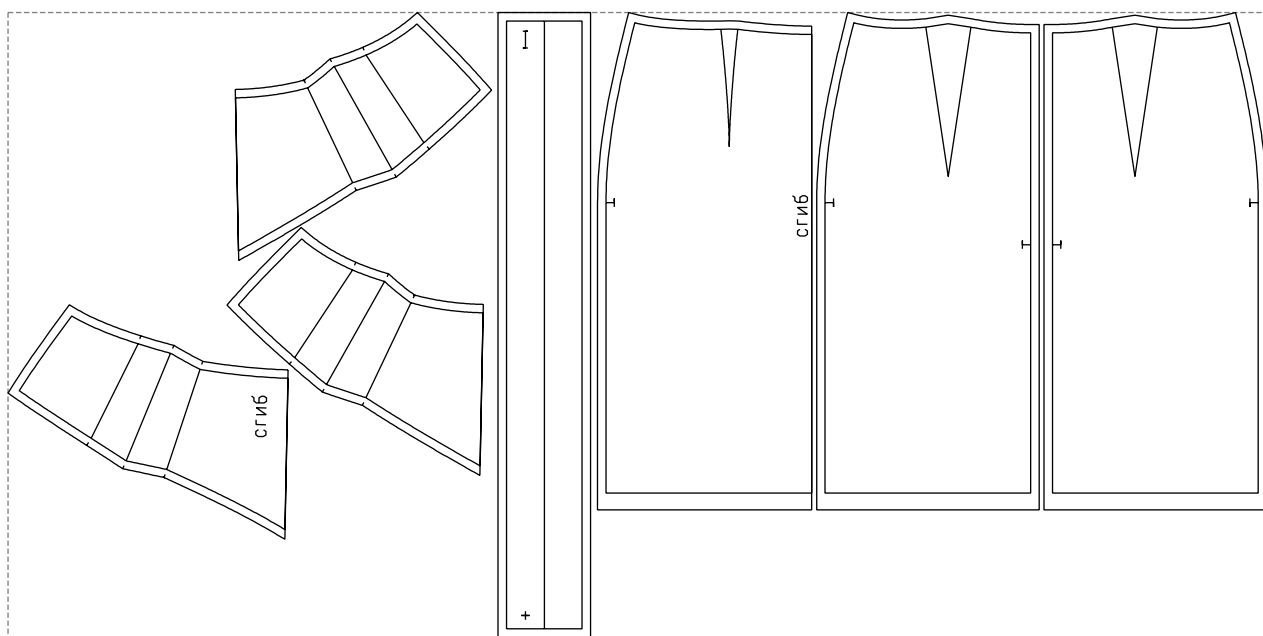

Not for print

Paper size: A4, size:1399.00 x851.20 mm

# Example

size:1499.00 x744.08 mm

Maneken =1 ver.0

rz\_1=170

rz\_16=88

rz\_17=75.6

rz\_18=67.6

rz\_19=96

rz\_20=94.6

---

. . . . .  
. . . . .  
. . . . .