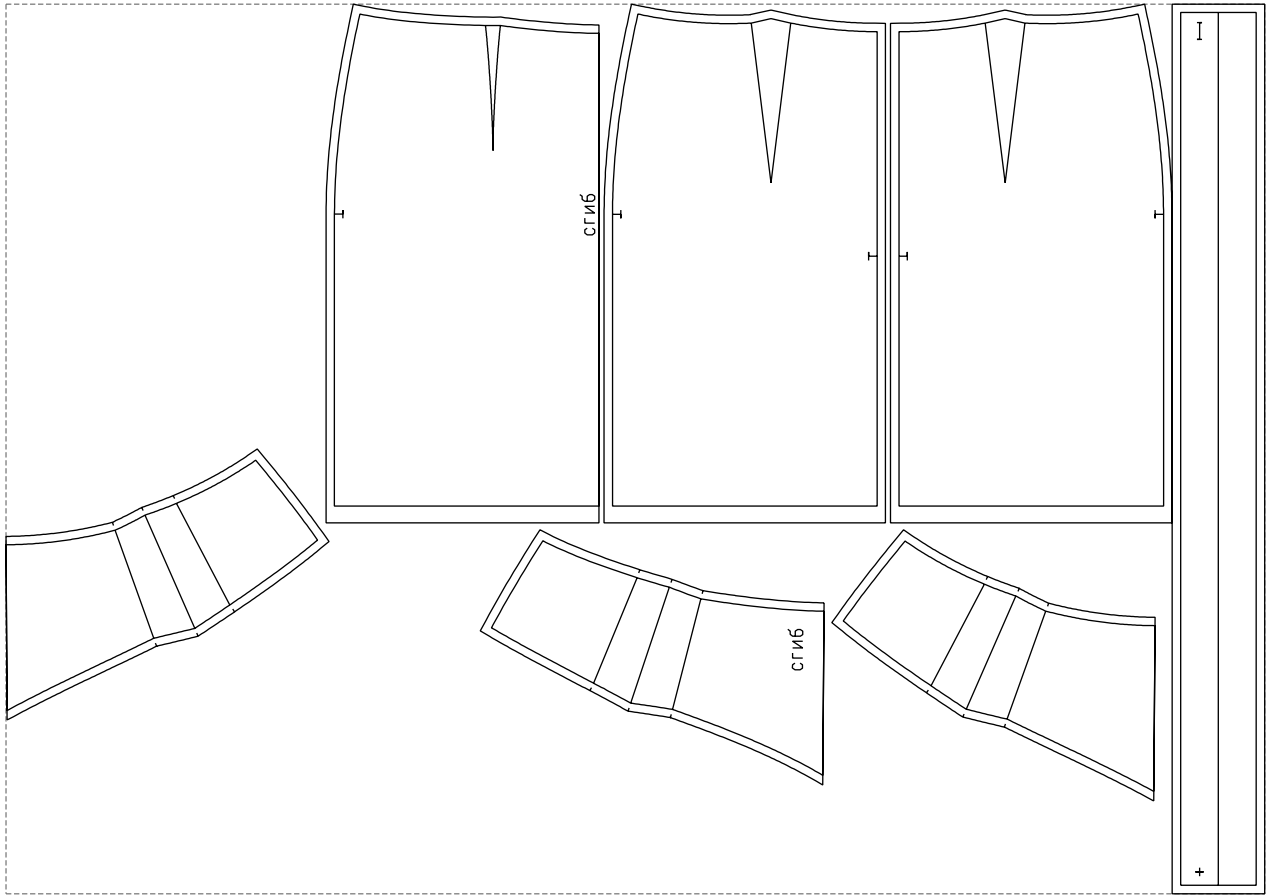

Not for print

Paper size: A4, size:1368.89 x1158.13 mm

# Example

size:1499.00 x1059.82 mm

Maneken =1 ver.0

rz\_1=170

rz\_16=116

rz\_17=100

rz\_18=98.8

rz\_19=124