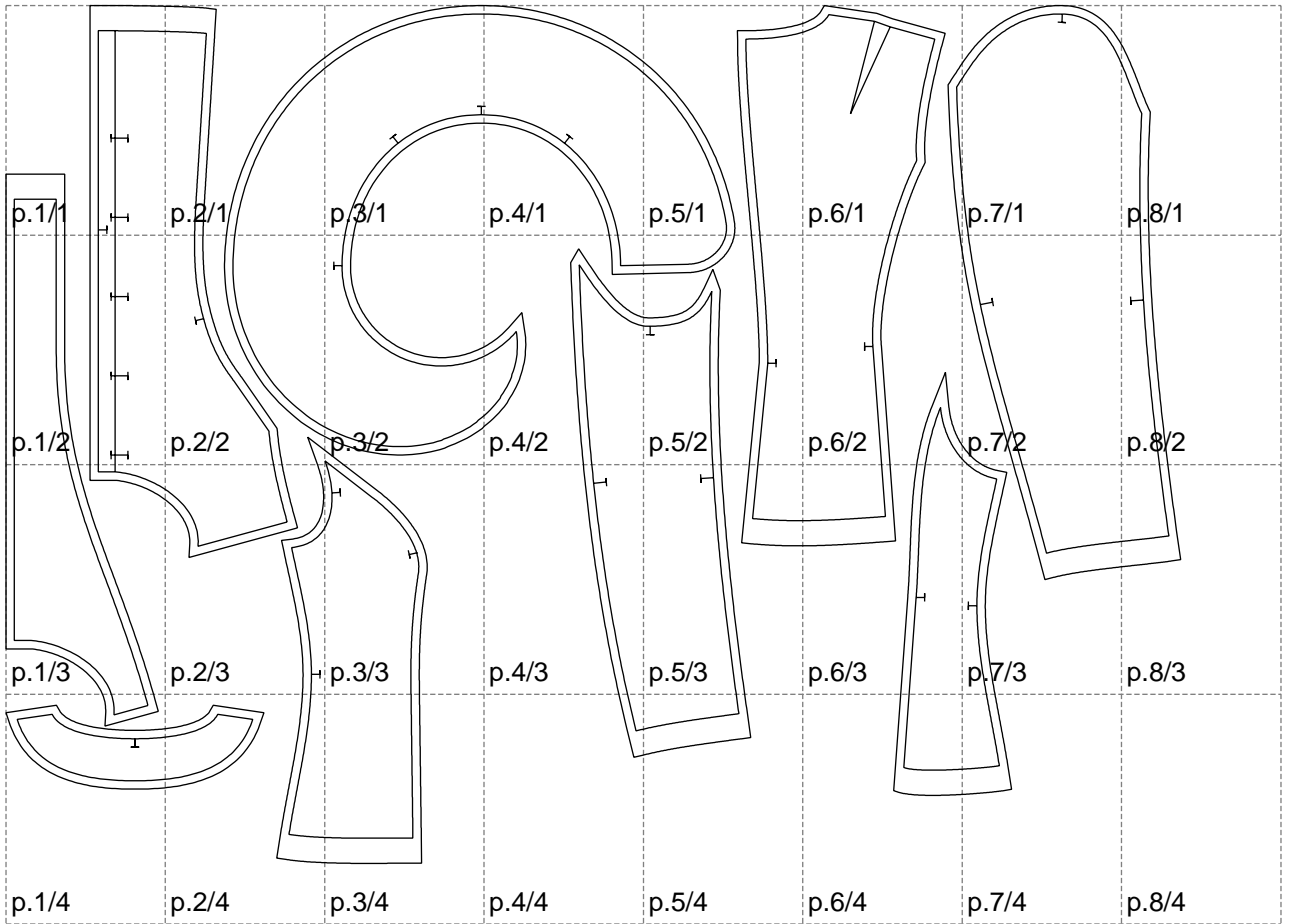

Not for print

Paper size: A4, size:1399.00 x1021.48 mm

# Example

size:1499.00 x1835.61 mm

Maneken =1 ver.0

rz\_1=170

rz\_16=92

rz\_17=78.8

rz\_18=71.8

rz\_19=100

rz\_20=98.1

---

. . . . .  
. . . . .  
. . . . .