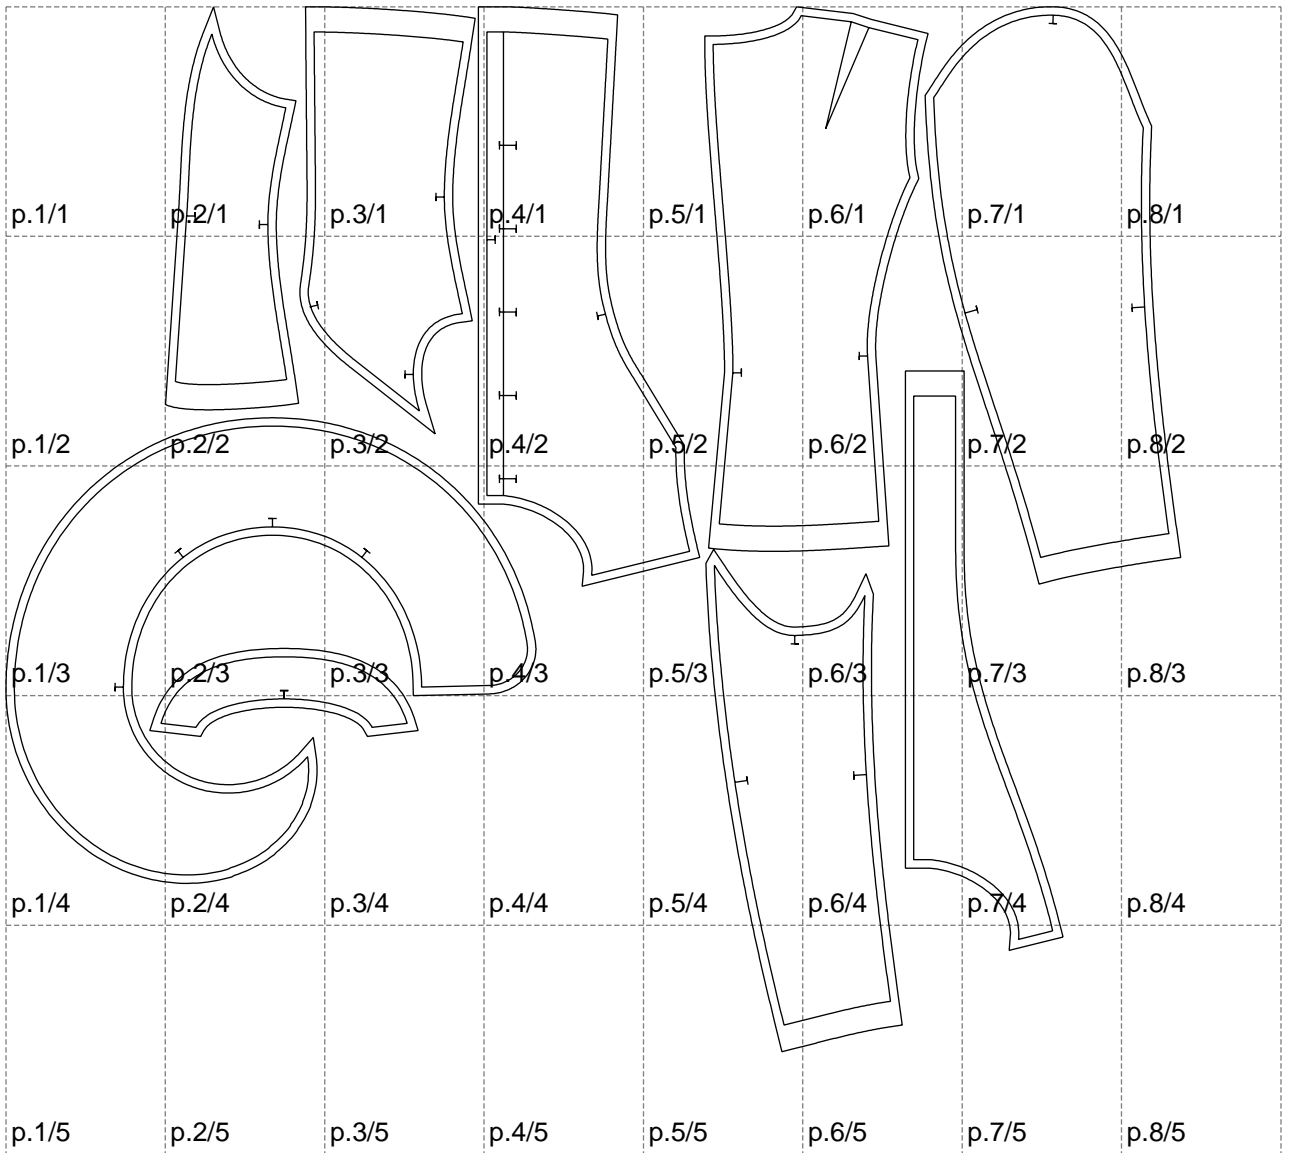

Not for print

Paper size: A4, size:1399.00 x1244.25 mm

# Example

size:1499.00 x1998.54 mm

Maneken =1 ver.0

rz\_1=170

rz\_16=112

rz\_17=96.2

rz\_18=94

rz\_19=120

rz\_20=117

---

. . . . .  
. . . . .  
. . . . .