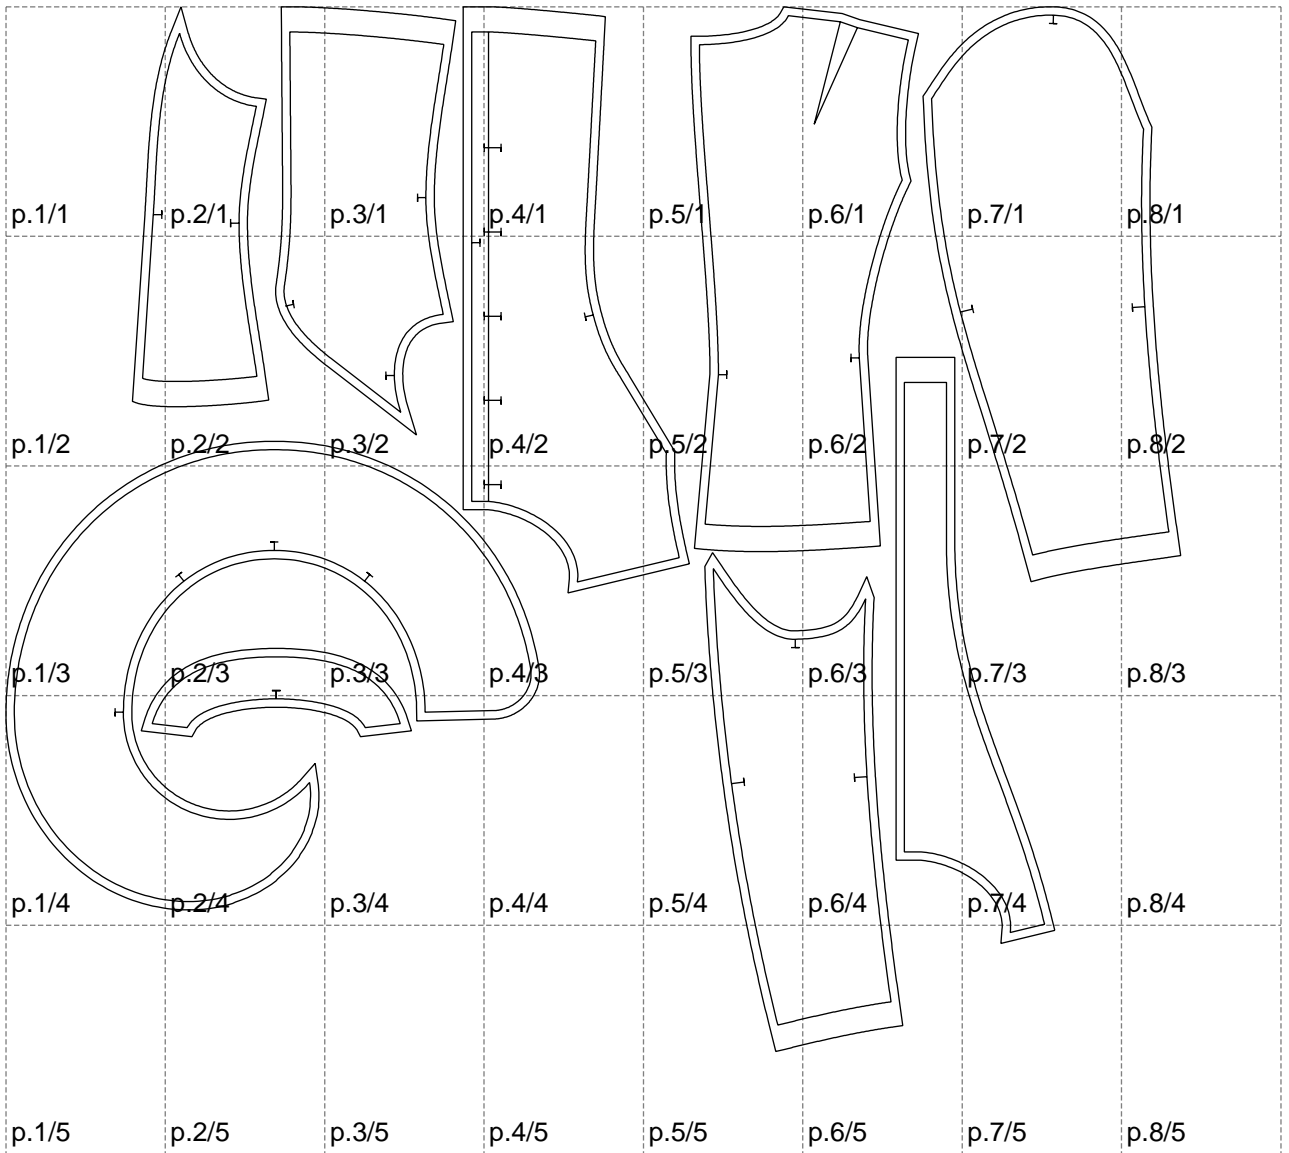

Not for print

Paper size: A4, size:1399.00 x1244.16 mm

# Example

size:1499.00 x1990.22 mm

Maneken =1 ver.0

rz\_1=170

rz\_16=116

rz\_17=100

rz\_18=98.8

rz\_19=124

rz\_20=121

---

. . . . .  
. . . . .  
. . . . .