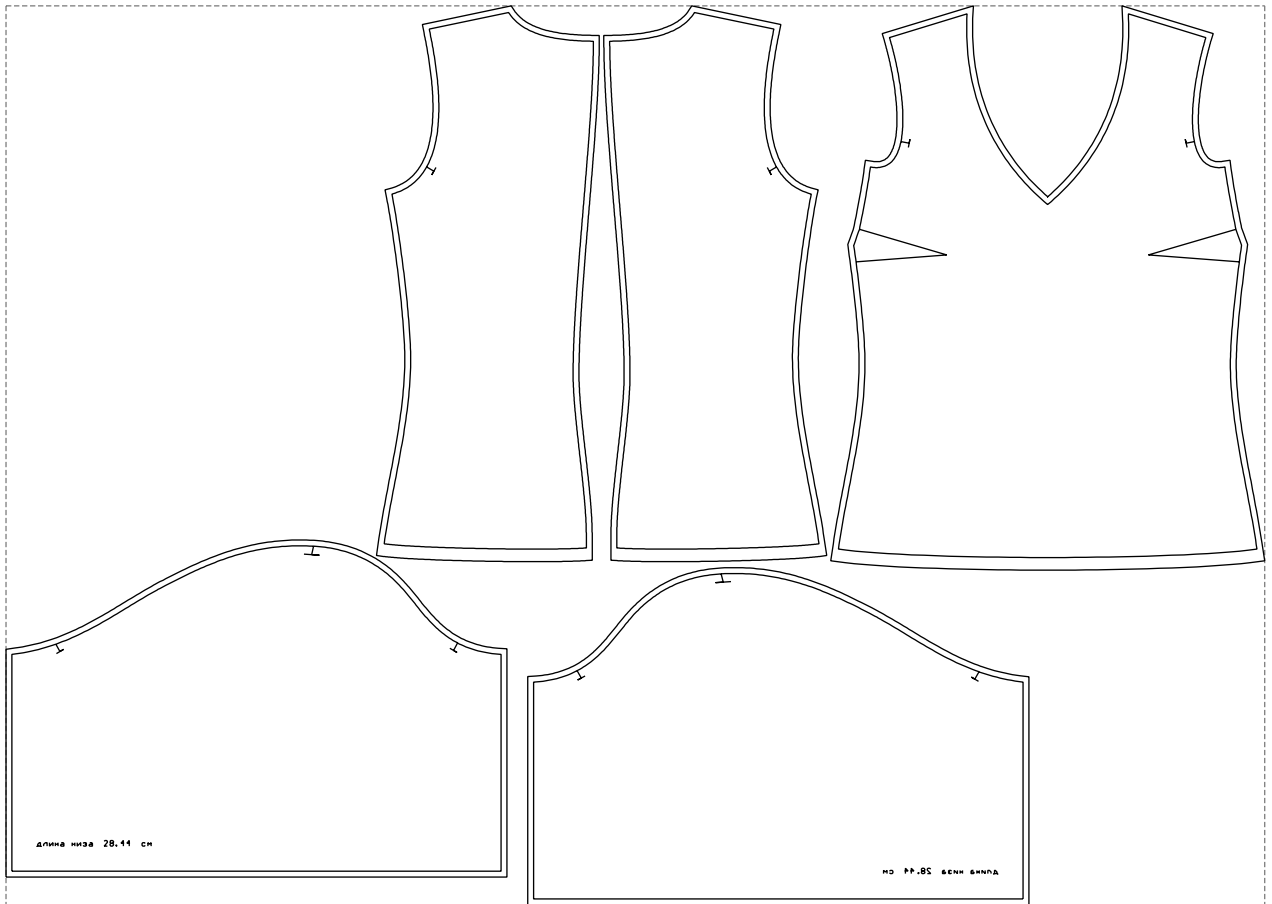

Not for print

Paper size: A4, size:1388.97 x672.18 mm

# Example

size:1499.00 x1070.78 mm

Maneken =1 ver.0

rz\_1=170

rz\_16=100

rz\_17=85.4

rz\_18=80.2

rz\_19=108

rz\_20=105.4

---

. . . . .  
. . . . .  
. . . . .