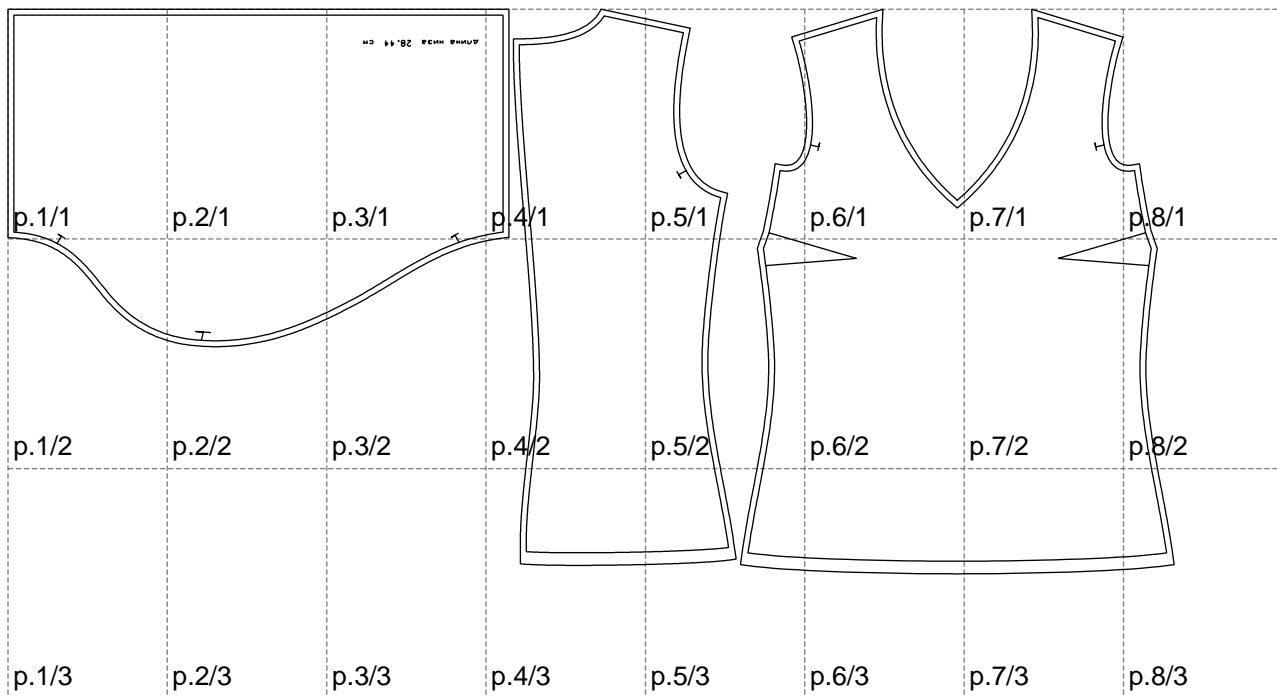

Not for print

Paper size: A4, size:1388.97 x672.18 mm

# Example

size:1499.00 x1070.78 mm

Maneken =1 ver.0

rz\_1=170

rz\_16=100

rz\_17=85.4

rz\_18=80.2

rz\_19=108

rz\_20=105.4

---

. . . . .  
. . . . .  
. . . . .