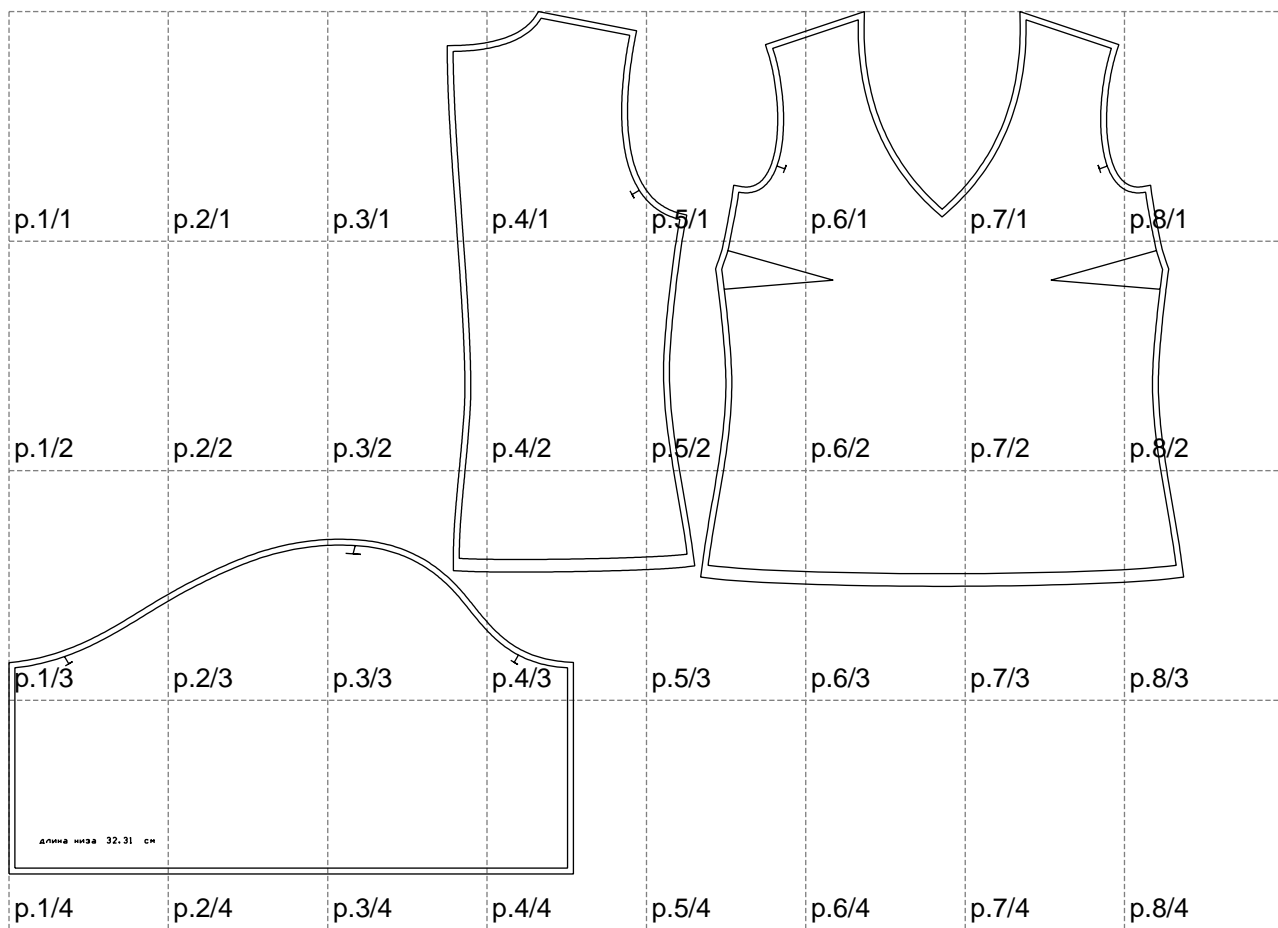

Not for print

Paper size: A4, size:1399.00 x1027.05 mm

# Example

size:1499.00 x1457.74 mm

Maneken =1 ver.0

rz\_1=170

rz\_16=112

rz\_17=96.2

rz\_18=94

rz\_19=120

rz\_20=117

---

. . . . .  
. . . . .  
. . . . .