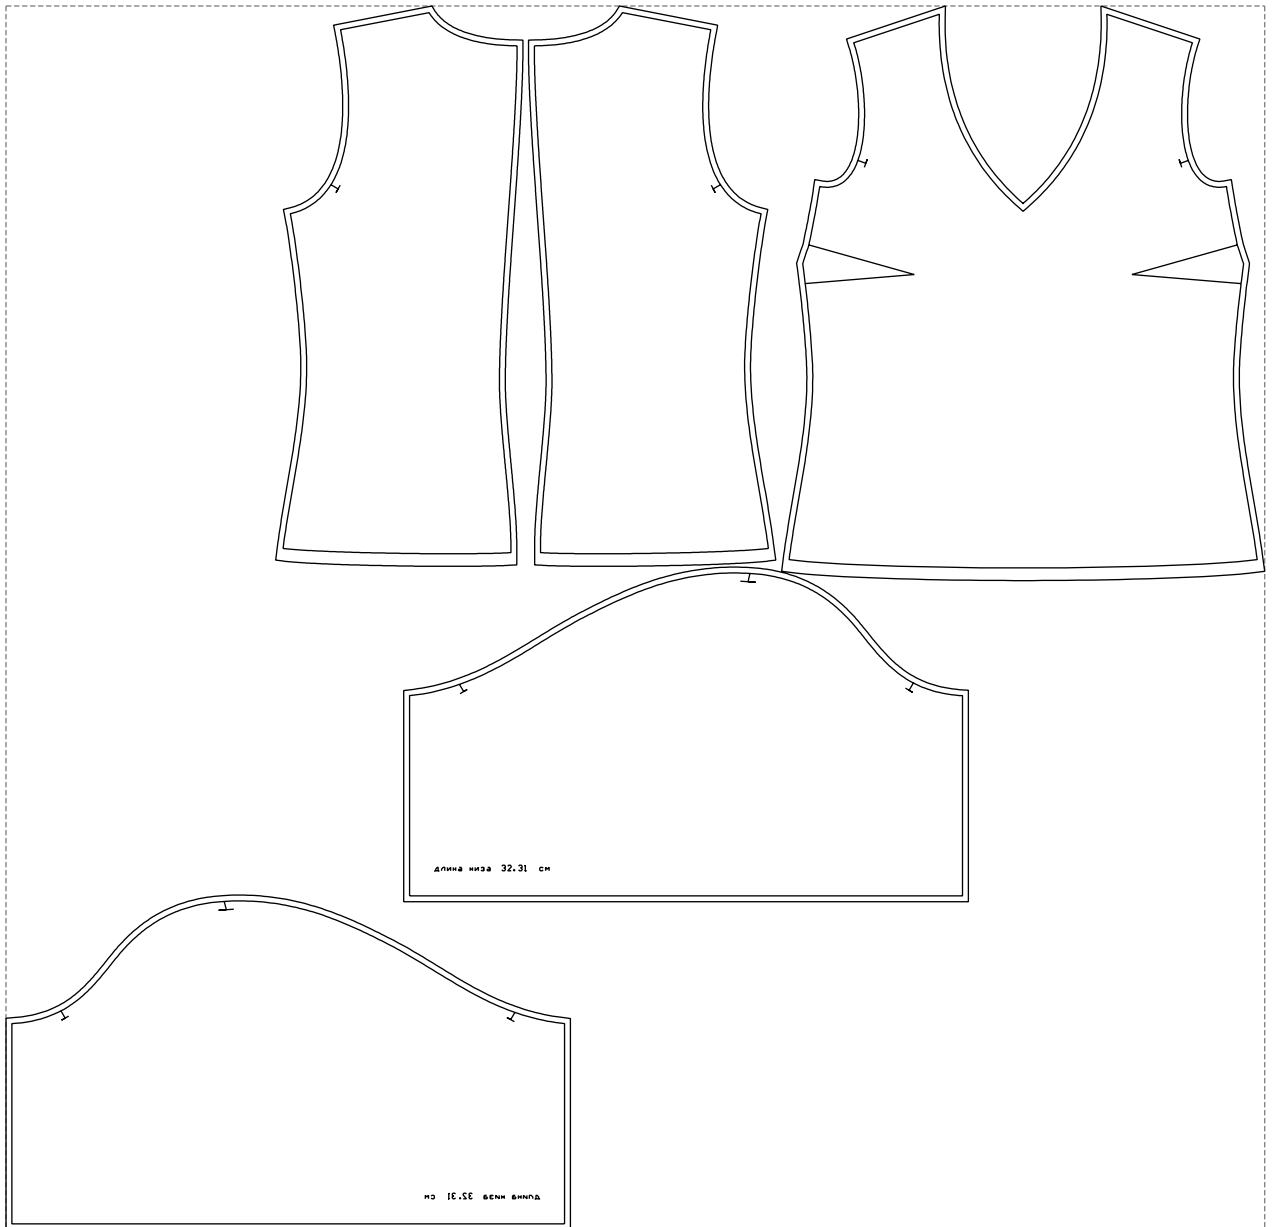

Not for print

Paper size: A4, size:1399.00 x1027.05 mm

# Example

size:1499.00 x1457.74 mm

Maneken =1 ver.0

rz\_1=170

rz\_16=112

rz\_17=96.2

rz\_18=94

rz\_19=120

rz\_20=117

---

. . . . .  
. . . . .  
. . . . .