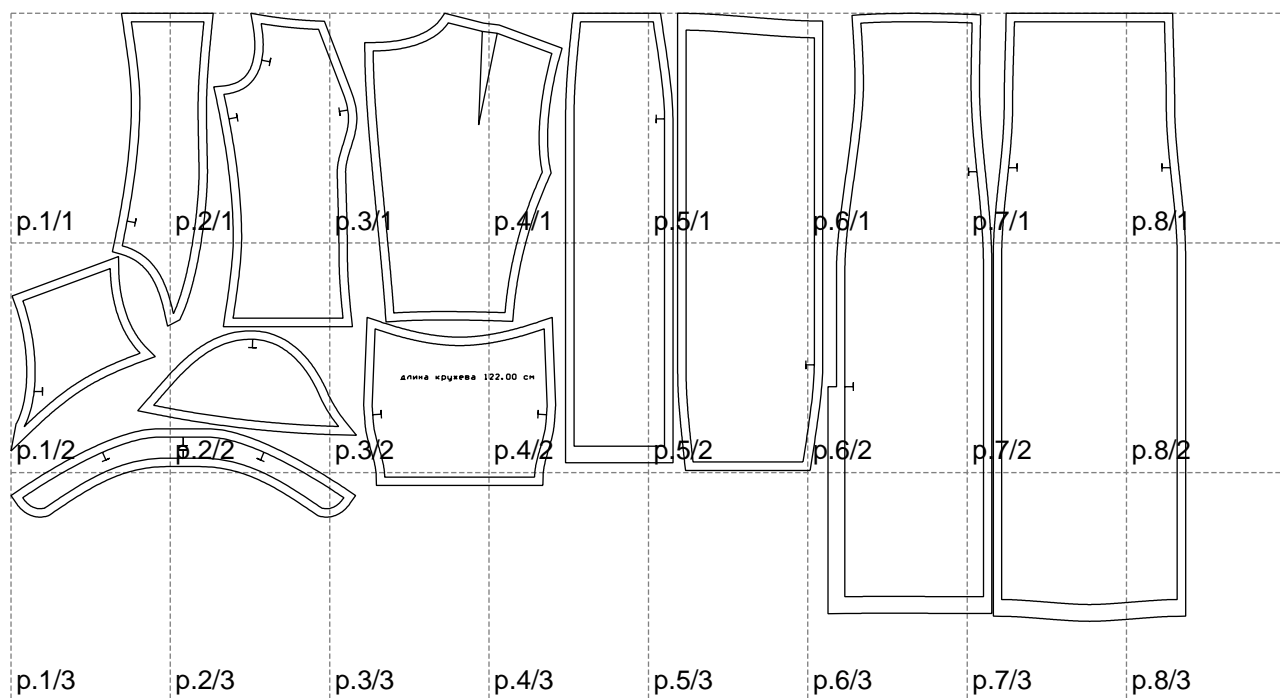

Not for print

Paper size: A4, size:1399.00 x723.96 mm

# Example

size:1499.00 x1043.62 mm

Maneken =1 ver.0

rz\_1=170

rz\_16=96

rz\_17=82

rz\_18=76

rz\_19=104

rz\_20=101.8

---

. . . . .  
. . . . .  
. . . . .