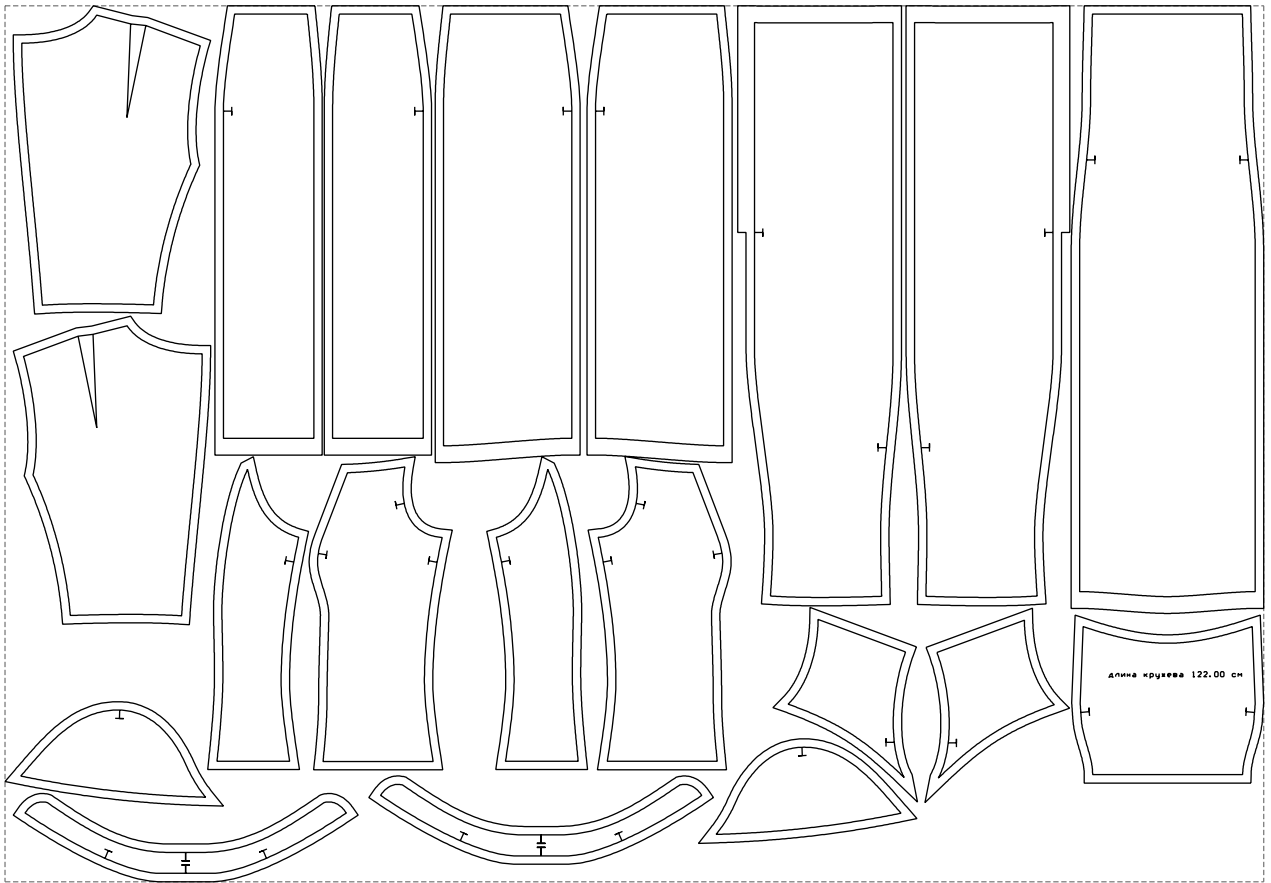

Not for print

Paper size: A4, size:1399.00 x723.96 mm

# Example

size:1499.00 x1043.62 mm

Maneken =1 ver.0

rz\_1=170

rz\_16=96

rz\_17=82

rz\_18=76

rz\_19=104

rz\_20=101.8

---

. . . . .  
. . . . .  
. . . . .