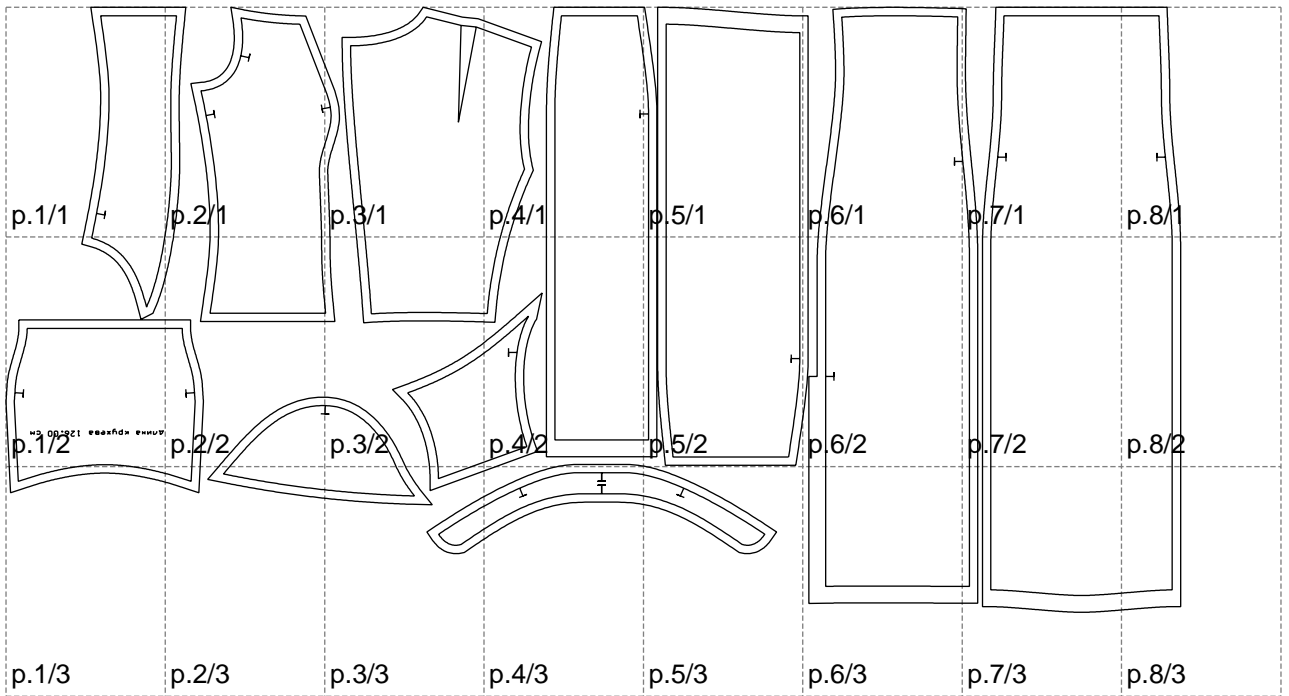

Not for print

Paper size: A4, size:1399.00 x720.33 mm

Maneken =1 ver.0

rz\_1=170

rz\_16=100

rz\_17=85.4

rz\_18=80.2

rz\_19=108

rz\_20=105.4

---

. . . . .  
. . . . .  
. . . . .