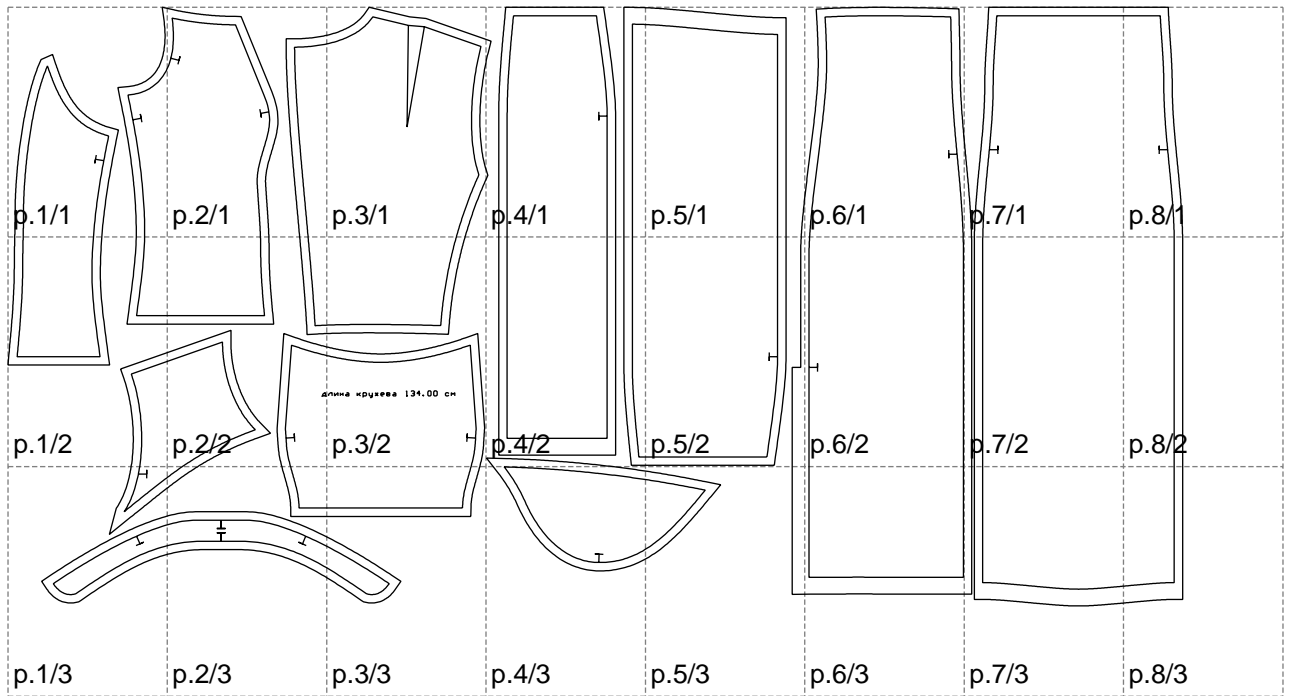

Not for print

Paper size: A4, size:1399.00 x712.83 mm

Maneken =1 ver.0

rz\_1=170

rz\_16=108

rz\_17=92.5

rz\_18=89.2

rz\_19=116

rz\_20=113

---

. . . . .  
. . . . .  
. . . . .