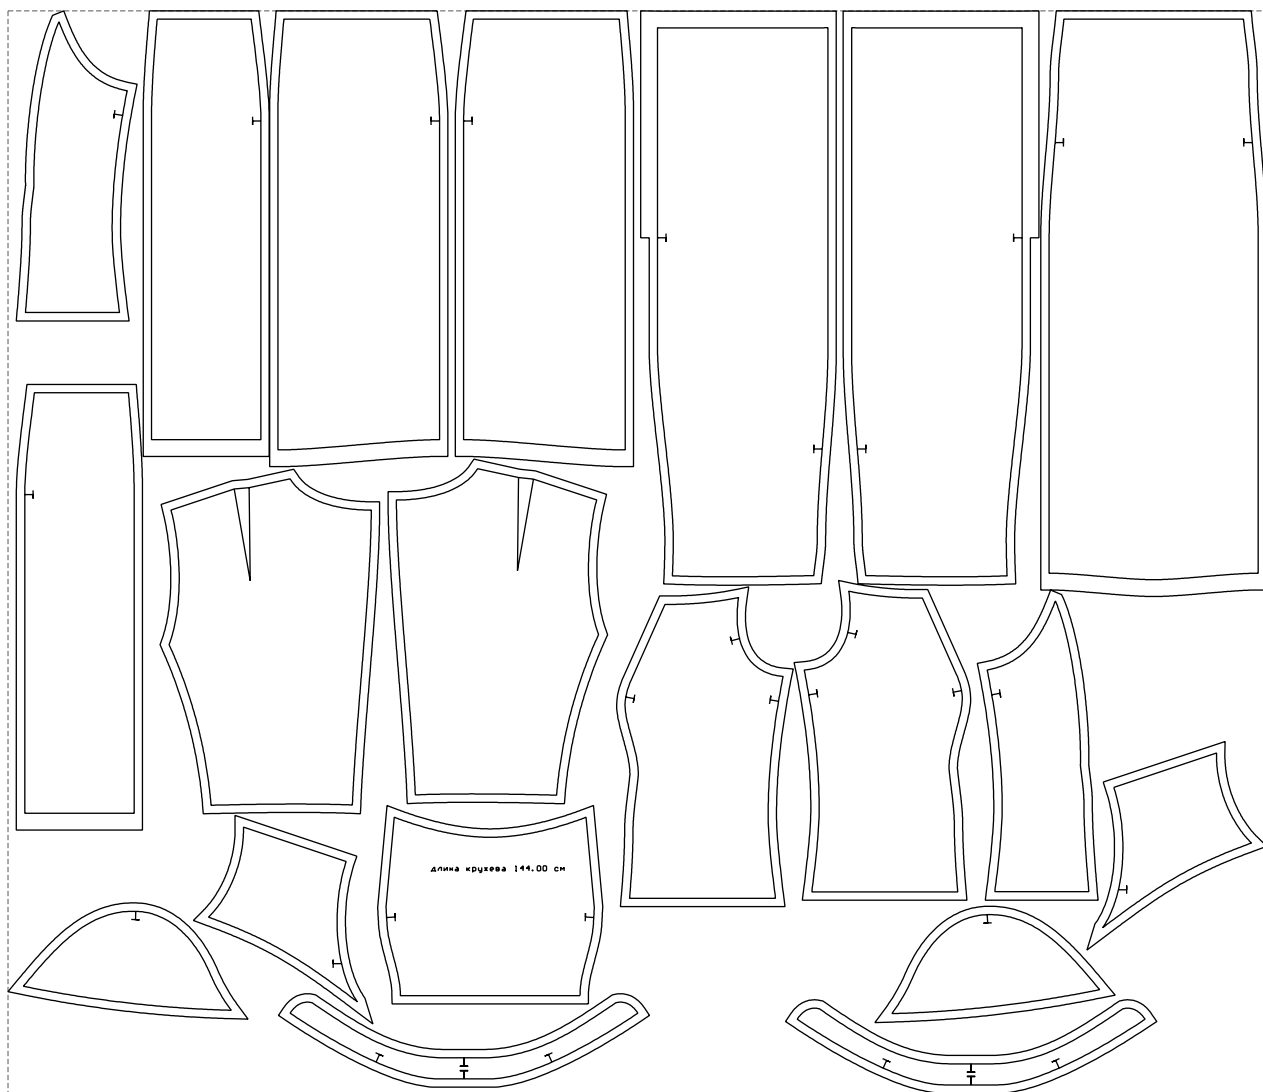

Not for print

Paper size: A4, size:1388.96 x808.27 mm

# Example

size:1499.00 x1289.44 mm

Maneken =1 ver.0

rz\_1=170

rz\_16=120

rz\_17=104

rz\_18=103.6

rz\_19=128

rz\_20=125.1

---

. . . . .  
. . . . .  
. . . . .