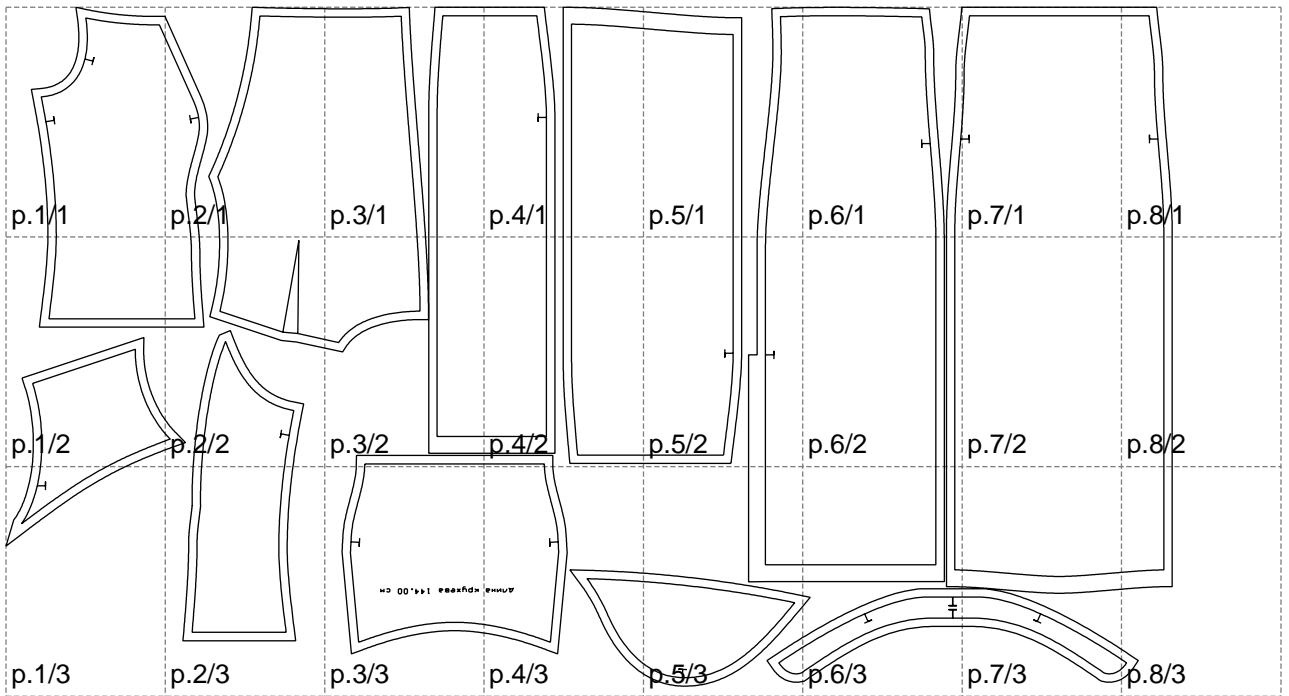

Not for print

Paper size: A4, size:1388.96 x808.27 mm

# Example

size:1499.00 x1289.44 mm

Maneken =1 ver.0

rz\_1=170

rz\_16=120

rz\_17=104

rz\_18=103.6

rz\_19=128

rz\_20=125.1

---

. . . . .  
. . . . .  
. . . . .