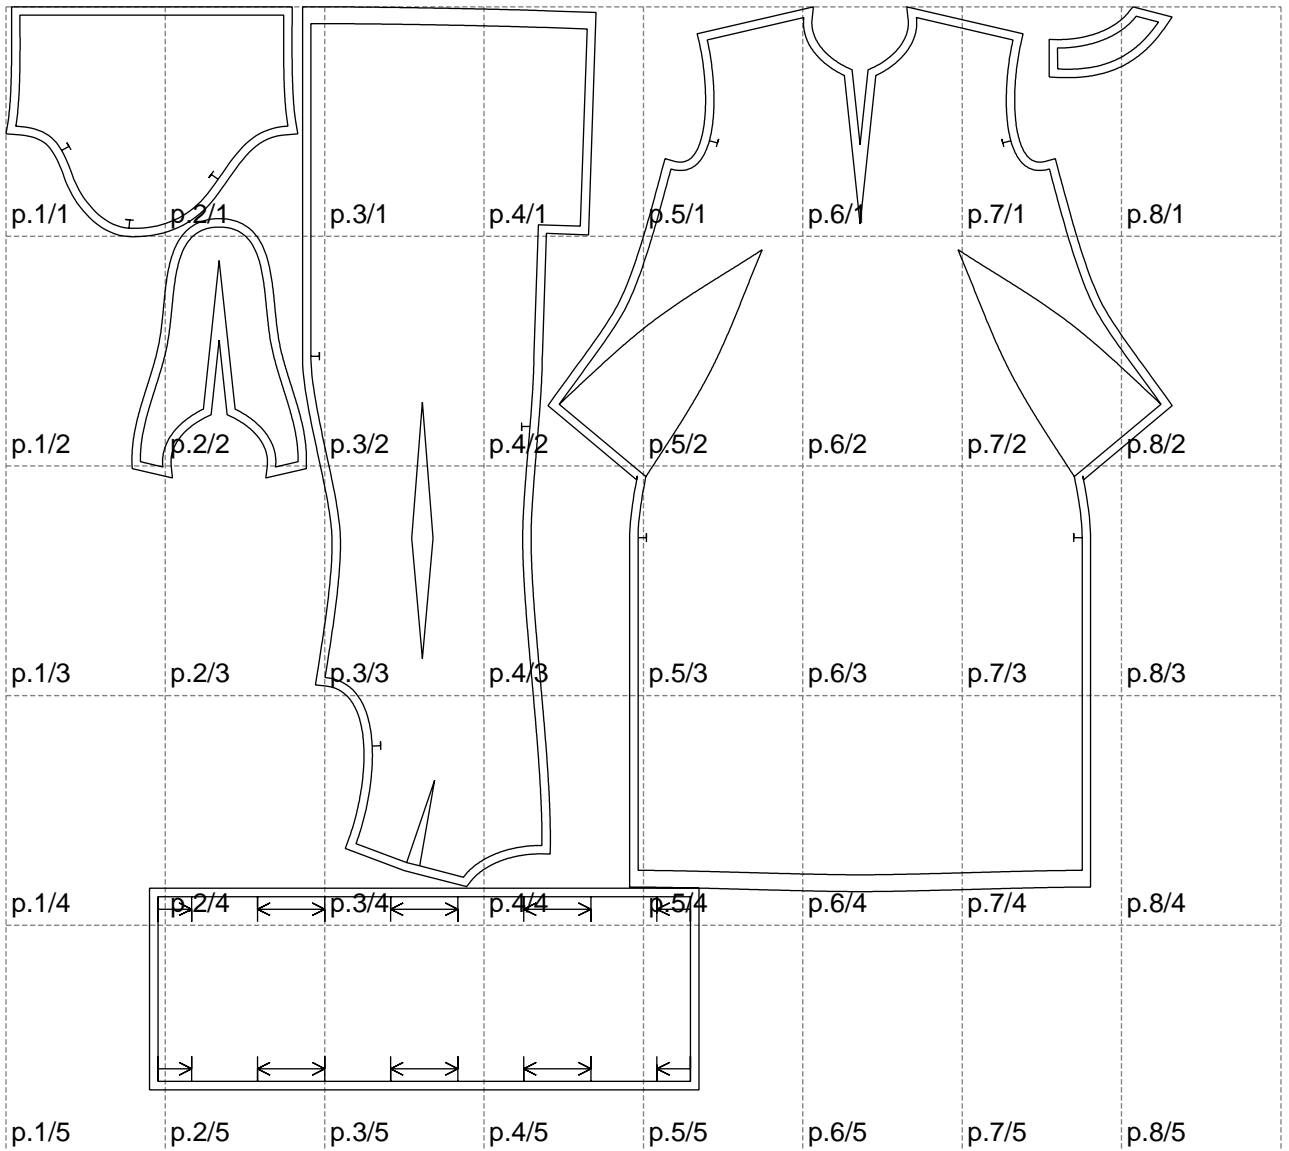

Not for print

Paper size: A4, size:1388.99 x1289.65 mm

# Example

size:1499.00 x1603.65 mm

Maneken =1 ver.0

rz\_1=170

rz\_16=92

rz\_17=78.8

rz\_18=71.8

rz\_19=100

rz\_20=98.1

---

. . . . .  
. . . . .  
. . . . .