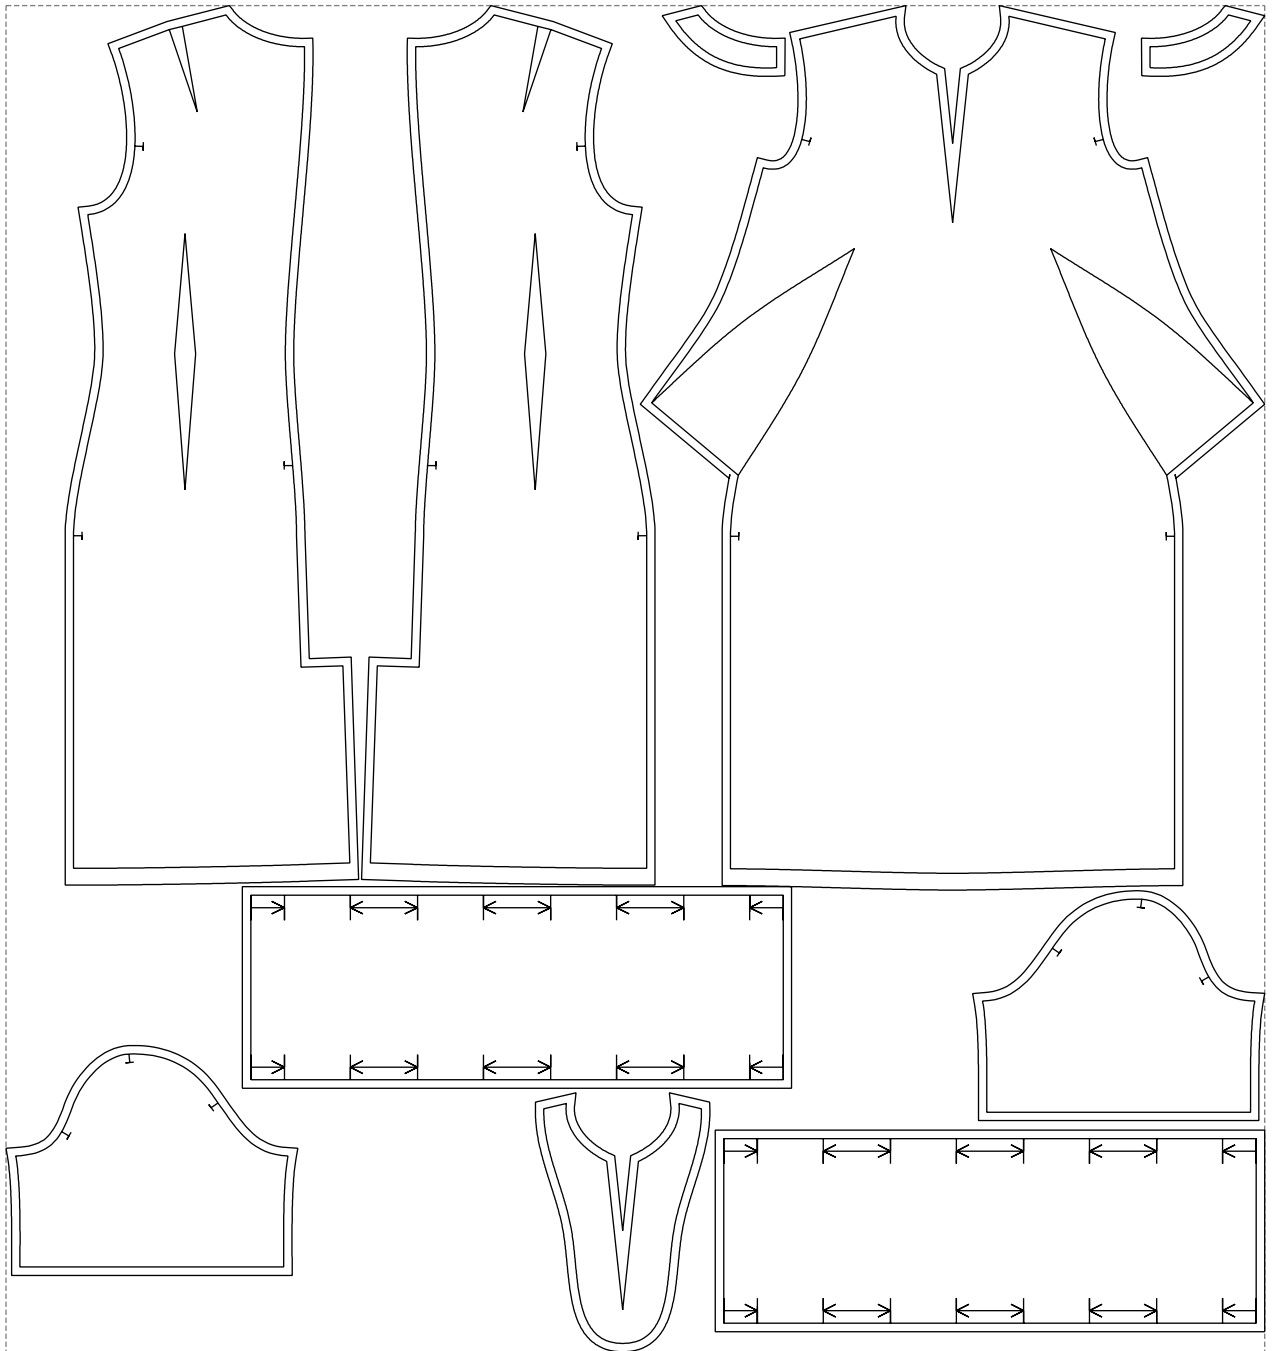

Not for print

Paper size: A4, size:1388.99 x1289.65 mm

# Example

size:1499.00 x1603.65 mm

Maneken =1 ver.0

rz\_1=170

rz\_16=92

rz\_17=78.8

rz\_18=71.8

rz\_19=100

rz\_20=98.1

---

. . . . .  
. . . . .  
. . . . .