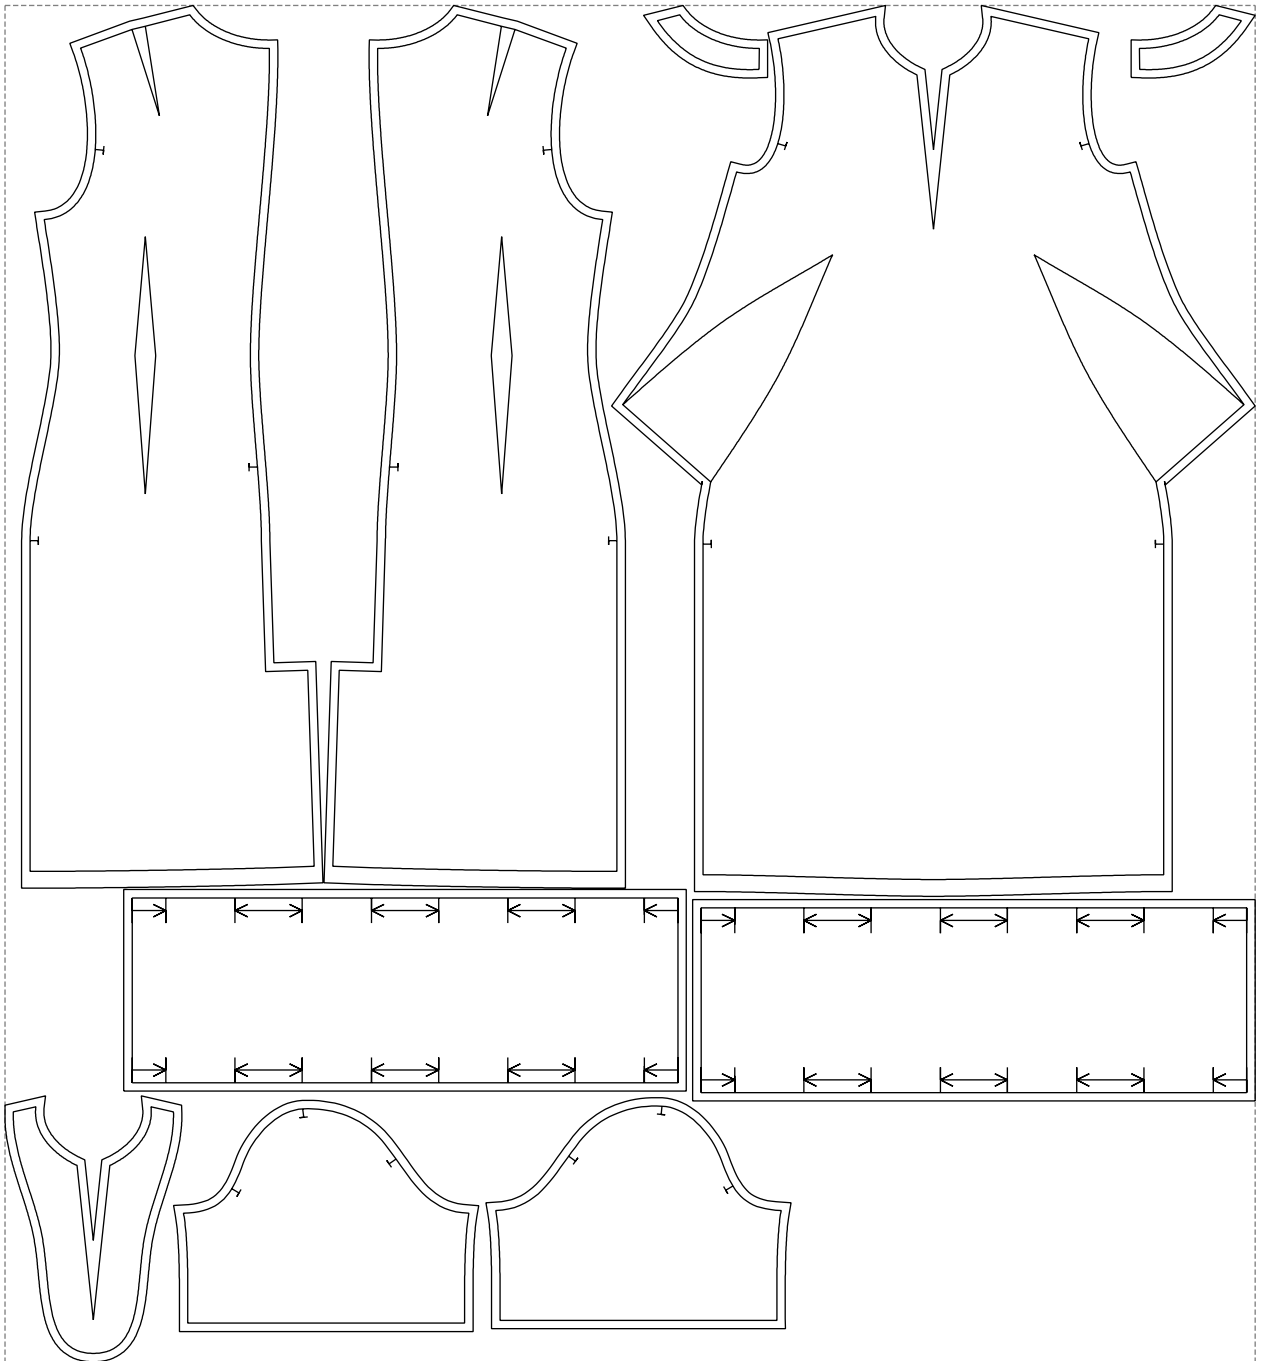

Not for print

Paper size: A4, size:1399.00 x1293.19 mm

# Example

size:1488.94 x1615.67 mm

Maneken =1 ver.0

rz\_1=170

rz\_16=96

rz\_17=82

rz\_18=76

rz\_19=104

rz\_20=101.8

---

. . . . .  
. . . . .  
. . . . .