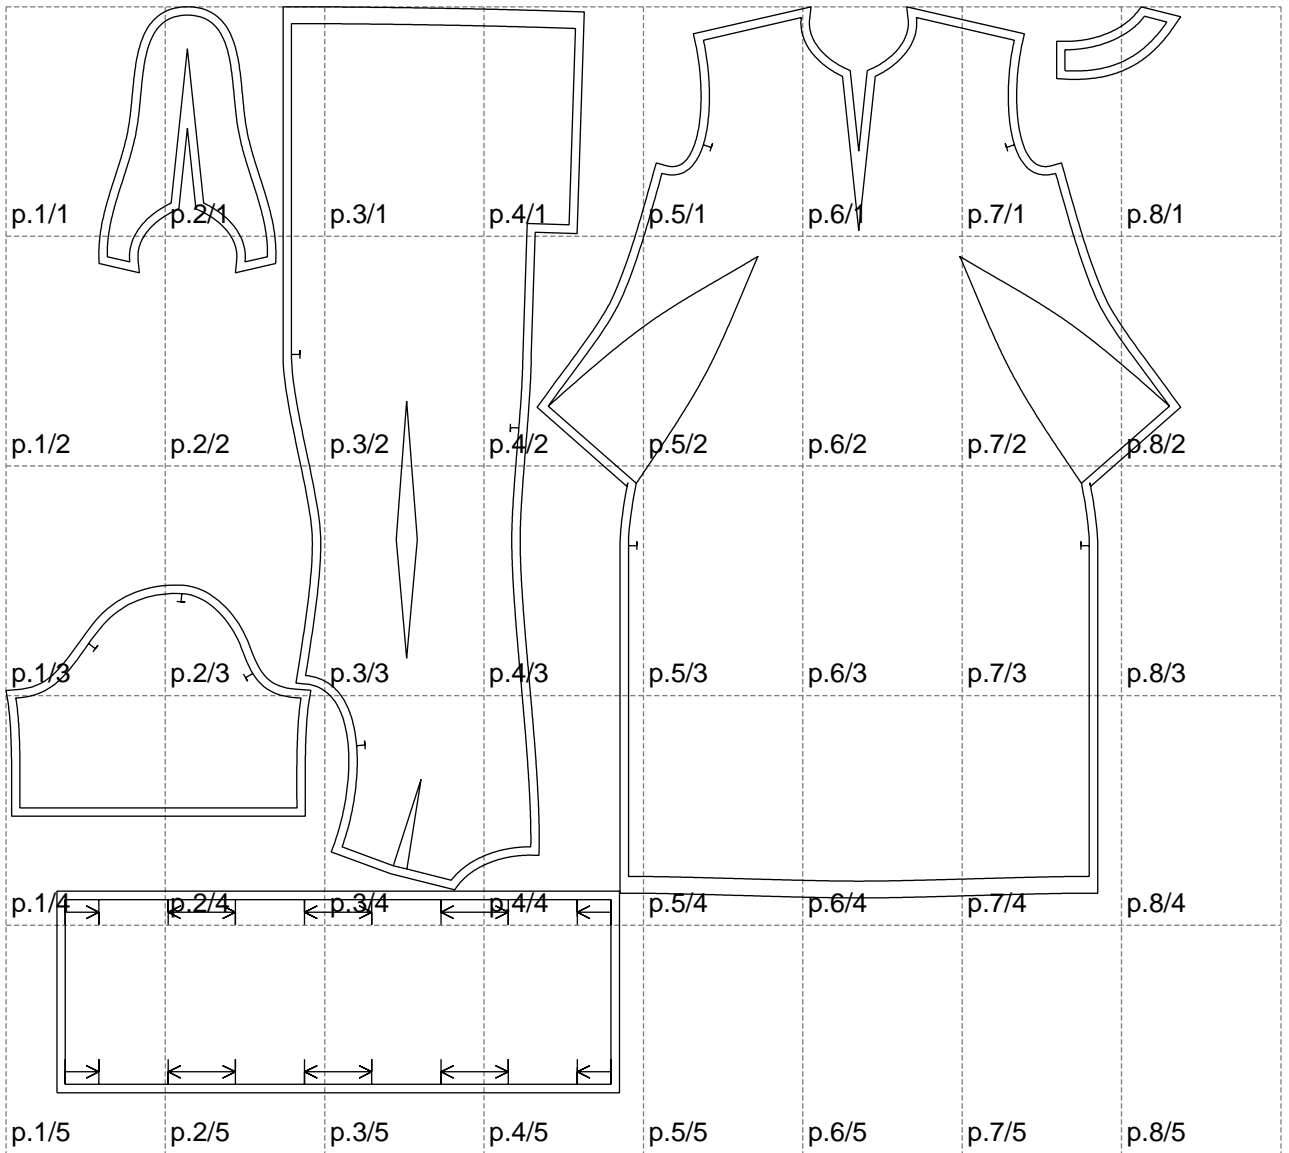

Not for print

Paper size: A4, size:1399.00 x1293.19 mm

# Example

size:1488.94 x1615.67 mm

Maneken =1 ver.0

rz\_1=170

rz\_16=96

rz\_17=82

rz\_18=76

rz\_19=104

rz\_20=101.8

---

. . . . .  
. . . . .  
. . . . .