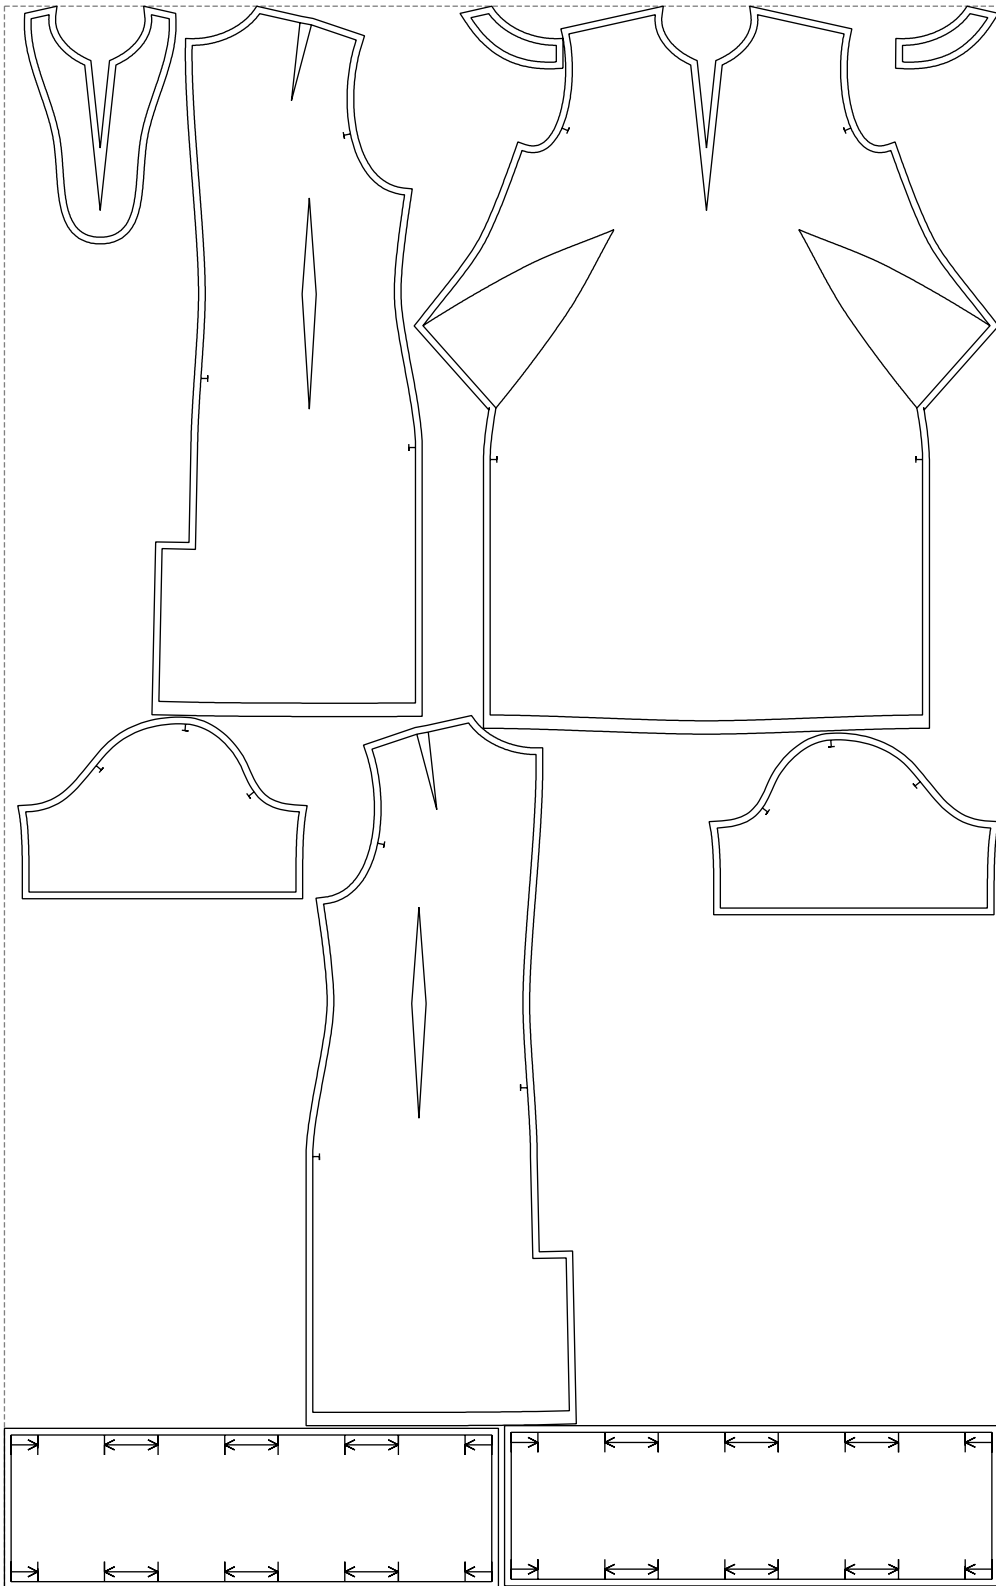

Not for print

Paper size: A4, size:1399.00 x1357.82 mm

# Example

size:1488.88 x2369.97 mm

Maneken =1 ver.0

rz\_1=170

rz\_16=116

rz\_17=100

rz\_18=98.8

rz\_19=124