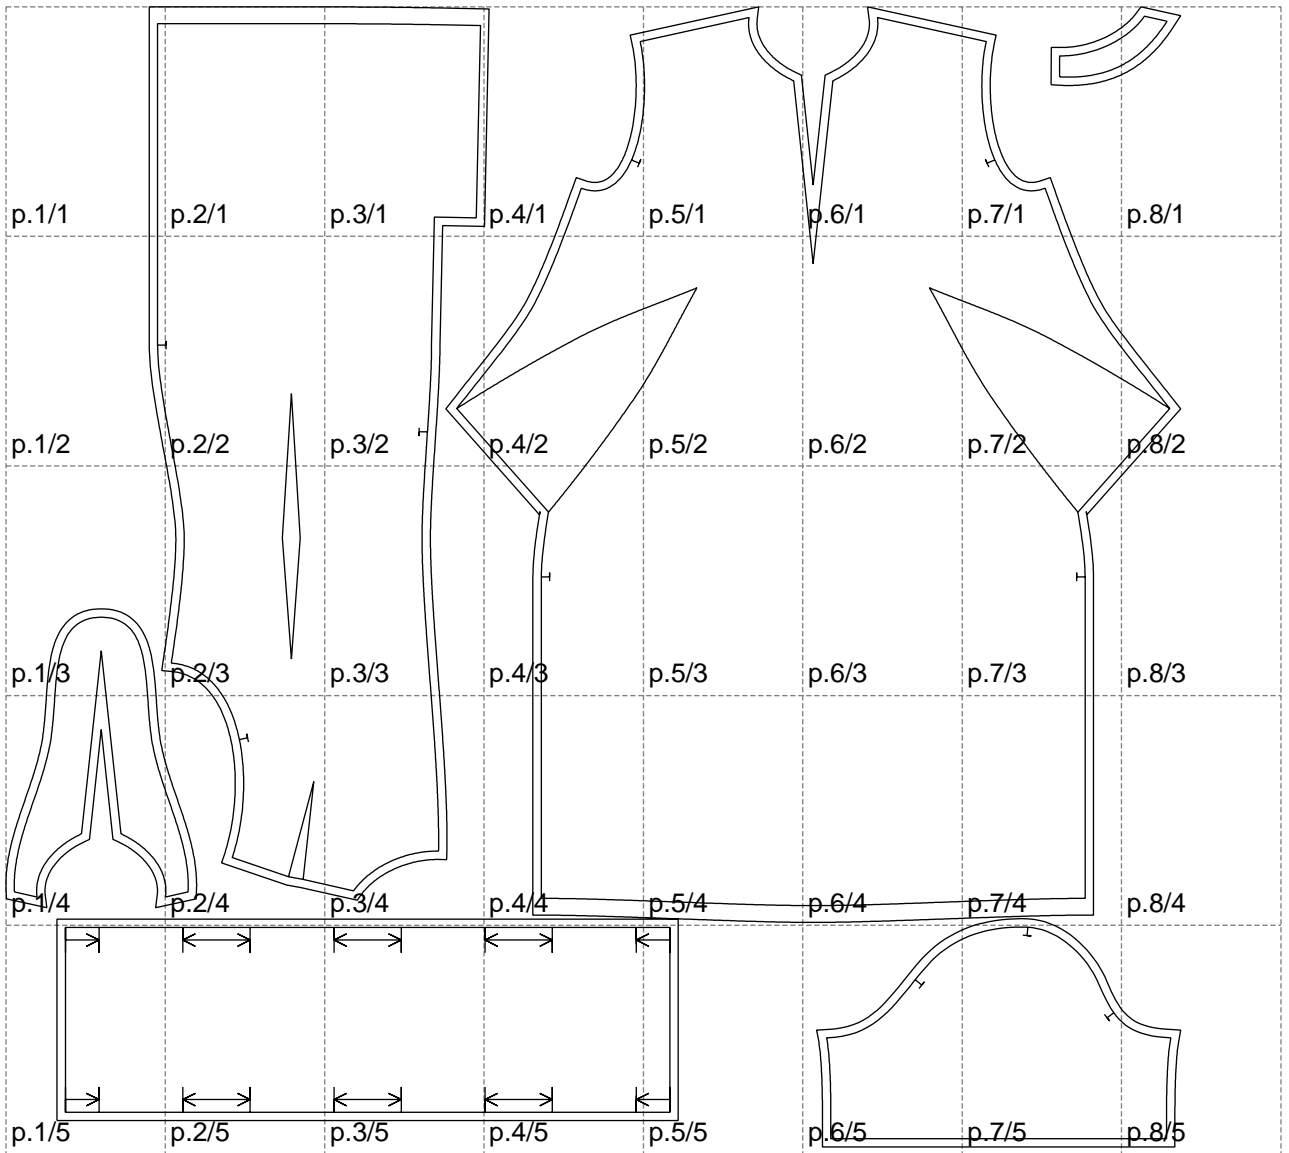

Not for print

Paper size: A4, size:1399.00 x1357.82 mm

# Example

size:1488.88 x2369.97 mm

Maneken =1 ver.0

rz\_1=170

rz\_16=116

rz\_17=100

rz\_18=98.8

rz\_19=124

rz\_20=121

---

. . . . .  
. . . . .  
. . . . .