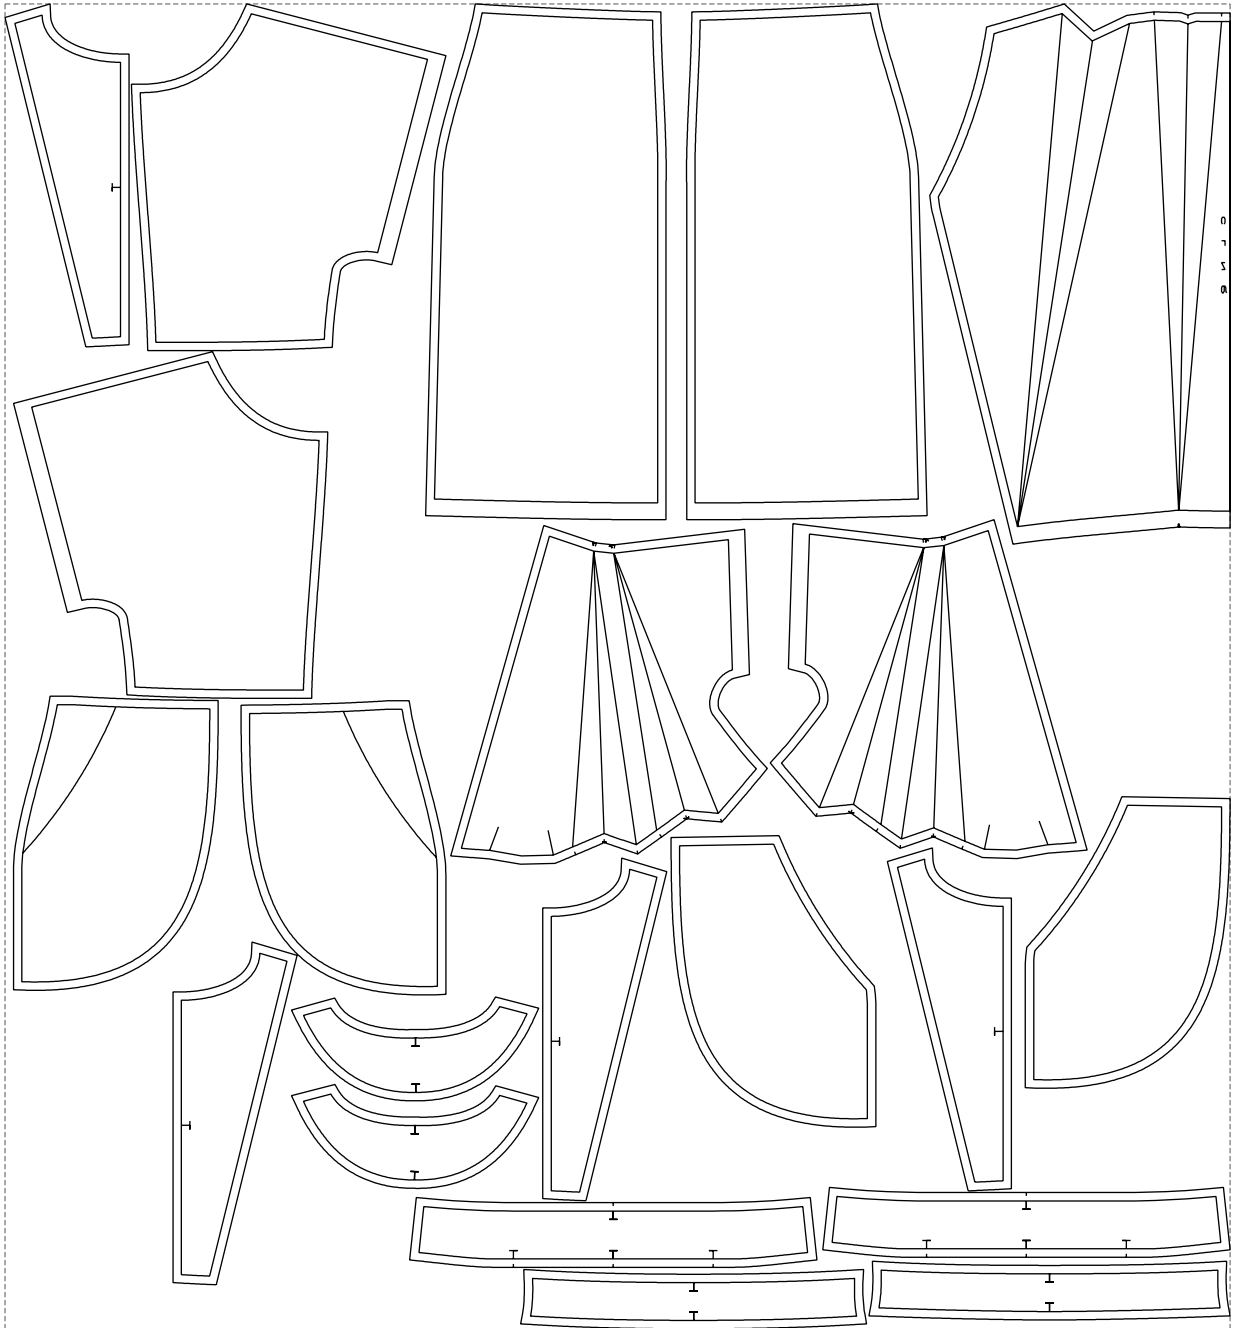

Not for print

Paper size: A4, size:1399.00 x868.34 mm

# Example

size:1458.96 x1578.02 mm

Maneken =1 ver.0

rz\_1=170

rz\_16=92

rz\_17=78.8

rz\_18=71.8

rz\_19=100