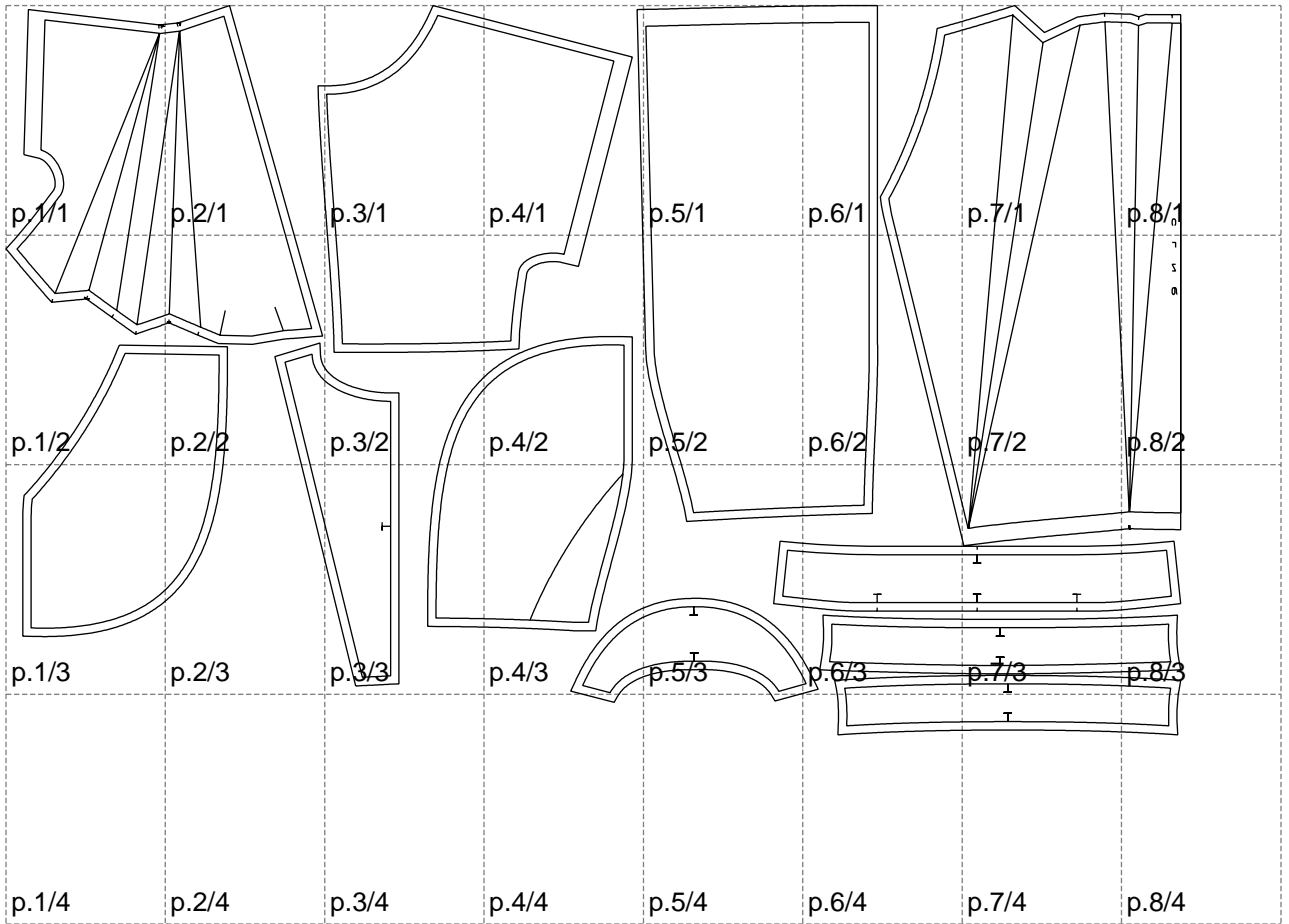

Not for print

Paper size: A4, size:1399.00 x868.34 mm

# Example

size:1458.96 x1578.02 mm

Maneken =1 ver.0

rz\_1=170

rz\_16=92

rz\_17=78.8

rz\_18=71.8

rz\_19=100

rz\_20=98.1

---

. . . . .  
. . . . .  
. . . . .