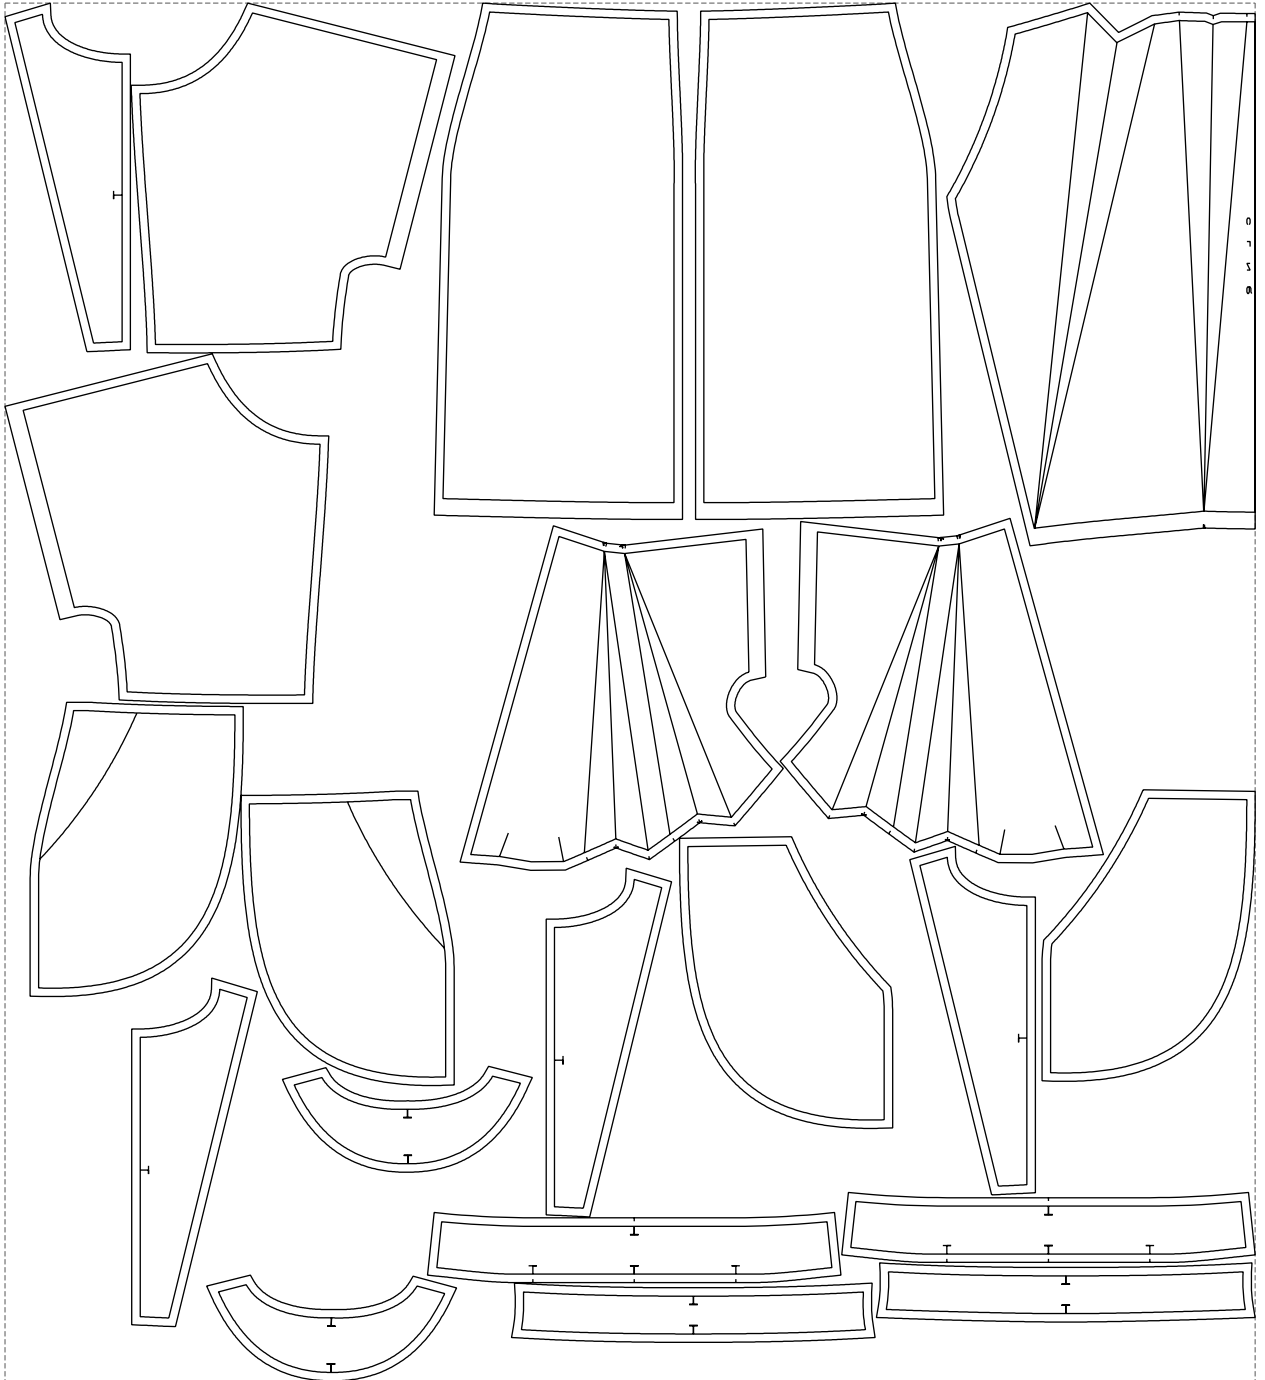

Not for print

Paper size: A4, size:1399.00 x921.14 mm

# Example

size:1488.97 x1640.94 mm

Maneken =1 ver.0

rz\_1=170

rz\_16=96

rz\_17=82

rz\_18=76

rz\_19=104

rz\_20=101.8

---

. . . . .  
. . . . .  
. . . . .