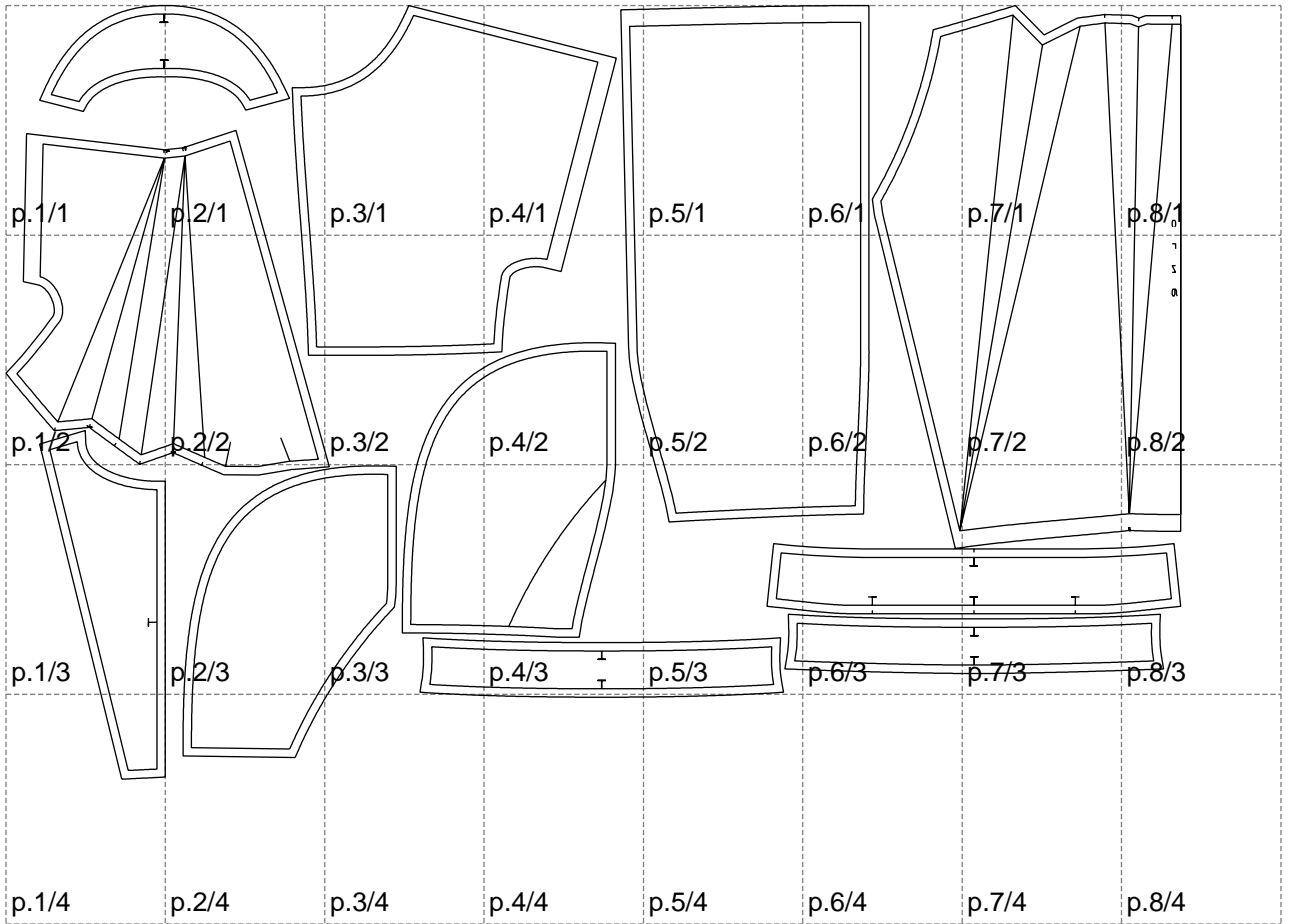

Not for print

Paper size: A4, size:1399.00 x921.14 mm

# Example

size:1488.97 x1640.94 mm

Maneken =1 ver.0

rz\_1=170

rz\_16=96

rz\_17=82

rz\_18=76

rz\_19=104

rz\_20=101.8

---

. . . . .  
. . . . .  
. . . . .