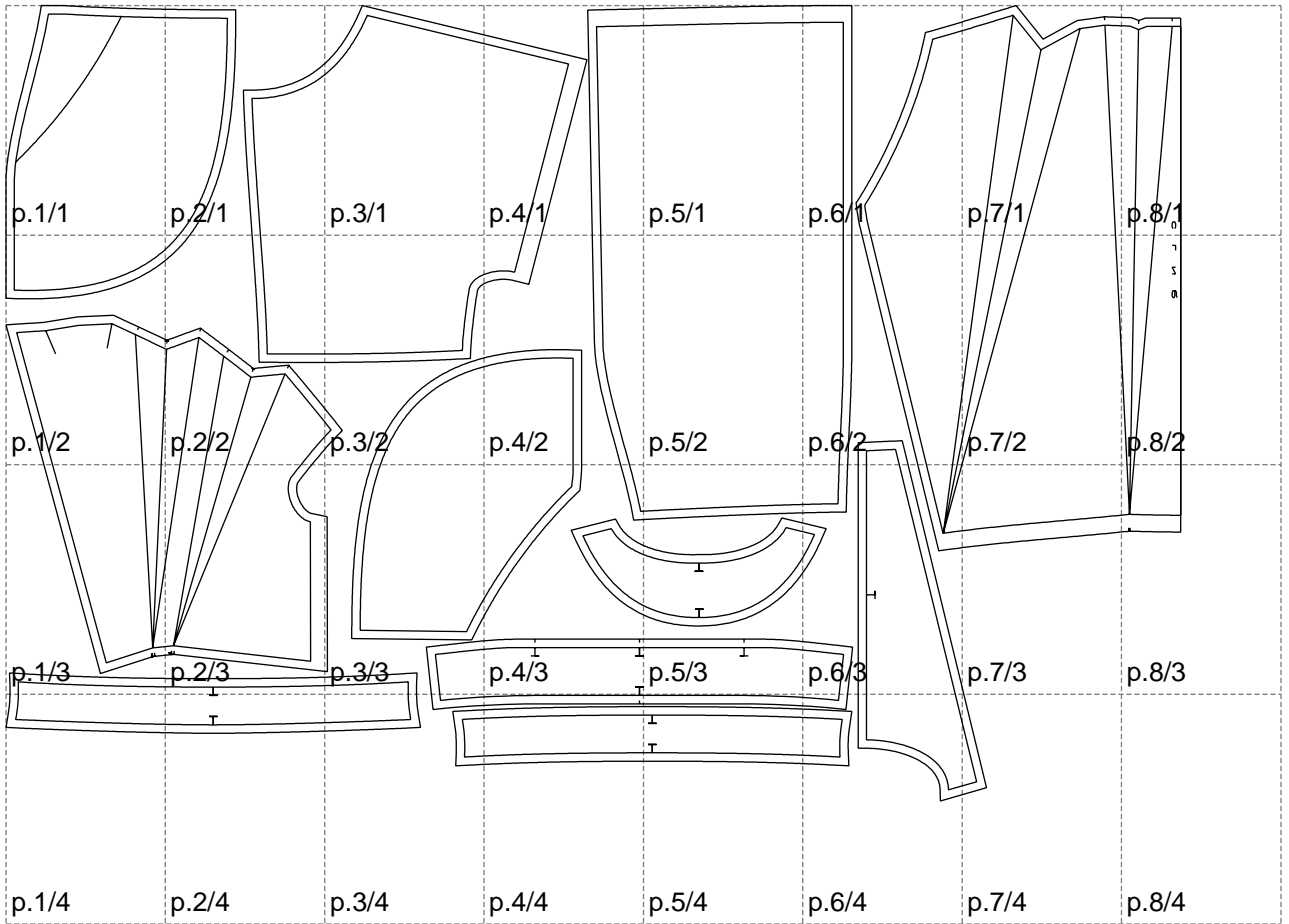

Not for print

Paper size: A4, size:1399.00 x947.21 mm

# Example

size:1499.00 x1708.53 mm

Maneken =1 ver.0

rz\_1=170

rz\_16=104

rz\_17=88.9

rz\_18=84.4

rz\_19=112

rz\_20=109.3

---

. . . . .  
. . . . .  
. . . . .