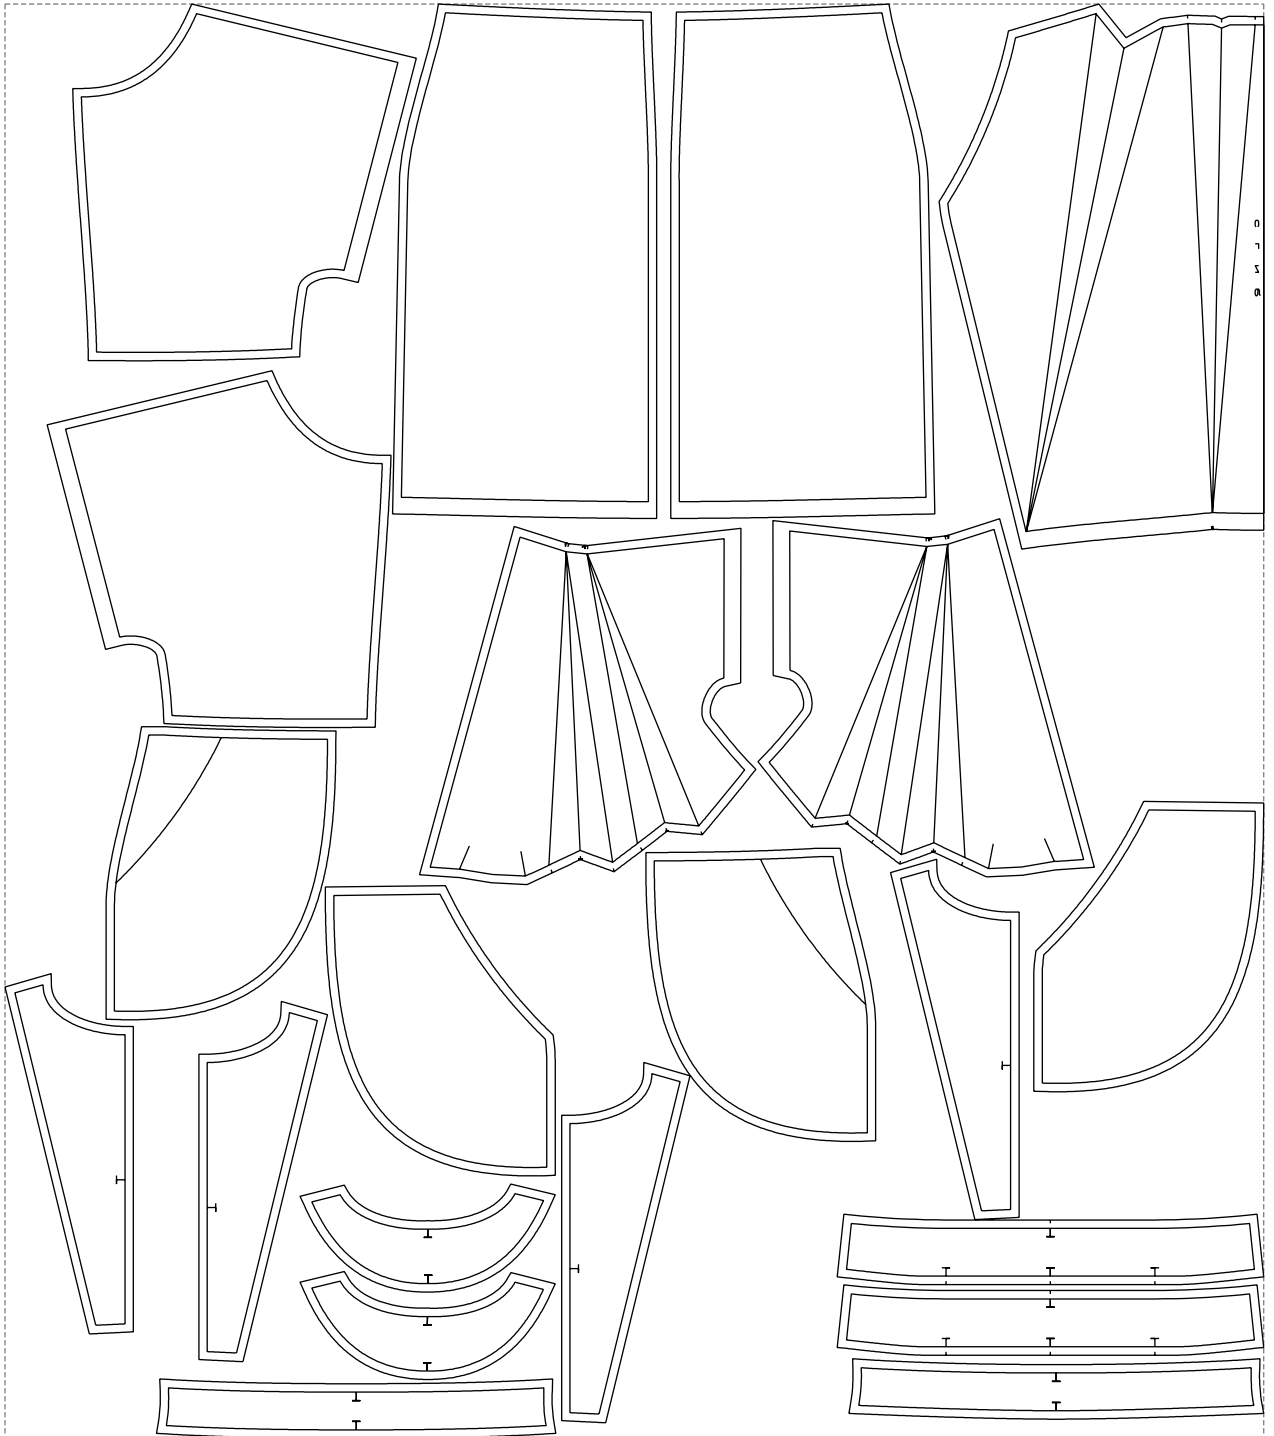

Not for print

Paper size: A4, size:1399.00 x947.21 mm

# Example

size:1499.00 x1708.53 mm

Maneken =1 ver.0

rz\_1=170

rz\_16=104

rz\_17=88.9

rz\_18=84.4

rz\_19=112