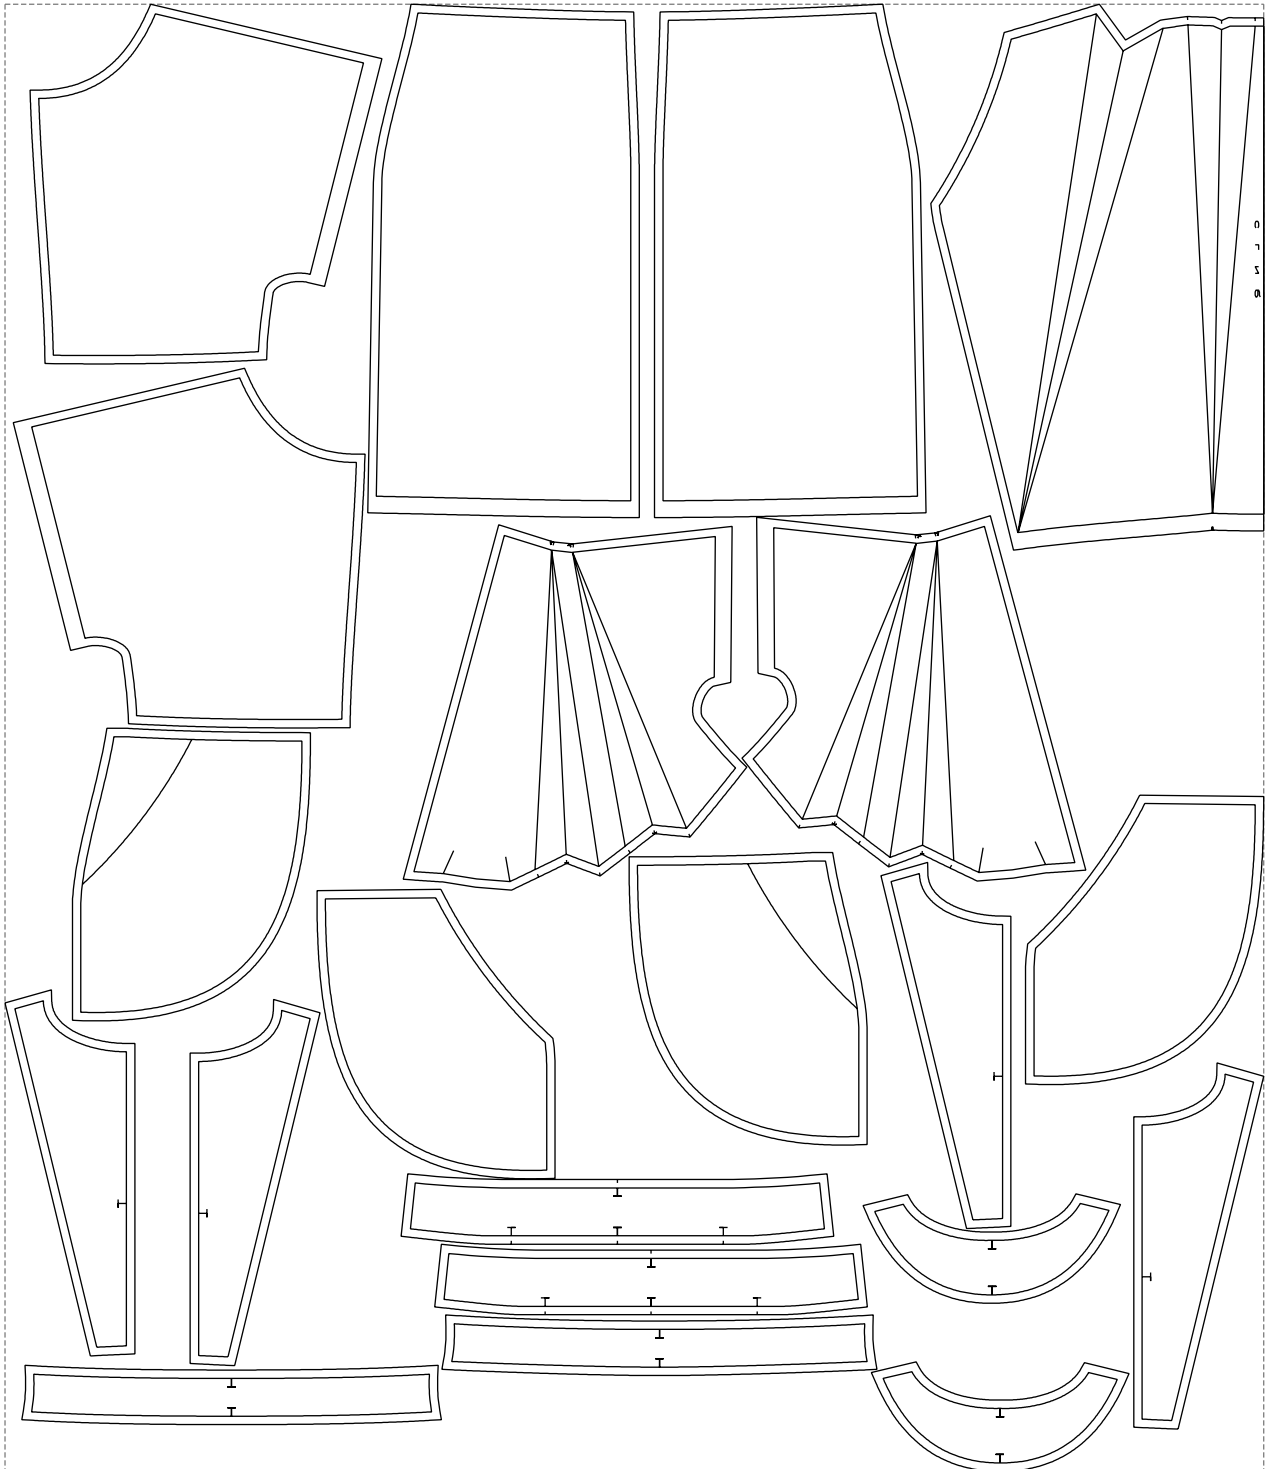

Not for print

Paper size: A4, size:1399.00 x1068.93 mm

# Example

size:1499.00 x1747.61 mm

Maneken =1 ver.0

rz\_1=170

rz\_16=108

rz\_17=92.5

rz\_18=89.2

rz\_19=116