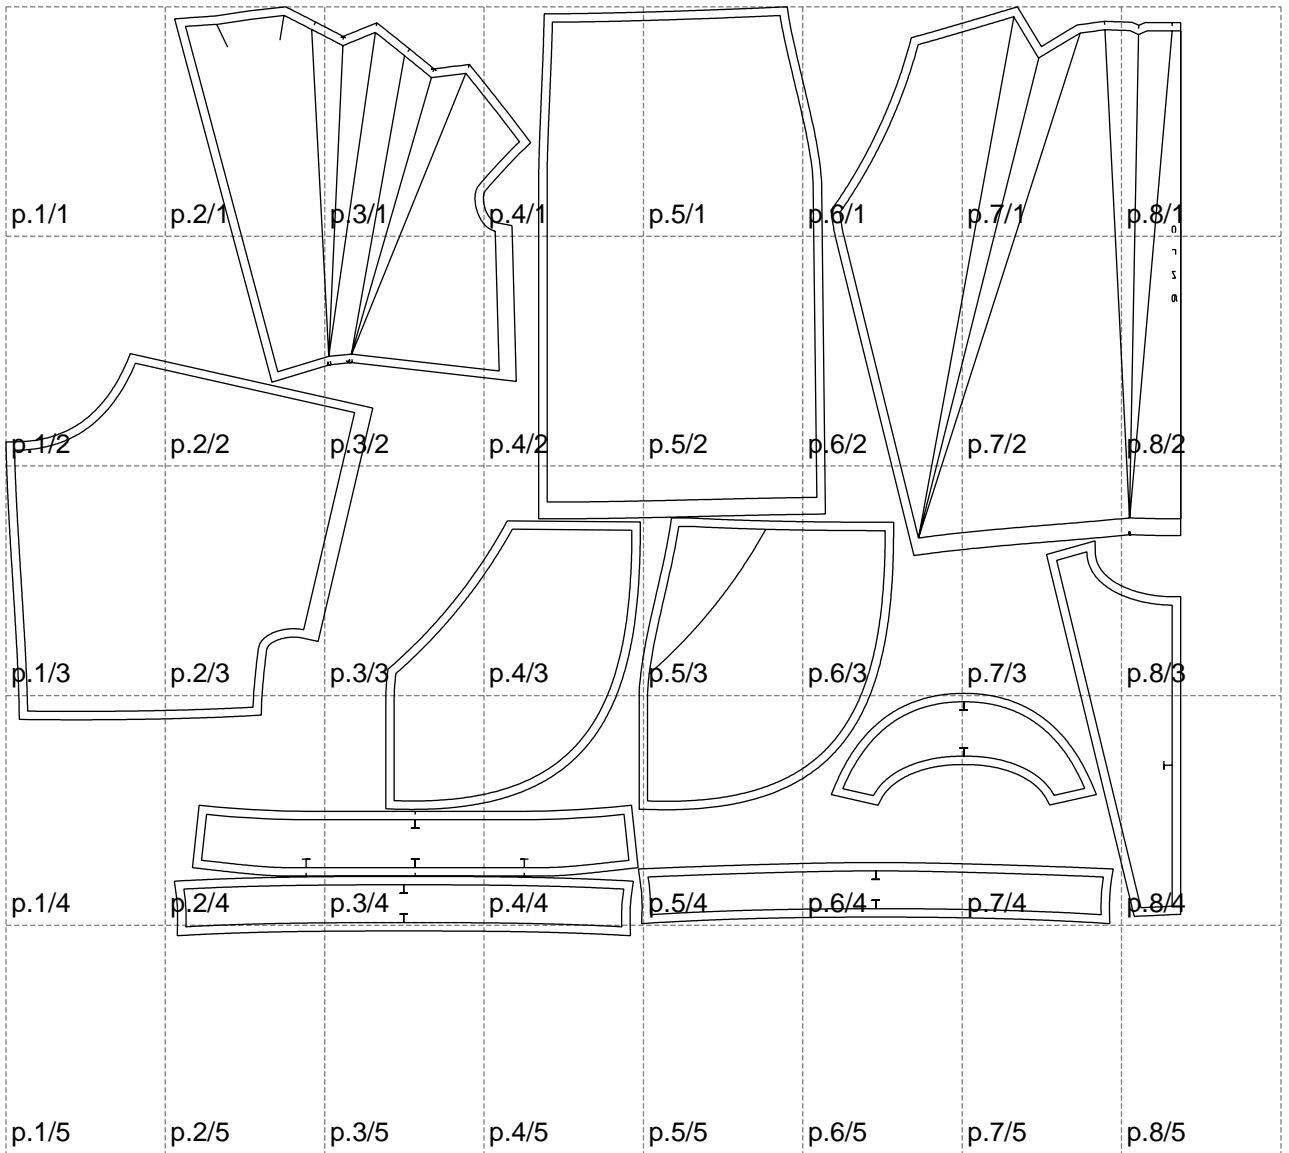

Not for print

Paper size: A4, size:1399.00 x1106.11 mm

# Example

size:1499.00 x1803.39 mm

Maneken =1 ver.0

rz\_1=170

rz\_16=116

rz\_17=100

rz\_18=98.8

rz\_19=124

rz\_20=121

---

. . . . .  
. . . . .  
. . . . .