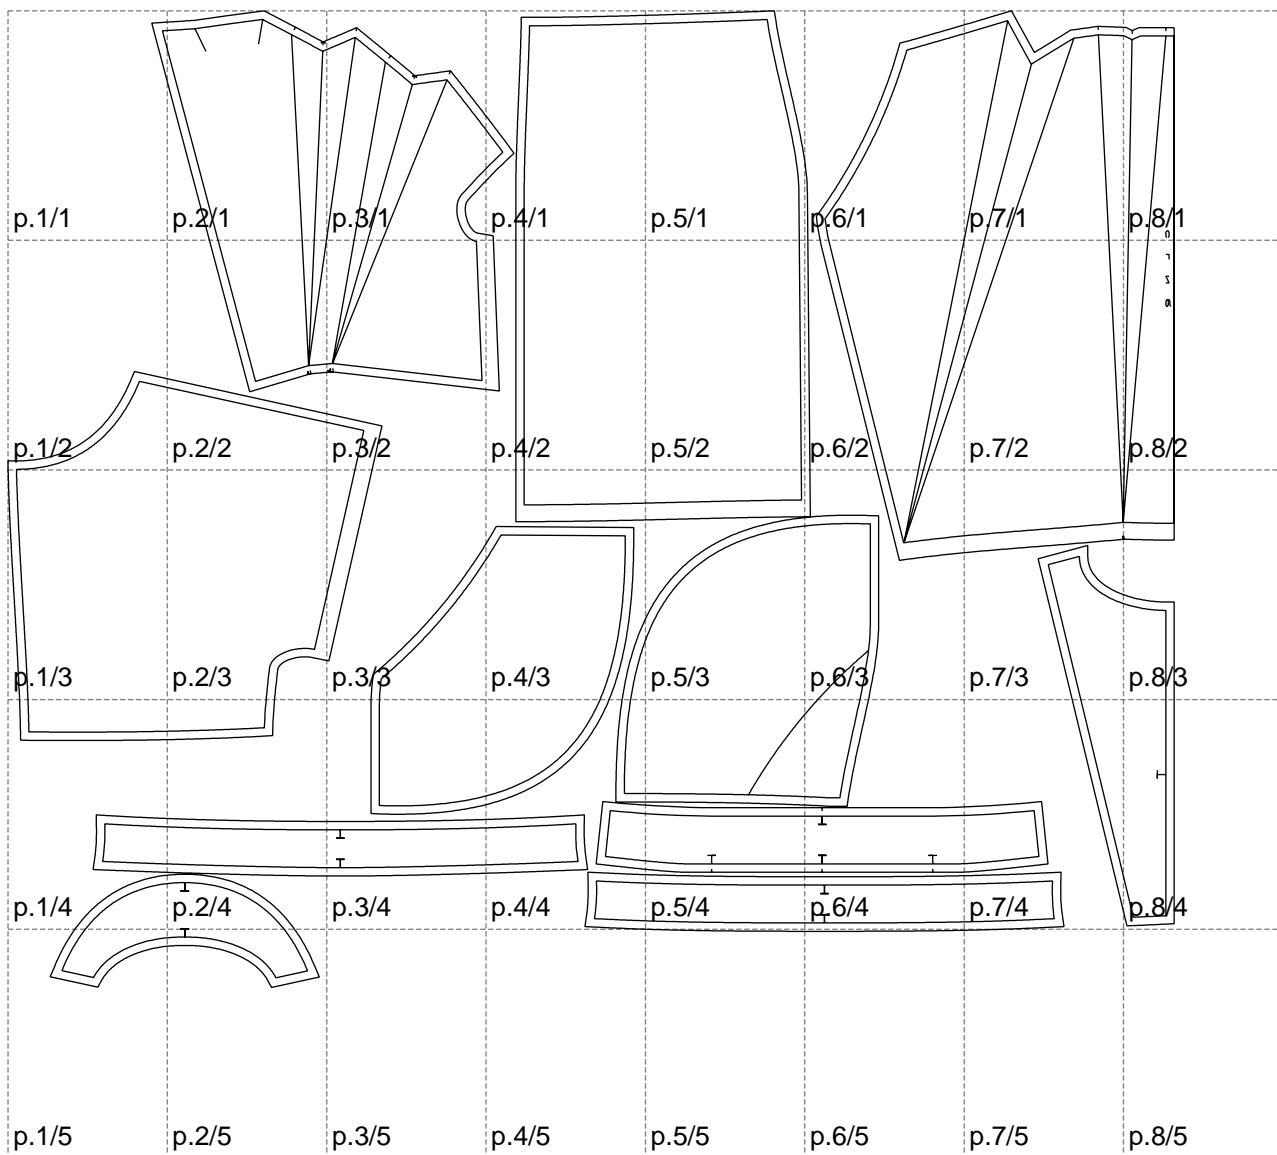

Not for print

Paper size: A4, size:1388.96 x1163.01 mm

# Example

size:1499.00 x1943.20 mm

Maneken =1 ver.0

rz\_1=170

rz\_16=120

rz\_17=104

rz\_18=103.6

rz\_19=128

rz\_20=125.1

---

. . . . .  
. . . . .  
. . . . .