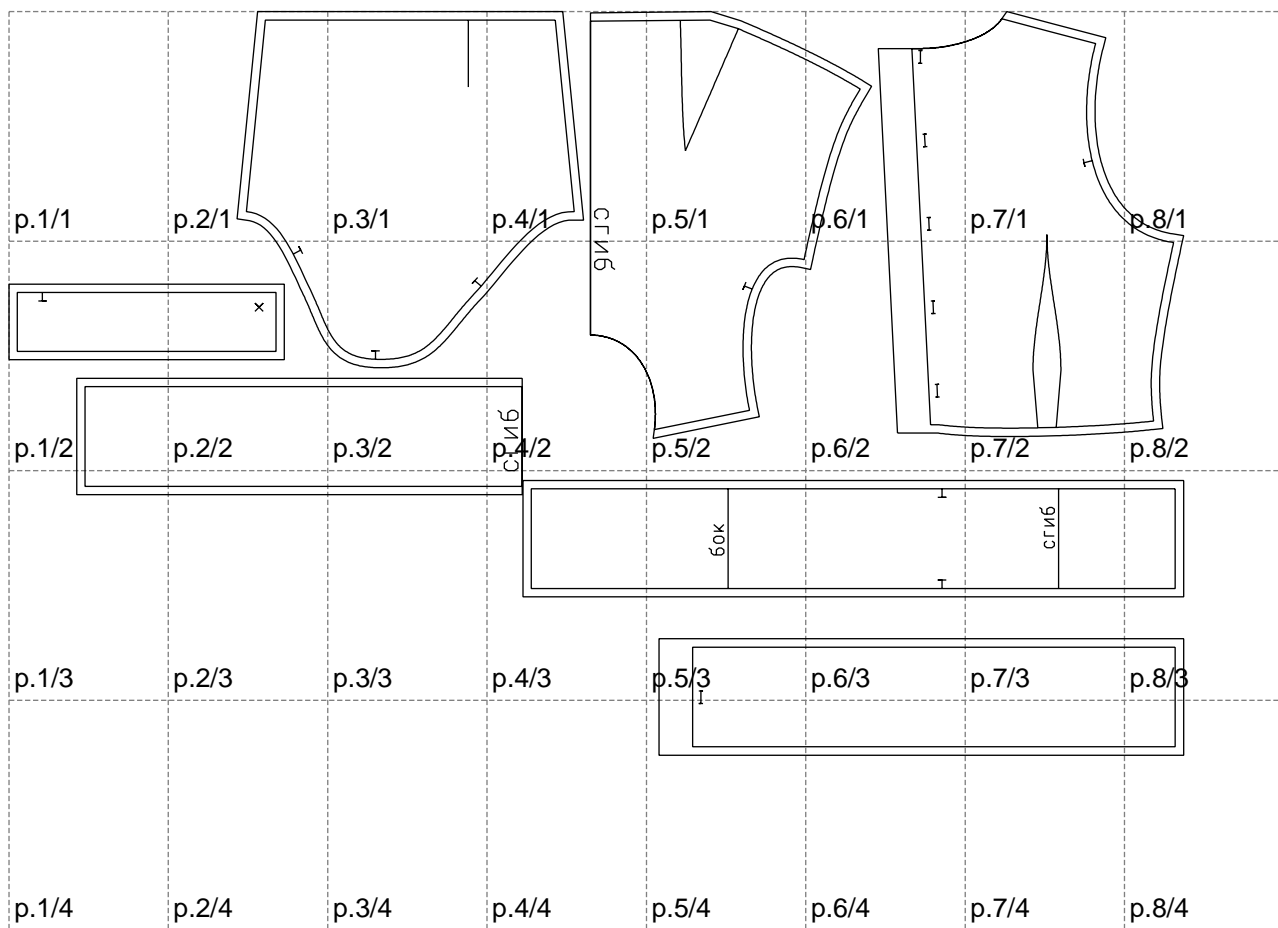

Not for print

Paper size: A4, size:1399.00 x885.46 mm

# Example

size:1478.88 x1109.49 mm

Maneken =1 ver.0

rz\_1=170

rz\_16=104

rz\_17=88.9

rz\_18=84.4

rz\_19=112

rz\_20=109.3

---

. . . . .  
. . . . .  
. . . . .