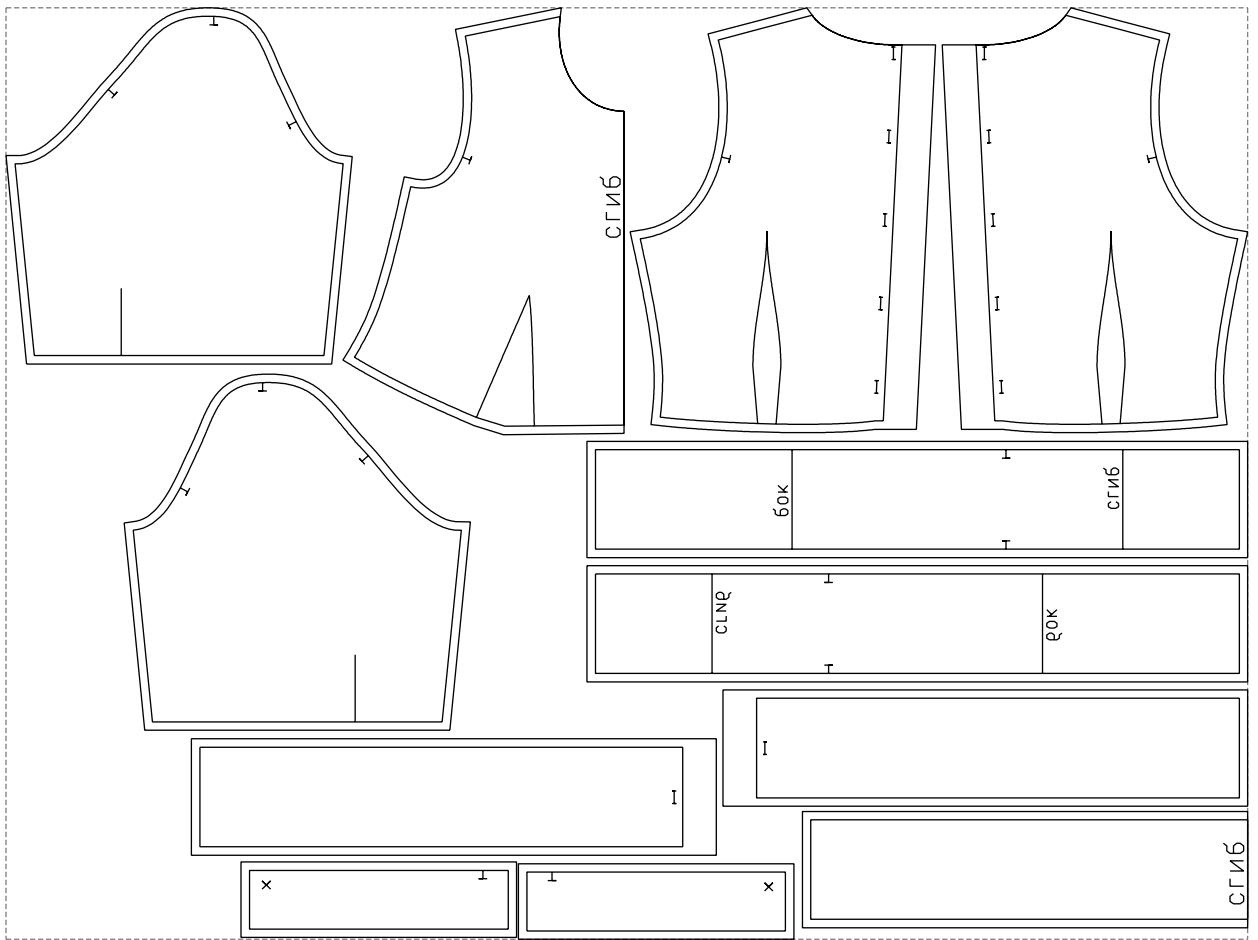

Not for print

Paper size: A4, size:1399.00 x885.46 mm

# Example

size:1478.88 x1109.49 mm

Maneken =1 ver.0

rz\_1=170

rz\_16=104

rz\_17=88.9

rz\_18=84.4

rz\_19=112

rz\_20=109.3

---

. . . . .  
. . . . .  
. . . . .