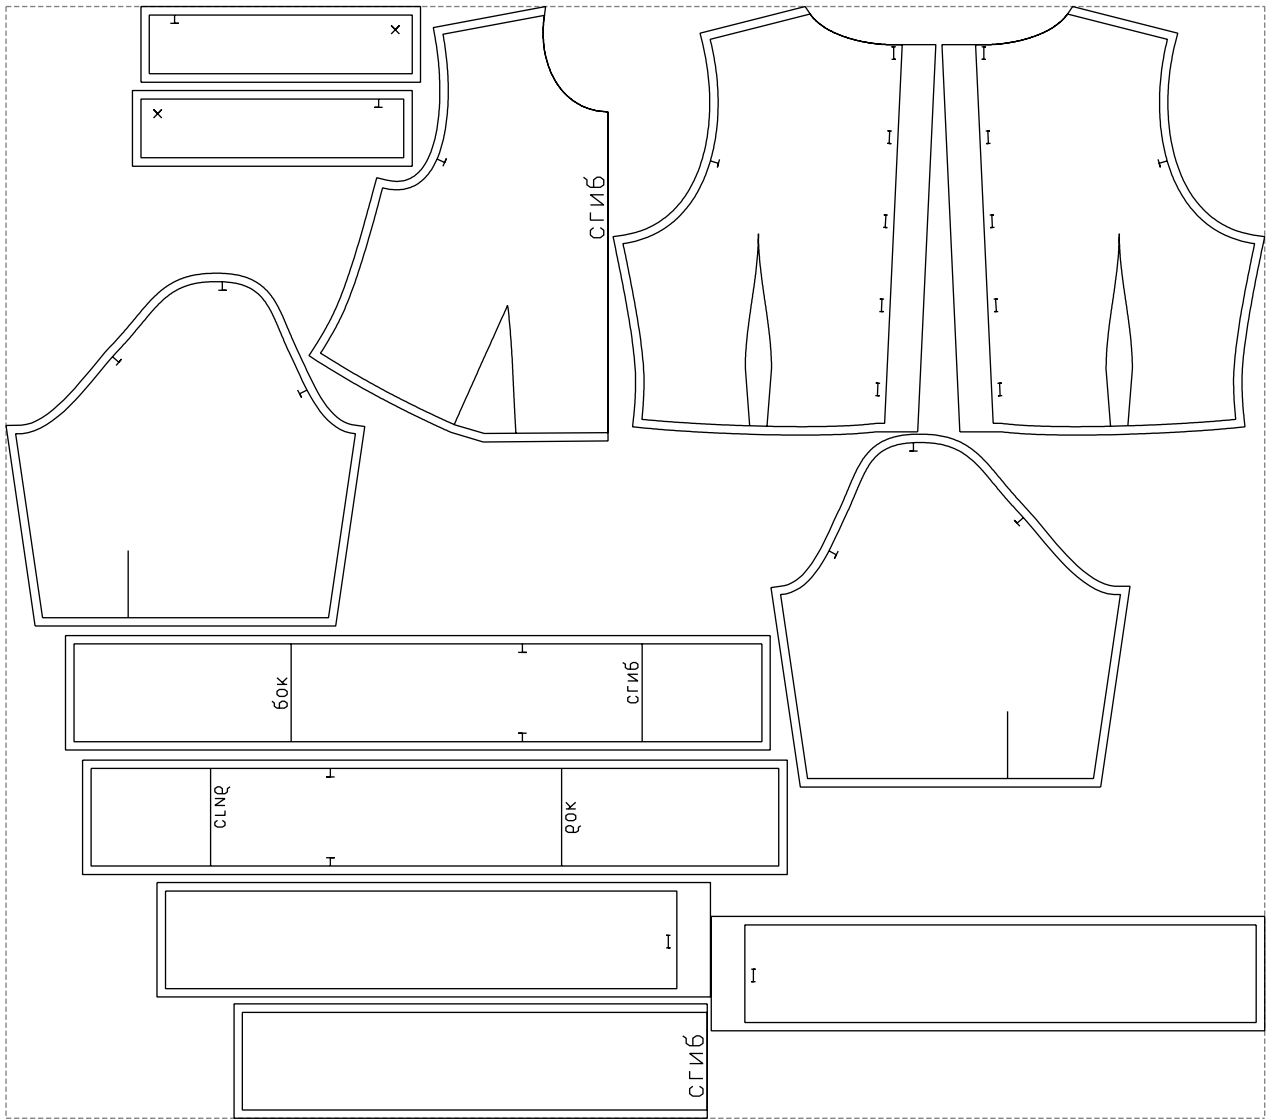

Not for print

Paper size: A4, size:1388.94 x891.12 mm

# Example

size:1499.00 x1324.16 mm

Maneken =1 ver.0

rz\_1=170

rz\_16=112

rz\_17=96.2

rz\_18=94

rz\_19=120

rz\_20=117

---

. . . . .  
. . . . .  
. . . . .