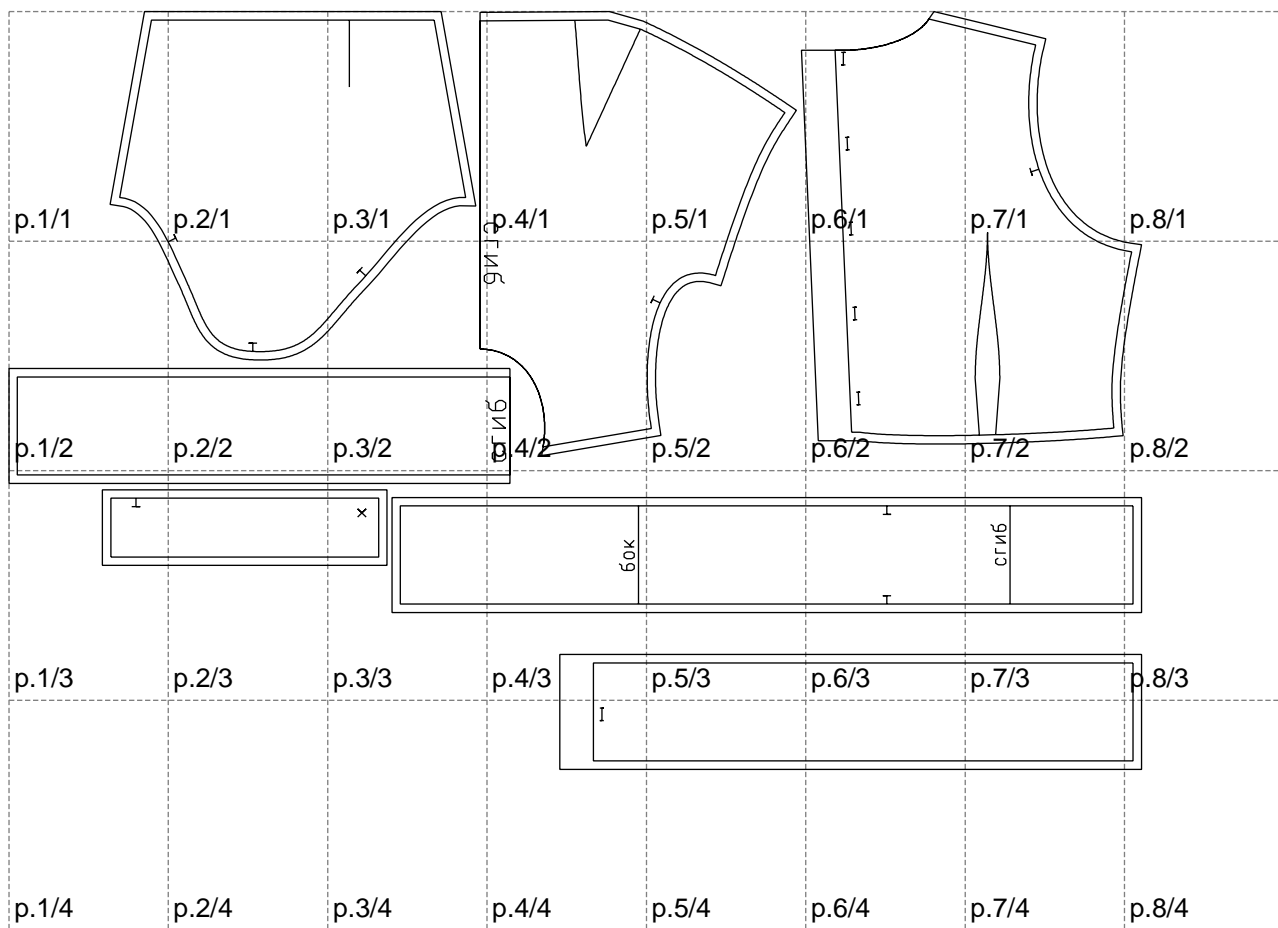

Not for print

Paper size: A4, size:1348.85 x902.33 mm

# Example

size:1499.00 x1488.12 mm

Maneken =1 ver.0

rz\_1=170

rz\_16=120

rz\_17=104

rz\_18=103.6

rz\_19=128

rz\_20=125.1

---

. . . . .  
. . . . .  
. . . . .