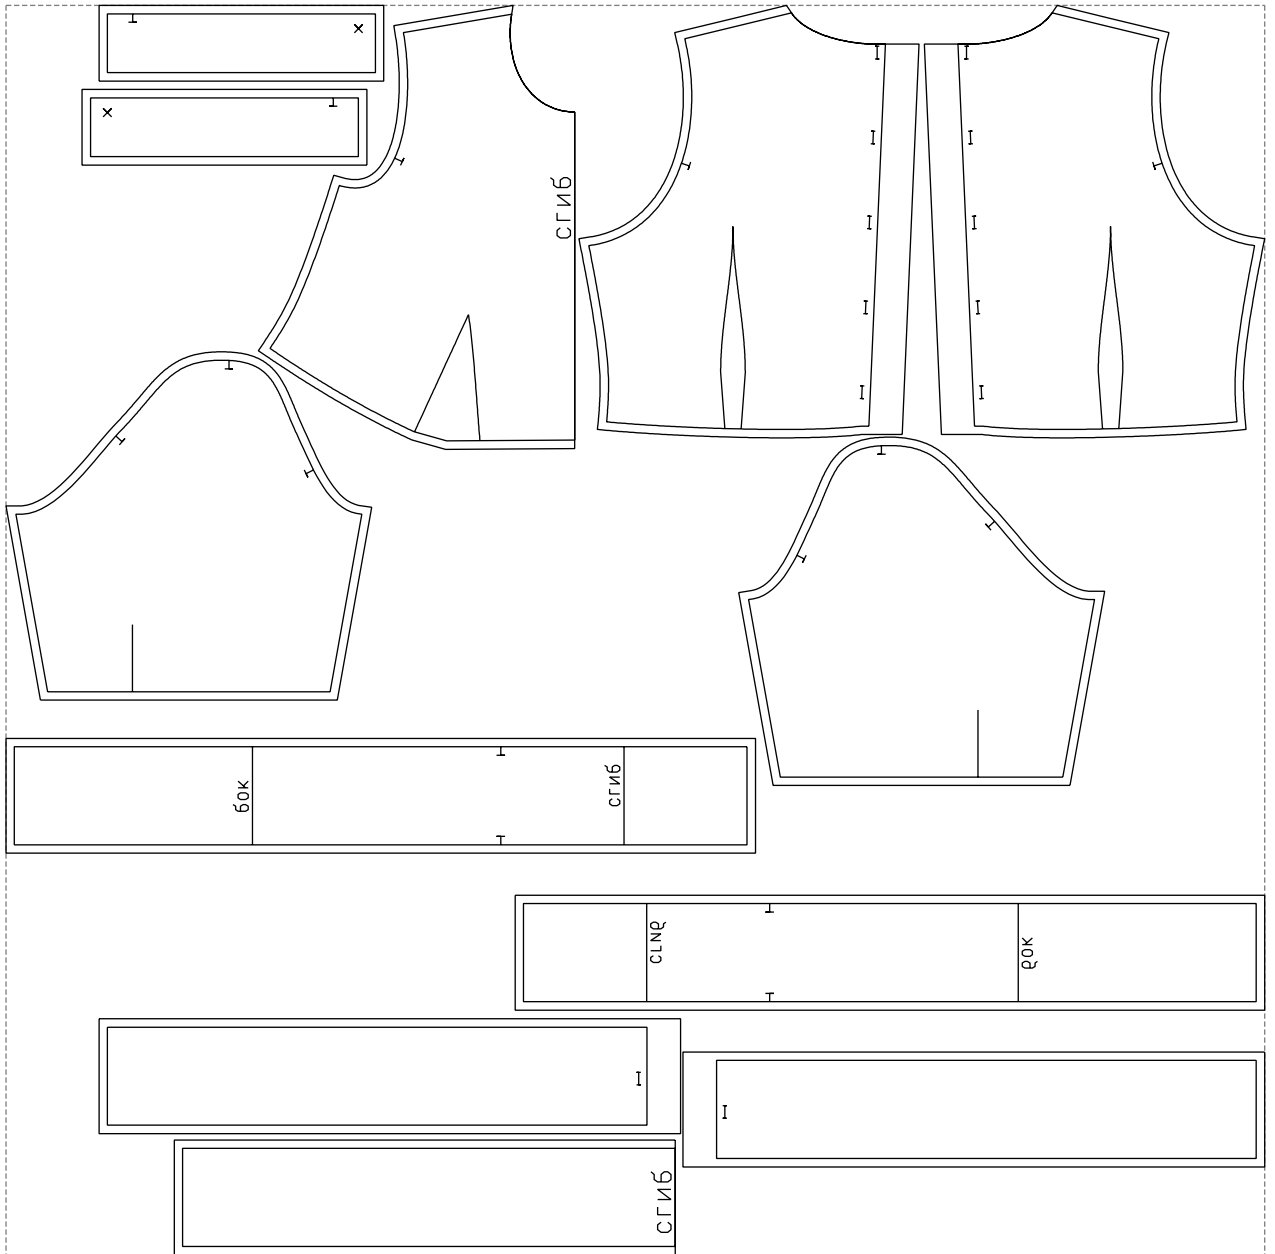

Not for print

Paper size: A4, size:1348.85 x902.33 mm

# Example

size:1499.00 x1488.12 mm

Maneken =1 ver.0

rz\_1=170

rz\_16=120

rz\_17=104

rz\_18=103.6

rz\_19=128

rz\_20=125.1

---

. . . . .  
. . . . .  
. . . . .