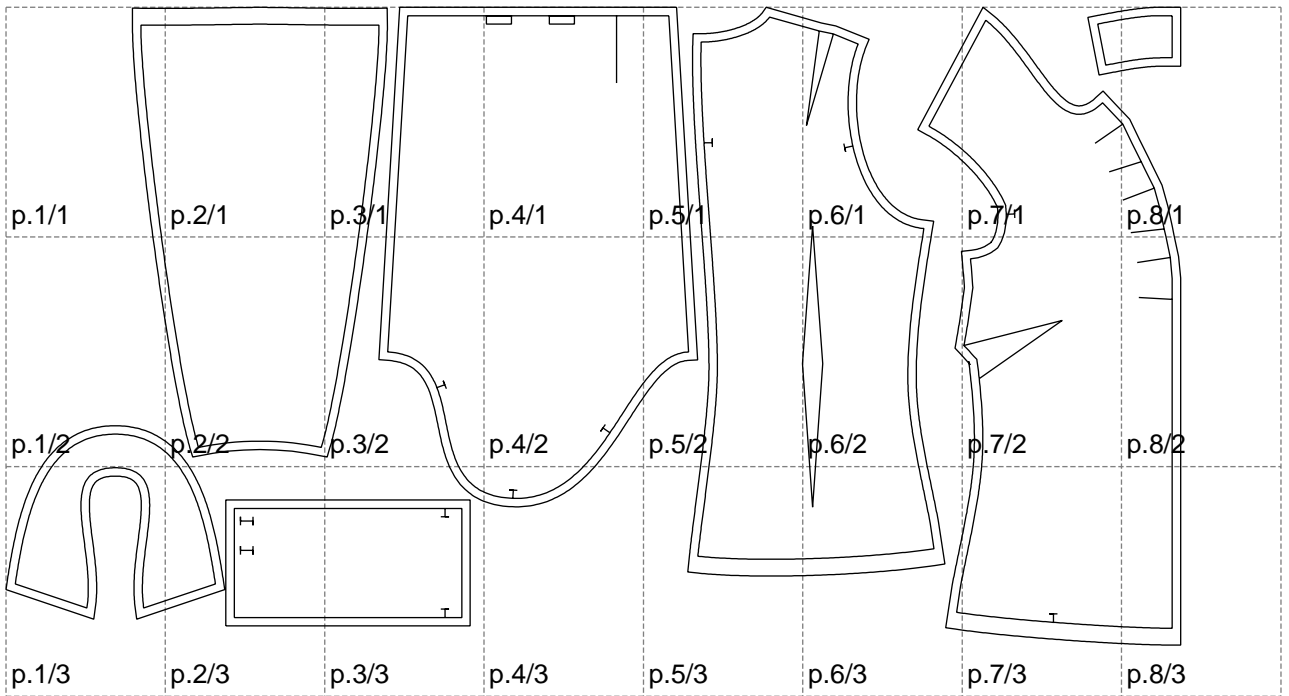

Not for print

Paper size: A4, size:1399.00 x759.38 mm

# Example

size:1499.00 x1744.99 mm

Maneken =1 ver.0

rz\_1=170

rz\_16=92

rz\_17=78.8

rz\_18=71.8

rz\_19=100

rz\_20=98.1

---

. . . . .  
. . . . .  
. . . . .