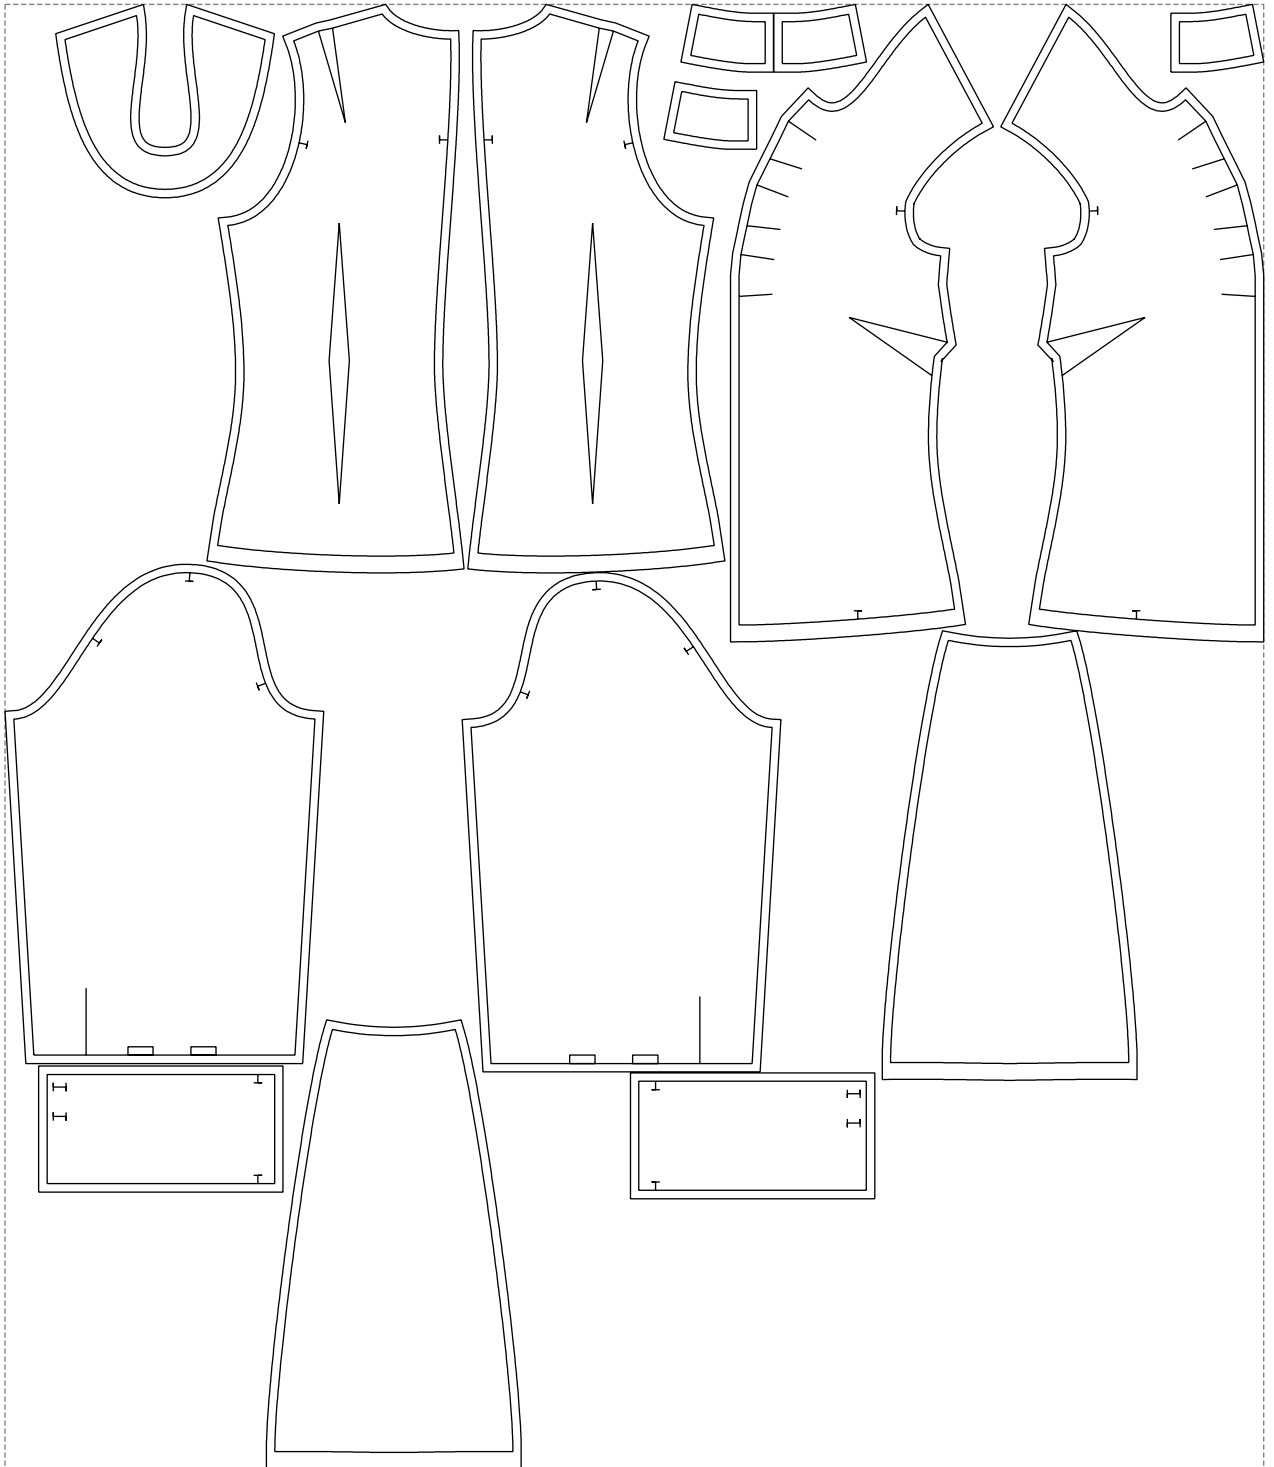

Not for print

Paper size: A4, size:1399.00 x759.38 mm

# Example

size:1499.00 x1744.99 mm

Maneken =1 ver.0

rz\_1=170

rz\_16=92

rz\_17=78.8

rz\_18=71.8

rz\_19=100

rz\_20=98.1

---

. . . . .  
. . . . .  
. . . . .